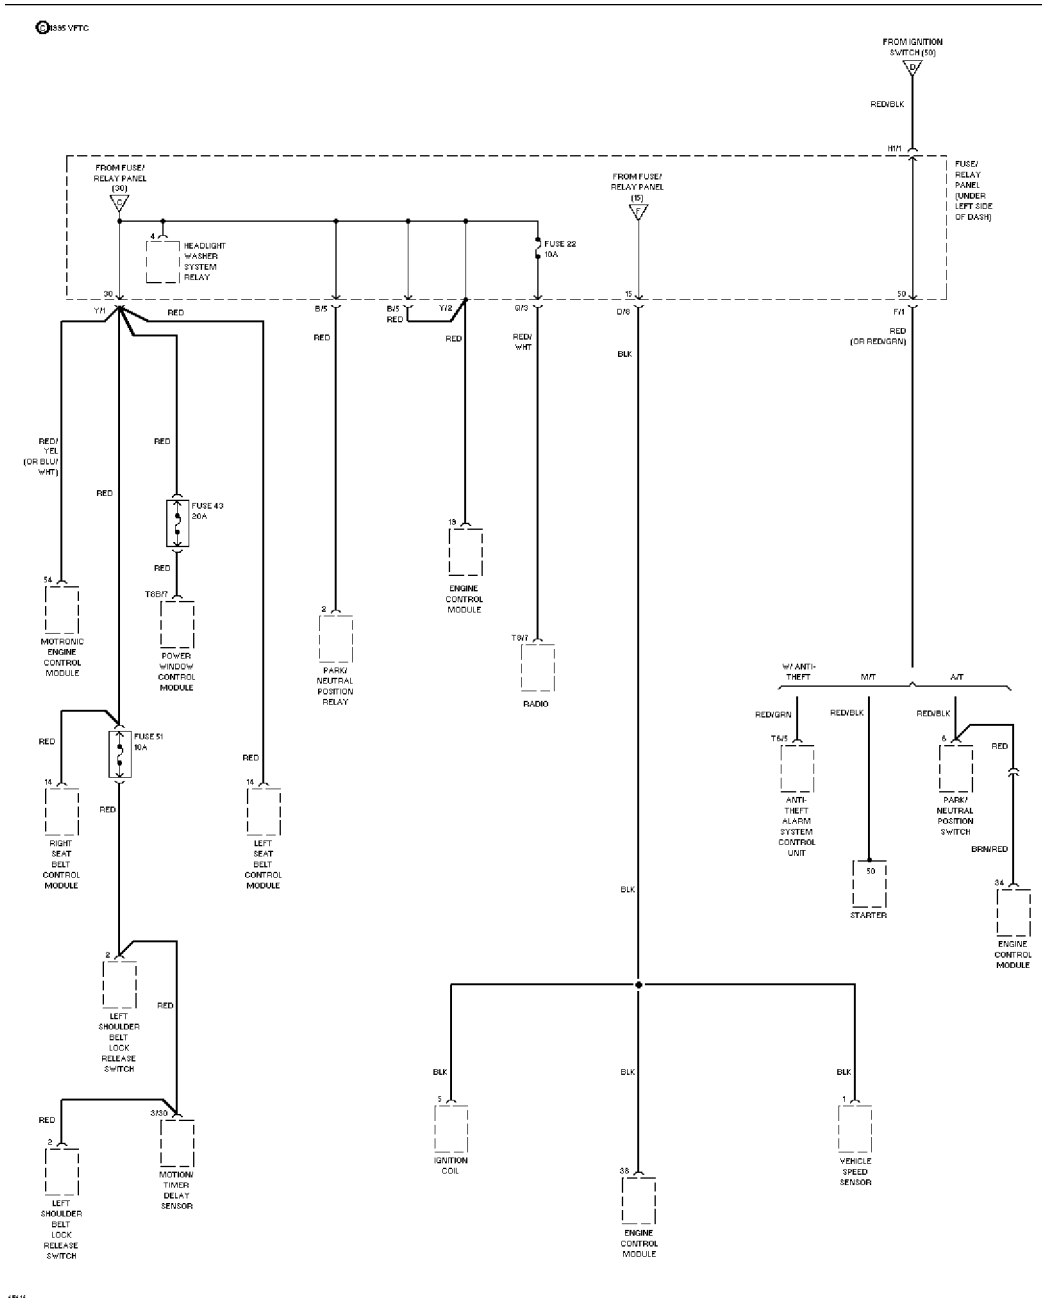

# SYSTEM WIRING DIAGRAMS

Article Text (p. 28)

1994 Volkswagen Passat

For <http://volkswagen.msk.ru>

Copyright © 1998 Mitchell Repair Information Company, LLC

Sunday, January 28, 2001 11:32PM

Power Distribution Circuit (3 of 3)