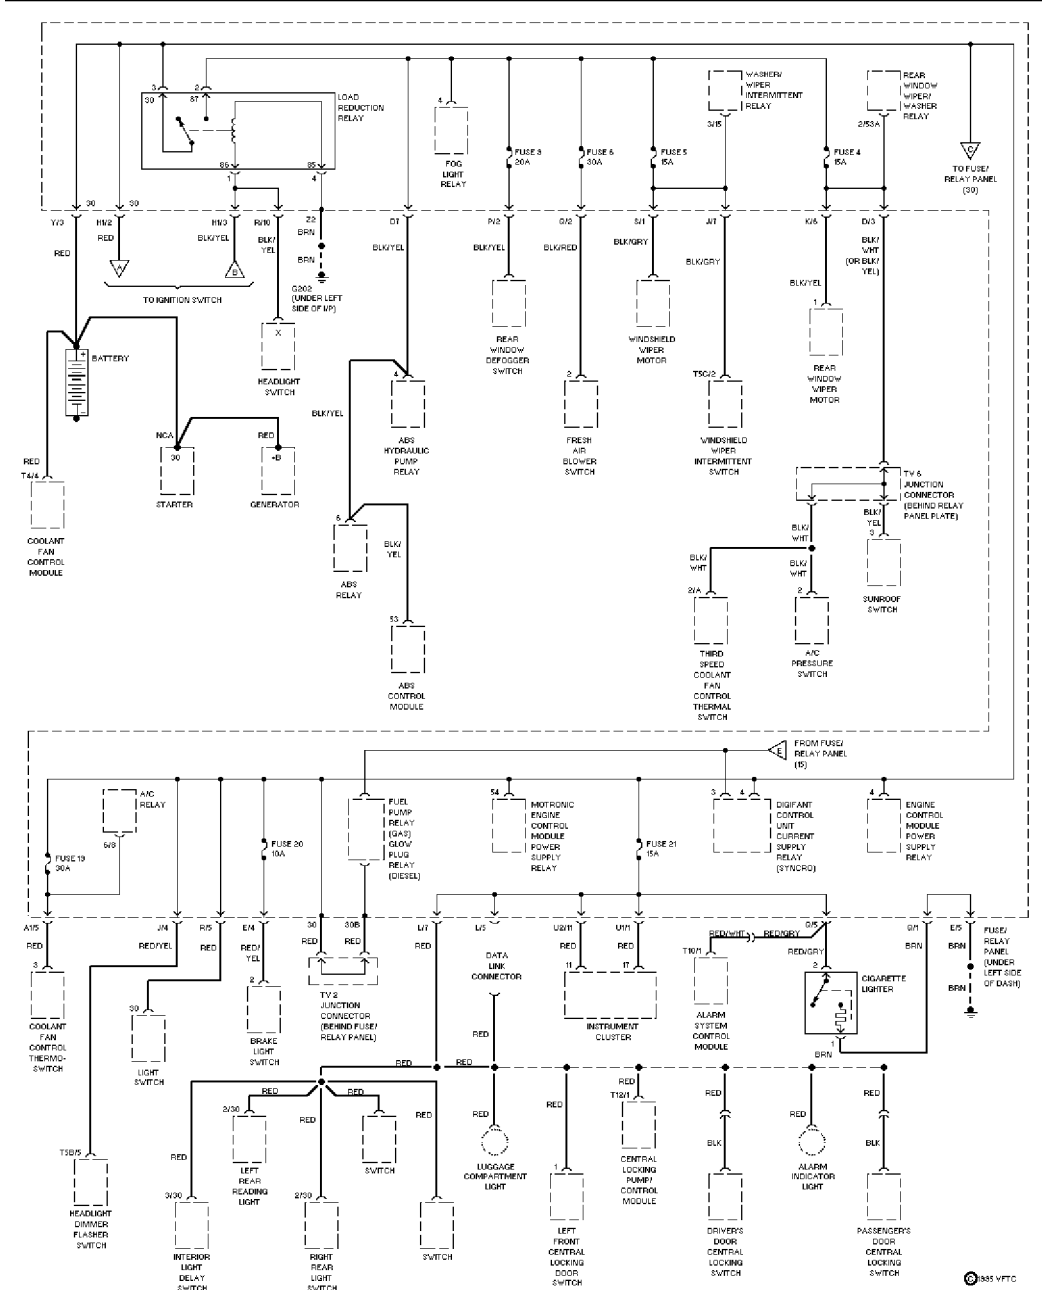

SYSTEM WIRING DIAGRAMS
Article Text (p. 26)
1994 Volkswagen Passat
For <http://volkswagen.msk.ru>
Copyright © 1998 Mitchell Repair Information Company, LLC
Sunday, January 28, 2001 11:32PM

Power Distribution Circuit (1 of 3)