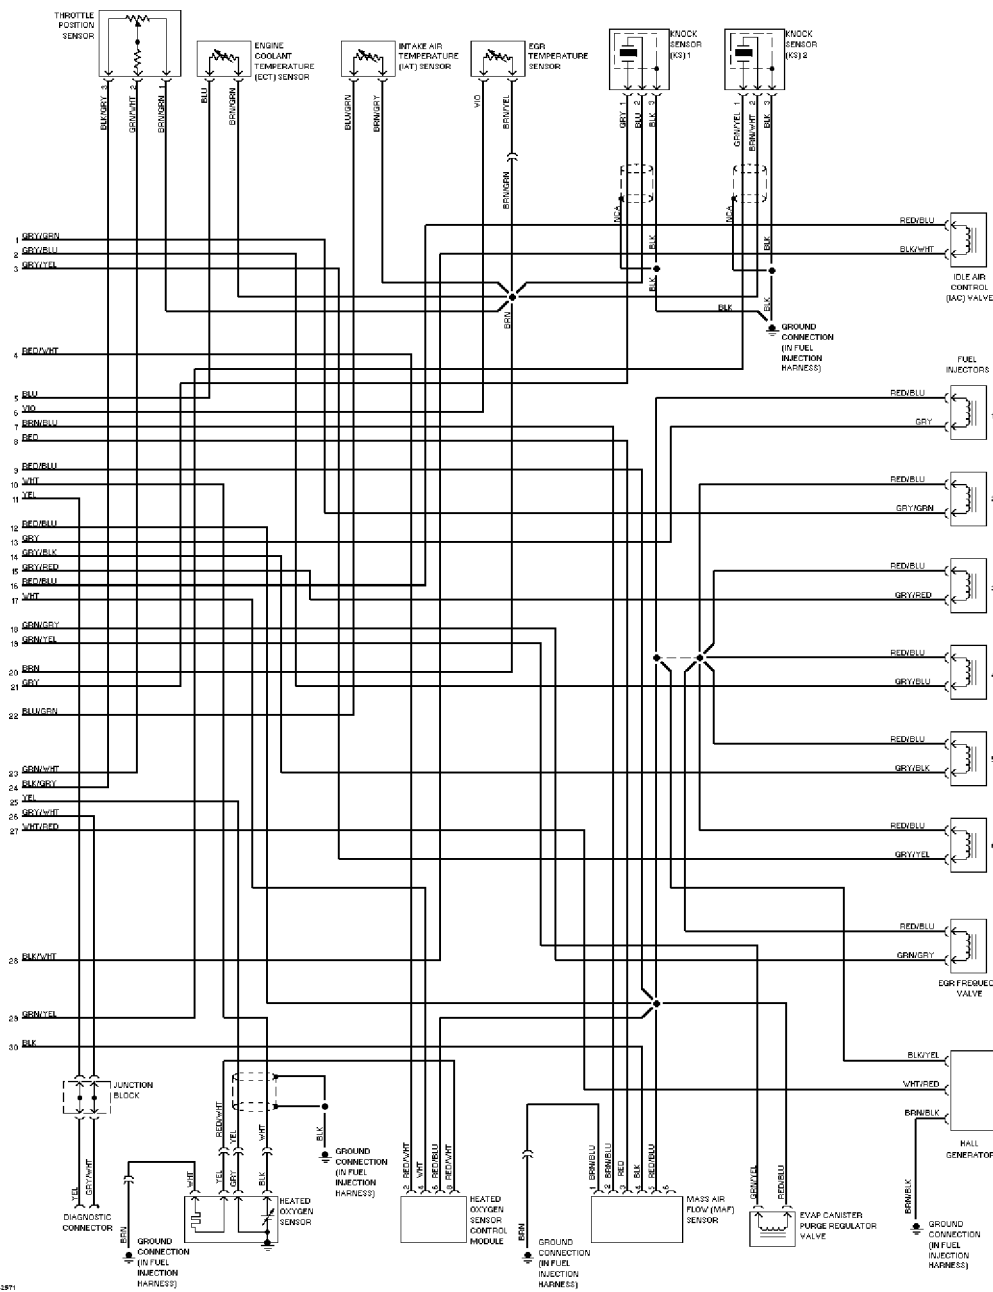

# SYSTEM WIRING DIAGRAMS

Article Text (p. 10)

1994 Volkswagen Passat

For <http://volkswagen.msk.ru>

Copyright © 1998 Mitchell Repair Information Company, LLC

Sunday, January 28, 2001 11:32PM

2.8L, Engine Performance Circuits (2 of 2)