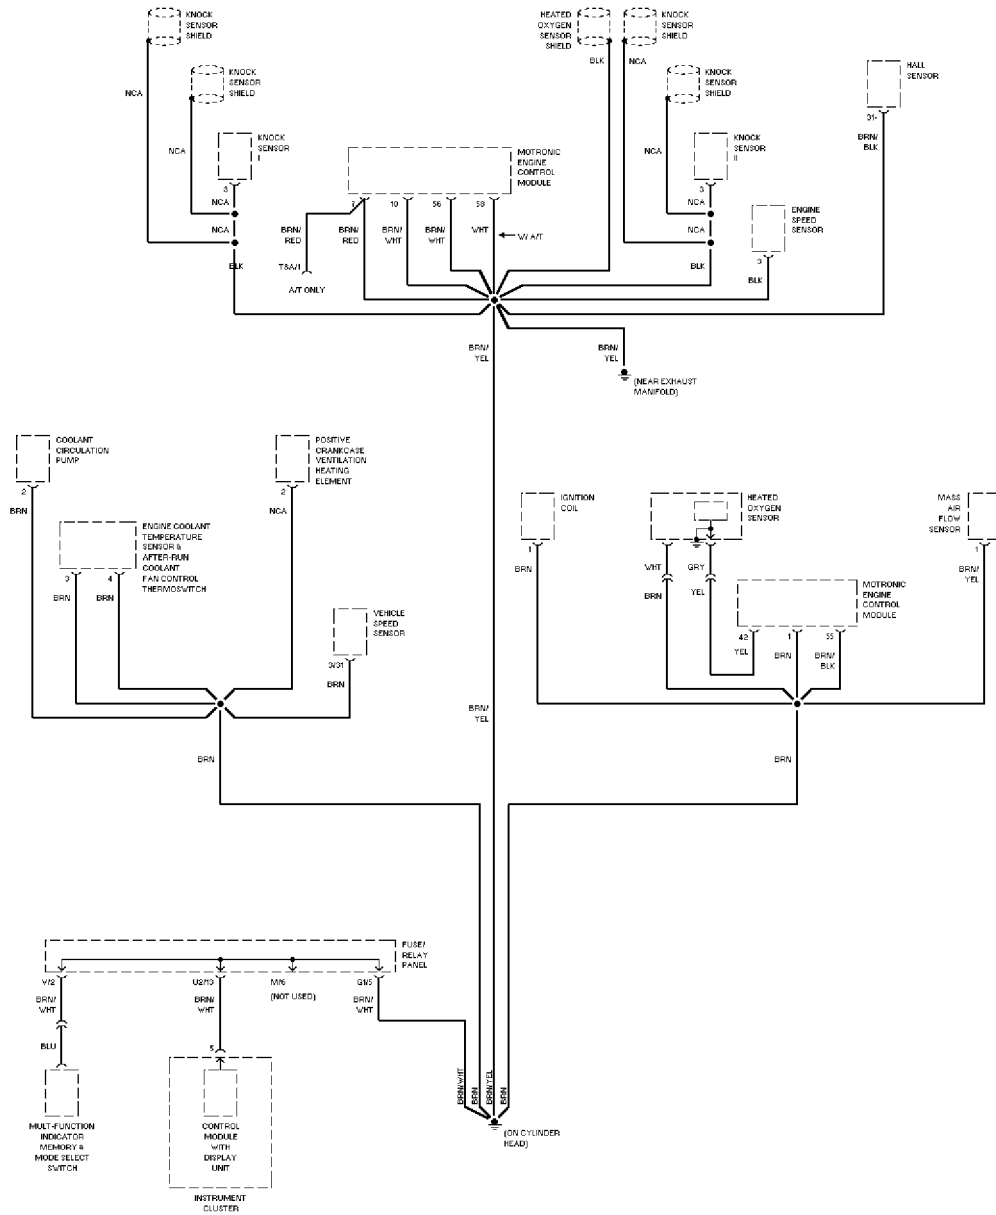

# SYSTEM WIRING DIAGRAMS

Article Text (p. 15)

1994 Volkswagen Passat

For <http://volkswagen.msk.ru>

Copyright © 1998 Mitchell Repair Information Company, LLC

Sunday, January 28, 2001 11:32PM

©1998 VFTC

Ground Distribution Circuit (3 of 4)