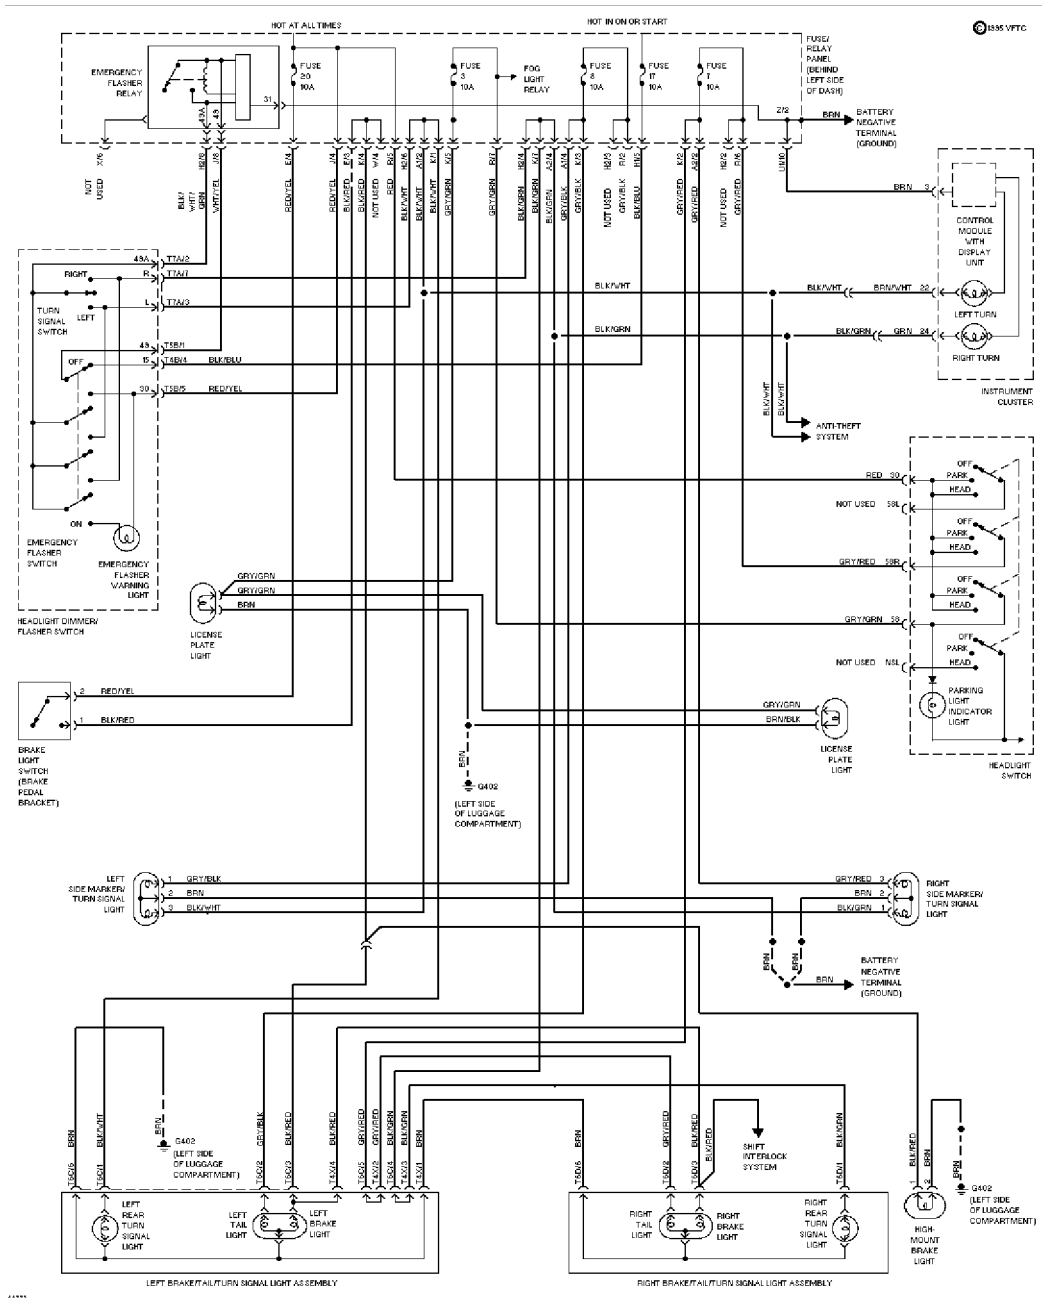

# SYSTEM WIRING DIAGRAMS

# SYSTEM WIRING DIAGRAMS

Article Text (p. 12)

1994 Volkswagen Passat

For <http://volkswagen.msk.ru>

Copyright © 1998 Mitchell Repair Information Company, LLC

Sunday, January 28, 2001 11:32PM

41111 Exterior Light Circuit