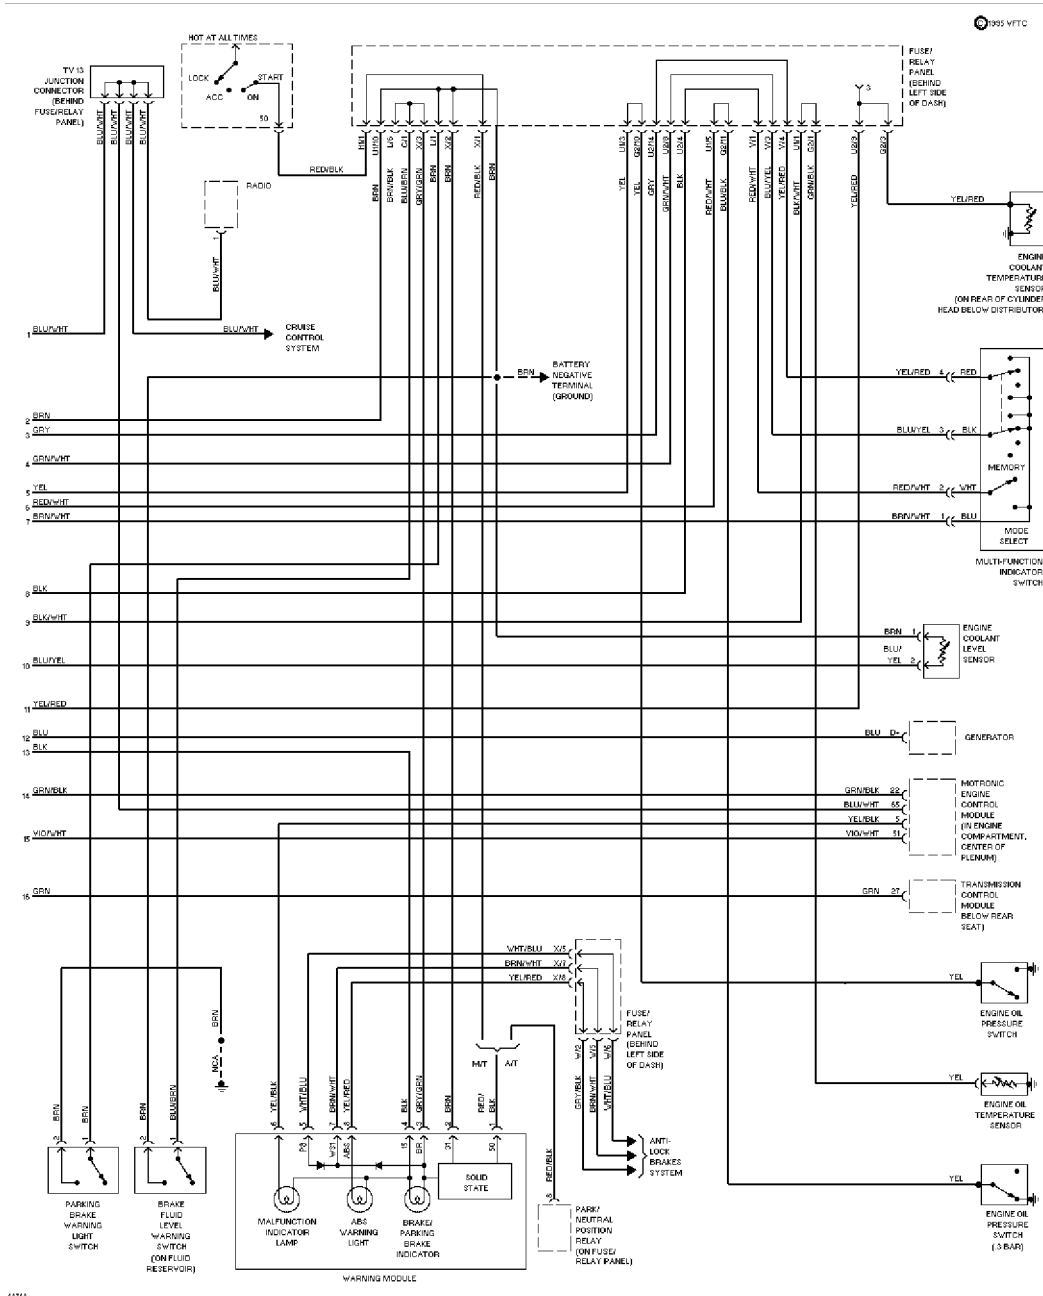

# SYSTEM WIRING DIAGRAMS

Article Text (p. 22)

1994 Volkswagen Passat

For <http://volkswagen.msk.ru>

Copyright © 1998 Mitchell Repair Information Company, LLC

Sunday, January 28, 2001 11:32PM