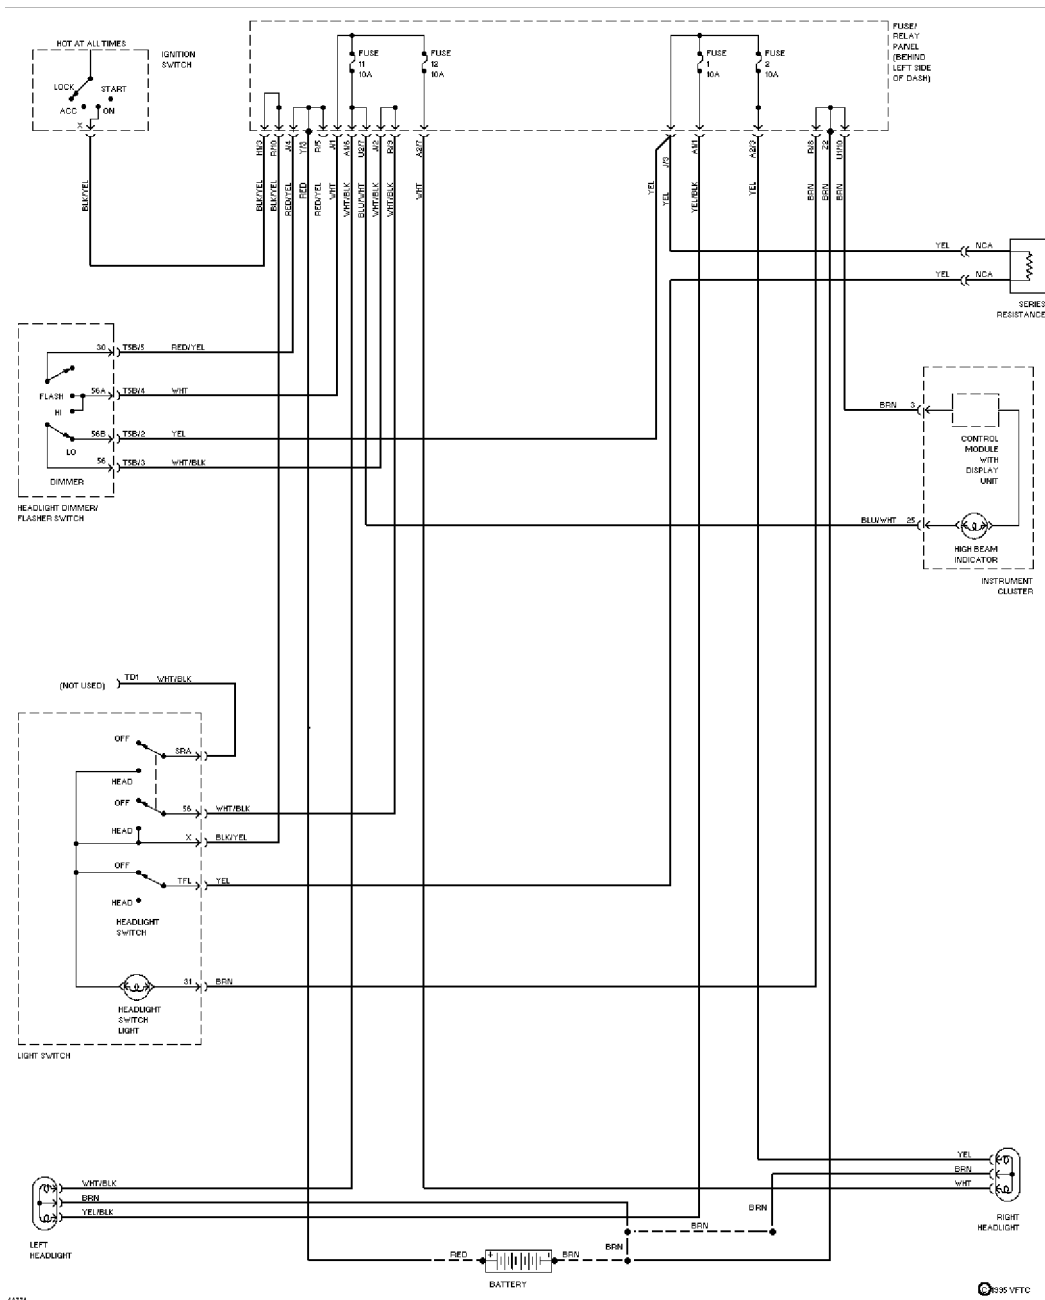

# SYSTEM WIRING DIAGRAMS

Article Text (p. 18)

1994 Volkswagen Passat

For <http://volkswagen.msk.ru>

Copyright © 1998 Mitchell Repair Information Company, LLC

Sunday, January 28, 2001 11:32PM

Headlight Circuit, W/ DRL

# SYSTEM WIRING DIAGRAMS