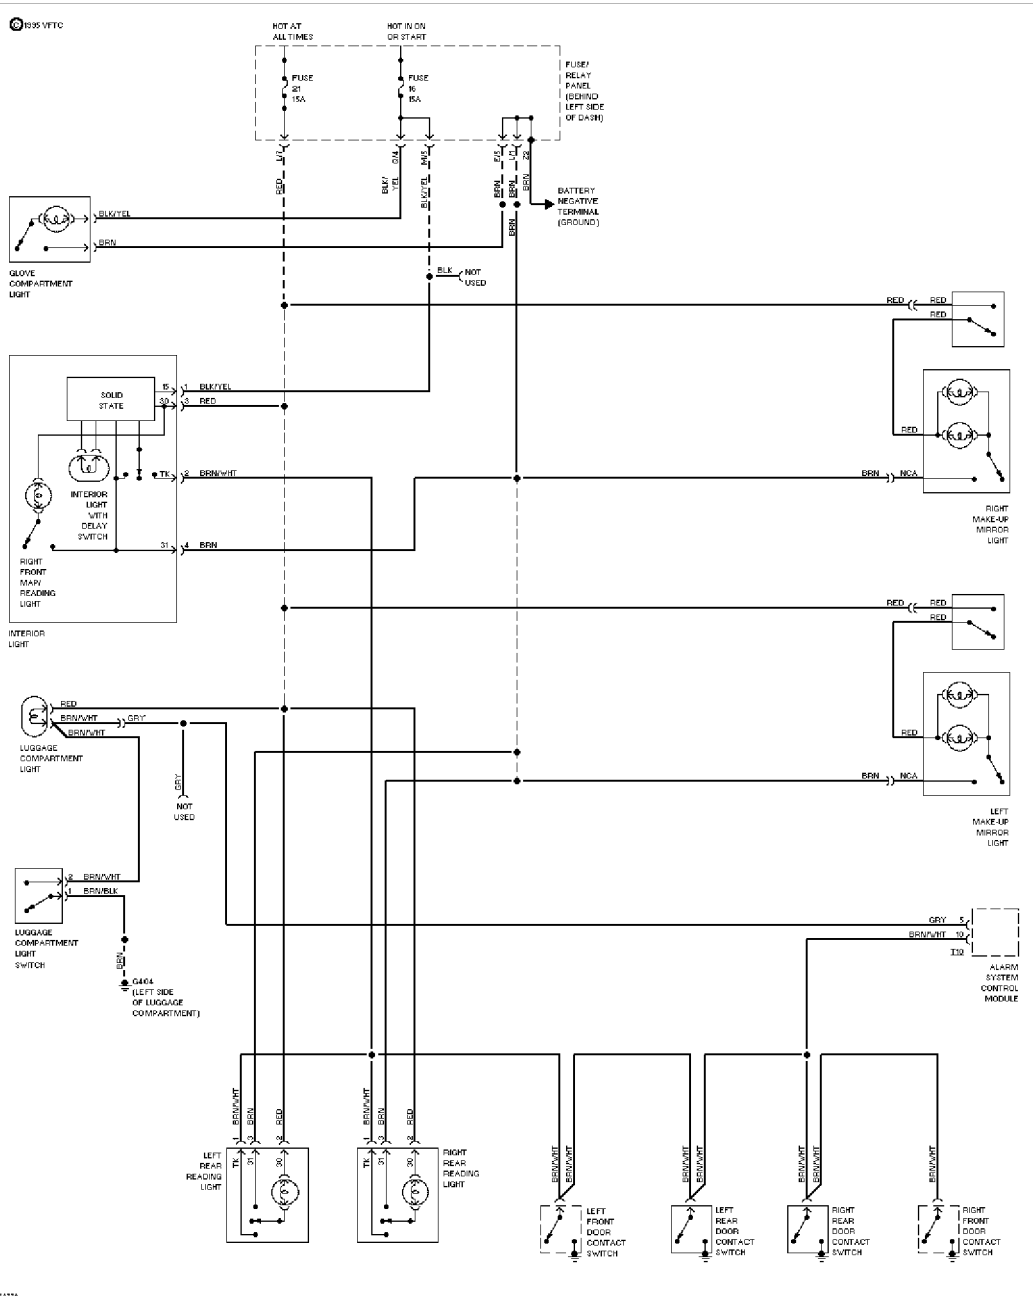

# SYSTEM WIRING DIAGRAMS

Article Text (p. 23)

1994 Volkswagen Passat

For <http://volkswagen.msk.ru>

Copyright © 1998 Mitchell Repair Information Company, LLC

Sunday, January 28, 2001 11:32PM

Courtesy Lamps Circuit