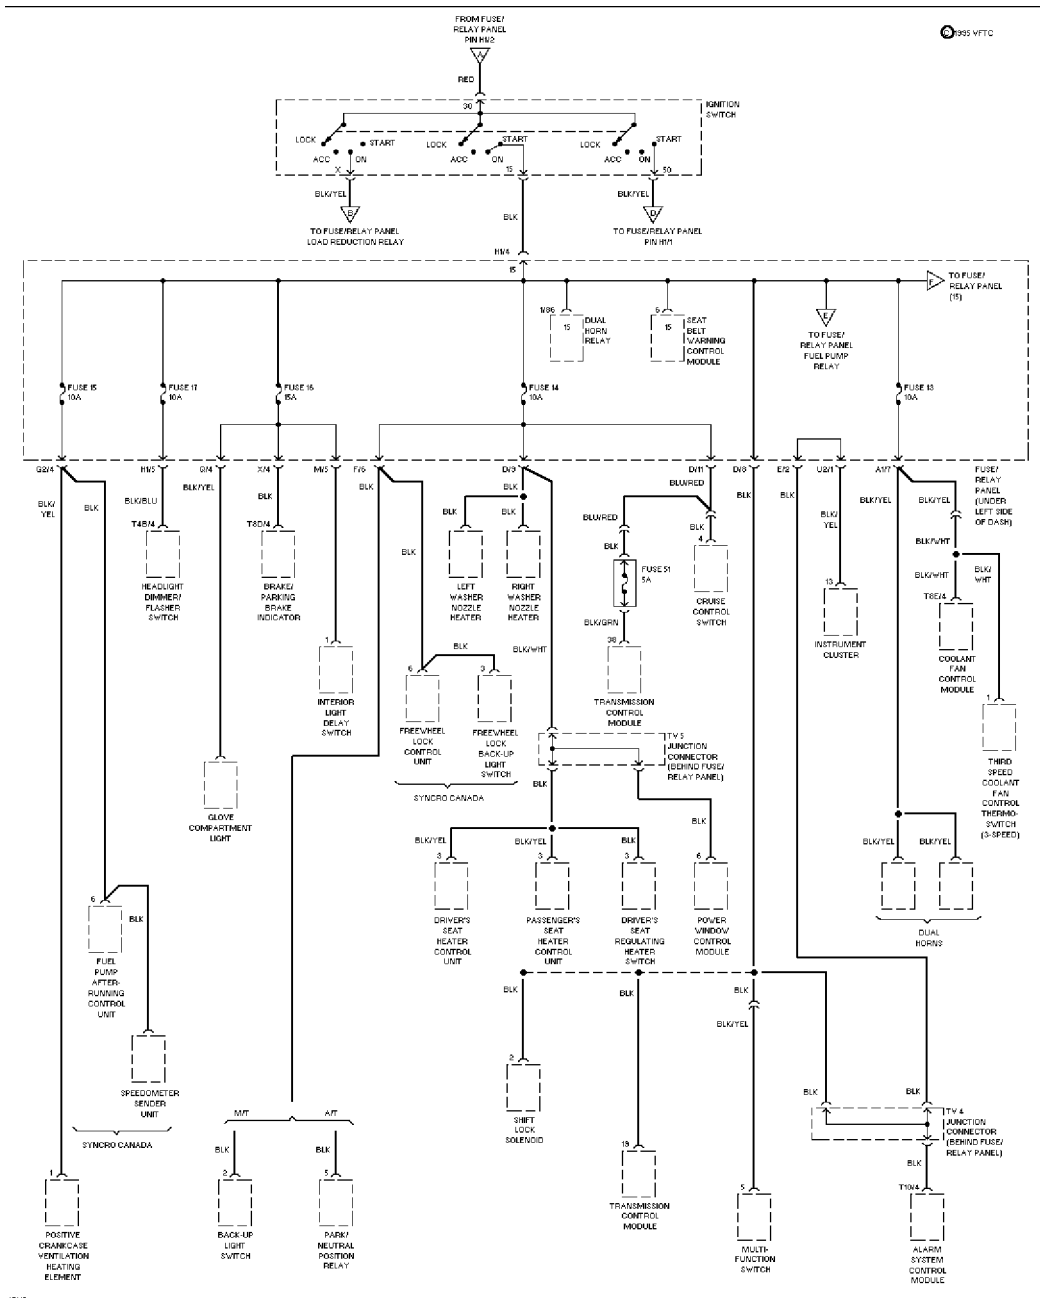

# SYSTEM WIRING DIAGRAMS

Article Text (p. 27)

1994 Volkswagen Passat

For <http://volkswagen.msk.ru>

Copyright © 1998 Mitchell Repair Information Company, LLC

Sunday, January 28, 2001 11:32PM

Power Distribution Circuit (2 of 3)