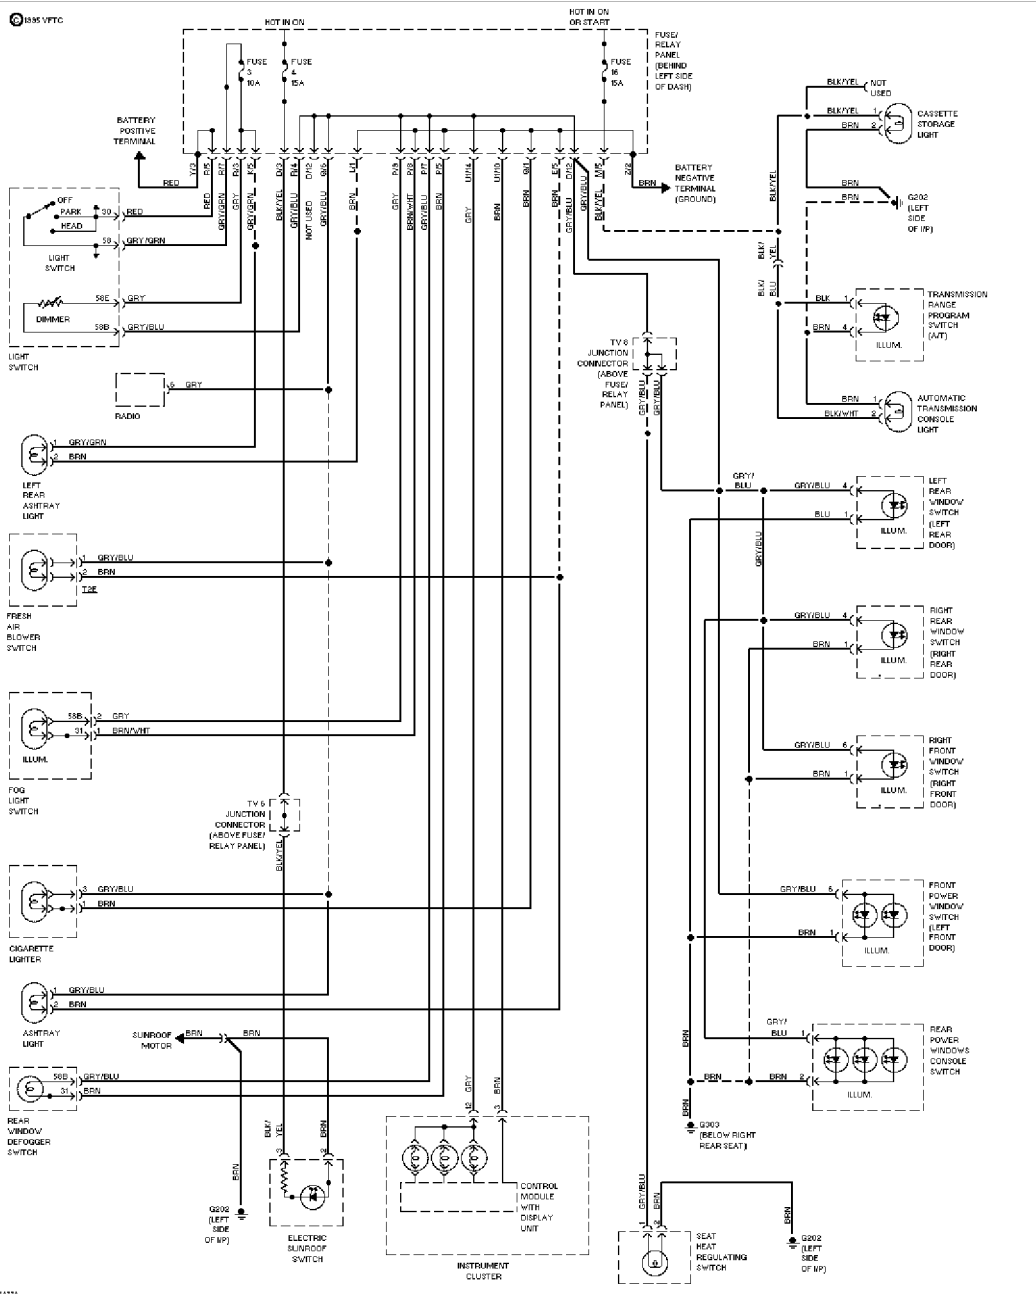

SYSTEM WIRING DIAGRAMS
Article Text (p. 24)
1994 Volkswagen Passat
For <http://volkswagen.msk.ru>
Copyright © 1998 Mitchell Repair Information Company, LLC
Sunday, January 28, 2001 11:32PM

Instrument Illumination Circuit

PASSIVE RESTRAINTS