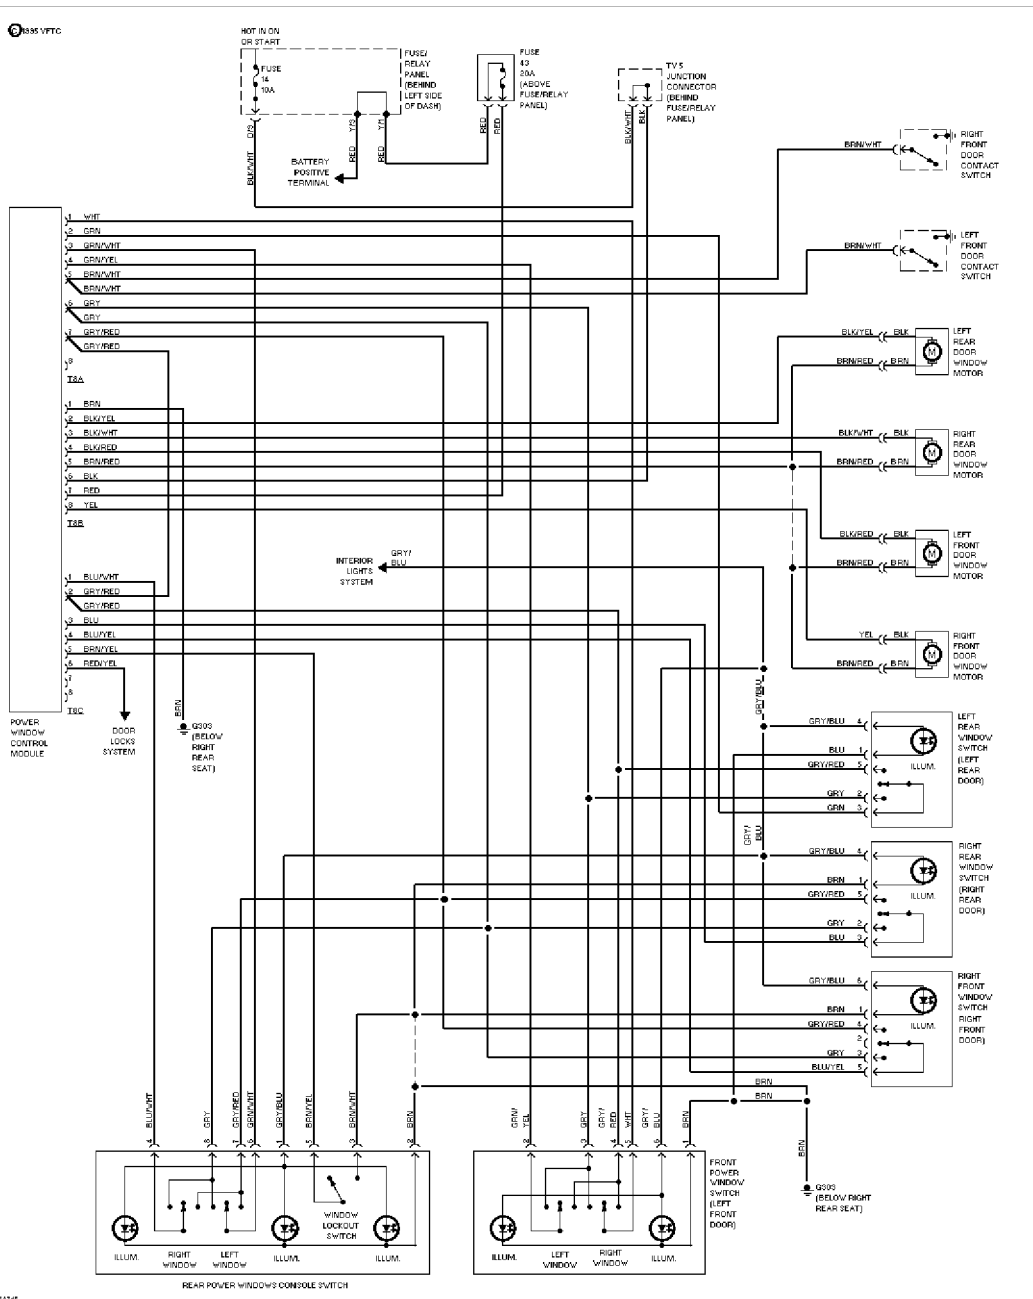

## POWER WINDOWS

# SYSTEM WIRING DIAGRAMS

Article Text (p. 33)

1994 Volkswagen Passat

For <http://volkswagen.msk.ru>

Copyright © 1998 Mitchell Repair Information Company, LLC

Sunday, January 28, 2001 11:32PM

Power Window Circuit

# SYSTEM WIRING DIAGRAMS