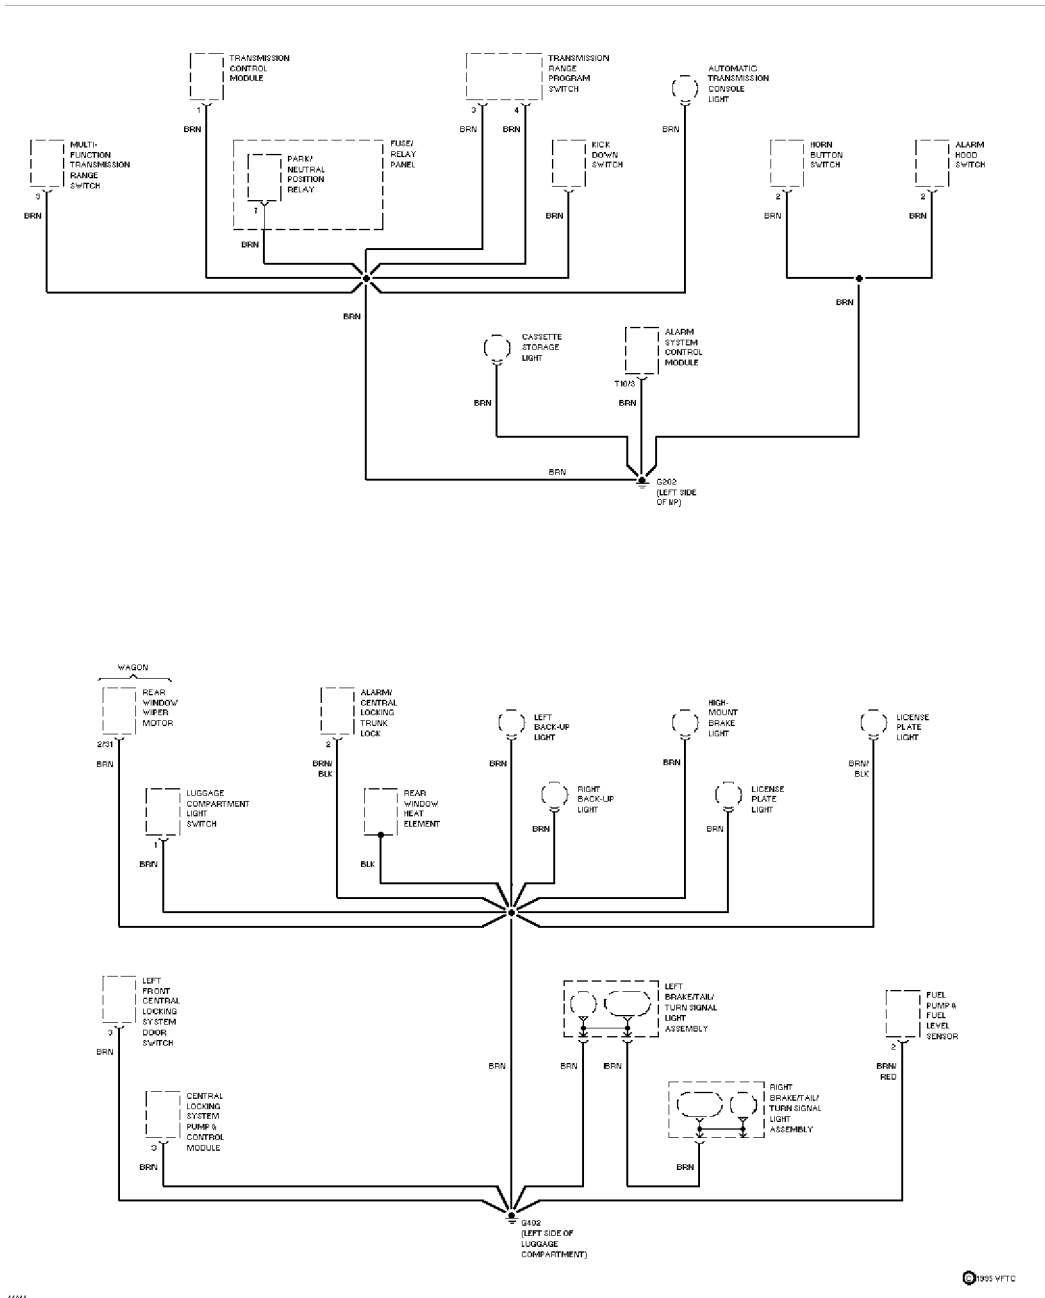

# SYSTEM WIRING DIAGRAMS

Article Text (p. 16)

1994 Volkswagen Passat

For <http://volkswagen.msk.ru>

Copyright © 1998 Mitchell Repair Information Company, LLC

Sunday, January 28, 2001 11:32PM

Ground Distribution Circuit (4 of 4)