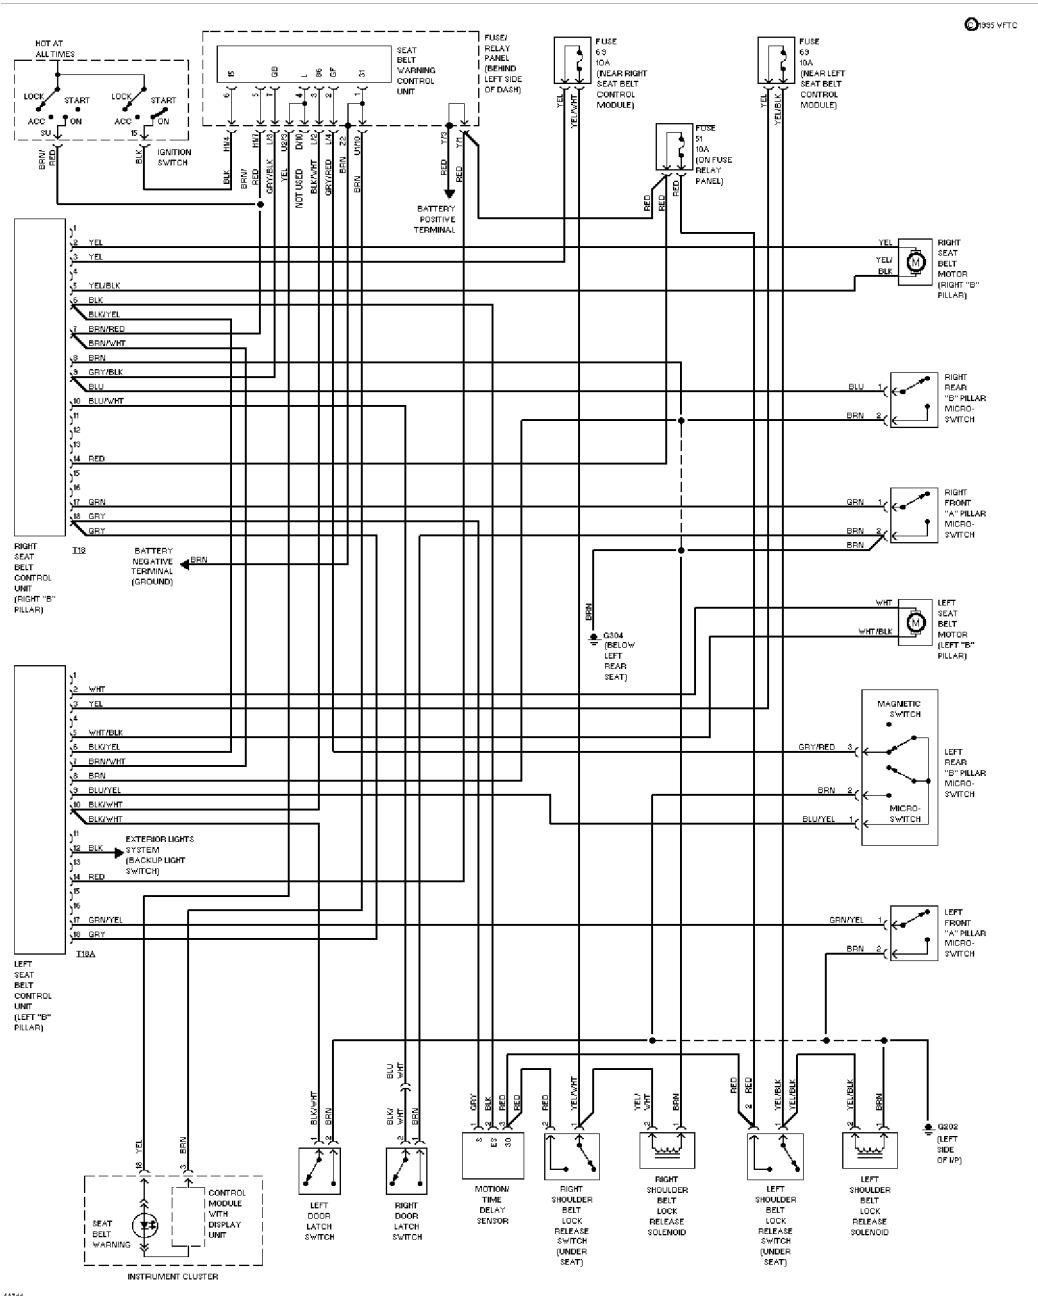

# SYSTEM WIRING DIAGRAMS

Article Text (p. 25)

1994 Volkswagen Passat

For <http://volkswagen.msk.ru>

Copyright © 1998 Mitchell Repair Information Company, LLC

Sunday, January 28, 2001 11:32PM

Passive Restraint Circuit