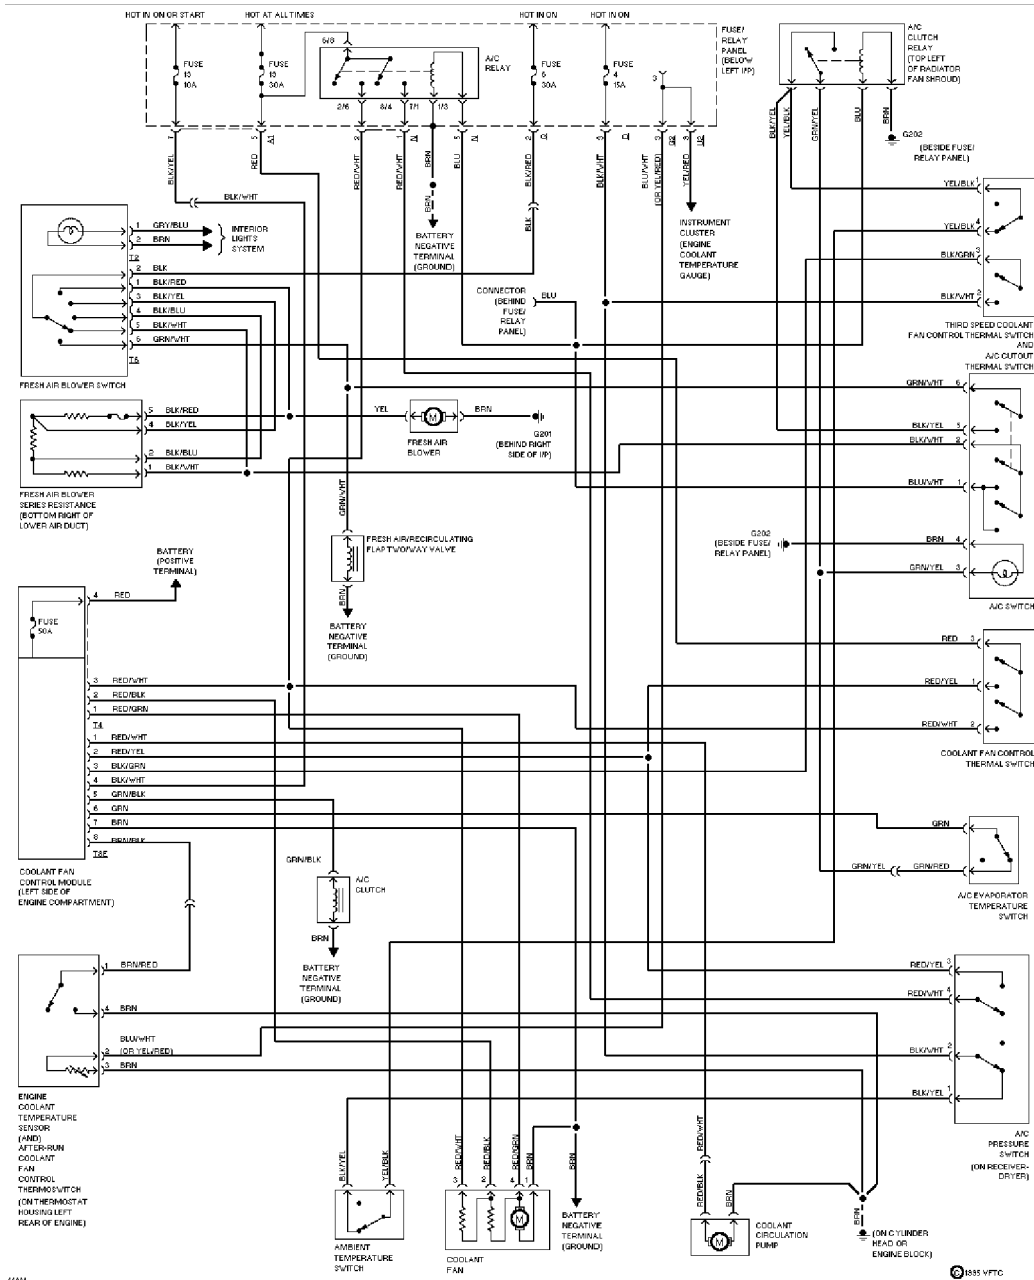

SYSTEM WIRING DIAGRAMS
Article Text
1994 Volkswagen Passat
For <http://volkswagen.msk.ru>
Copyright © 1998 Mitchell Repair Information Company, LLC
Sunday, January 28, 2001 11:32PM

ARTICLE BEGINNING

1994 System Wiring Diagrams
Volkswagen - Passat

AIR CONDITIONING

49911
Air Conditioning Circuits

ANTI-LOCK BRAKES