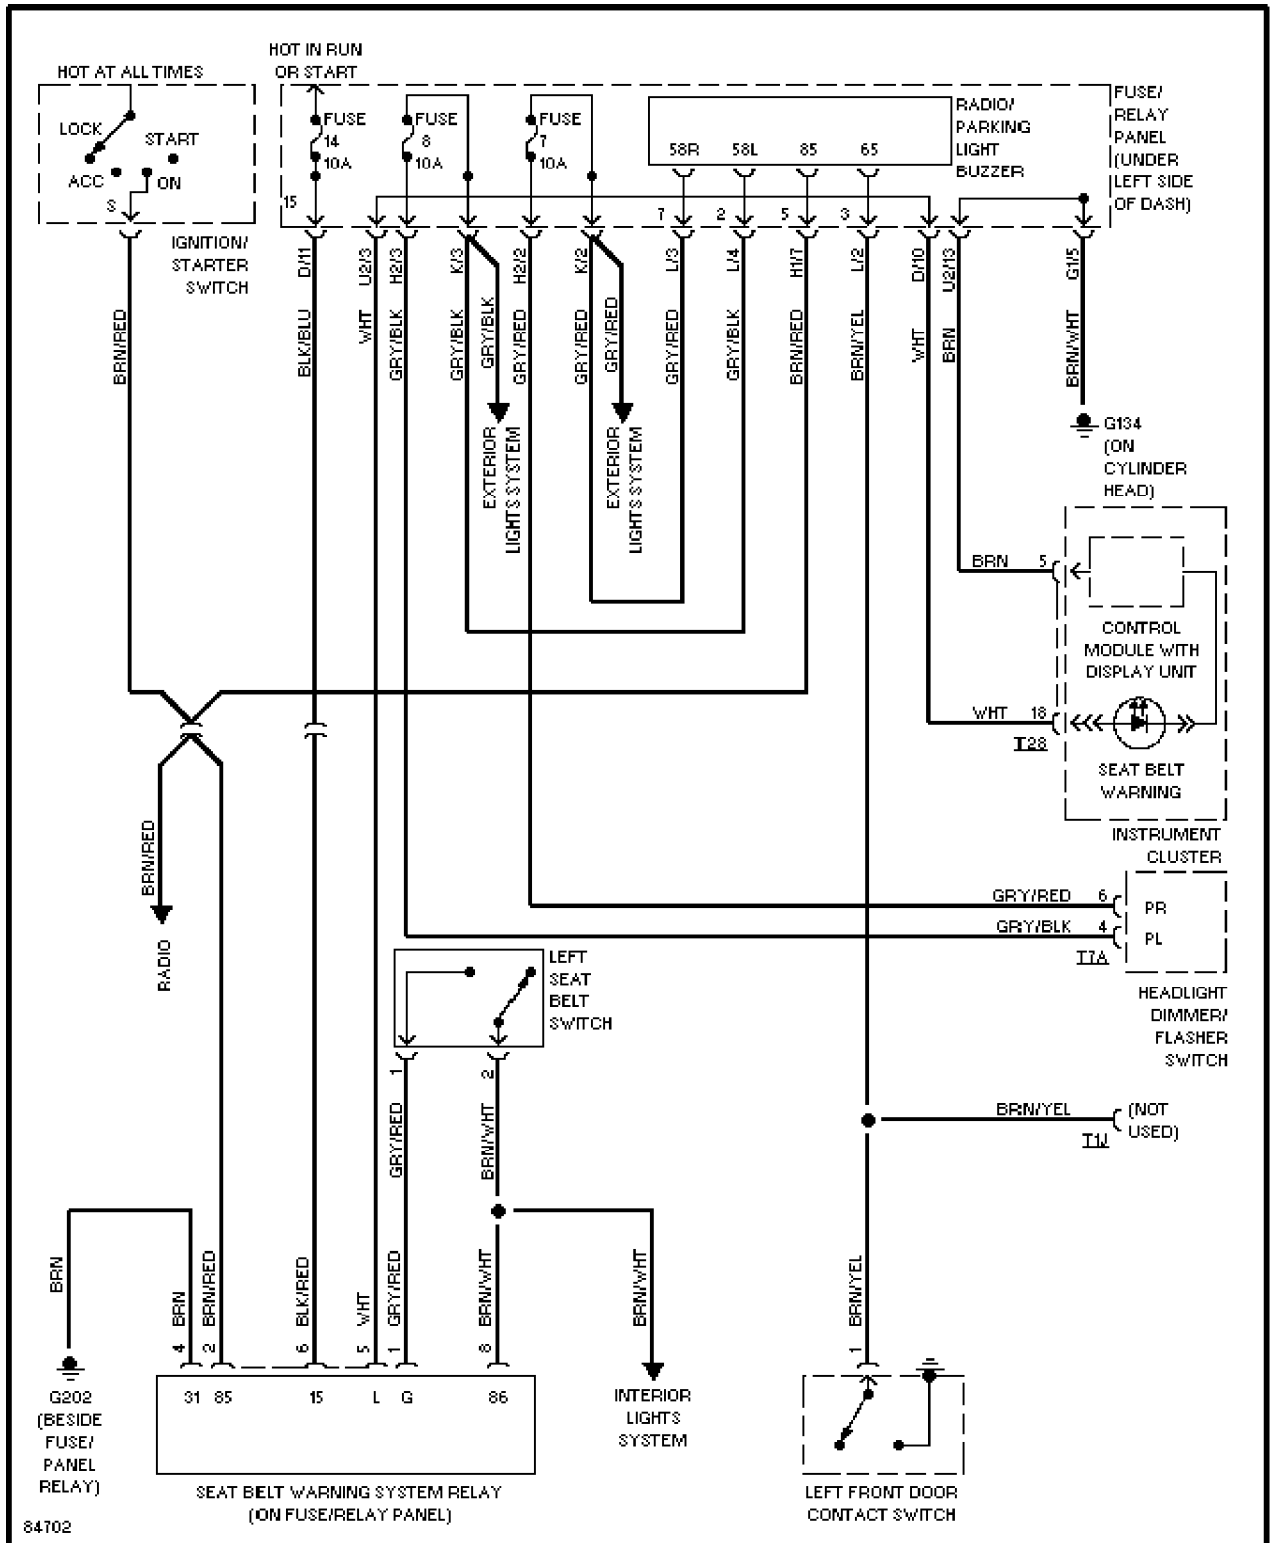

SYSTEM WIRING DIAGRAMS

Article Text (p. 39)

1995 Volkswagen Passat

For Volkswagen Technical Site

Copyright © 1998 Mitchell Repair Information Company, LLC

Tuesday, December 07, 1999 11:15PM

Warning System Circuits