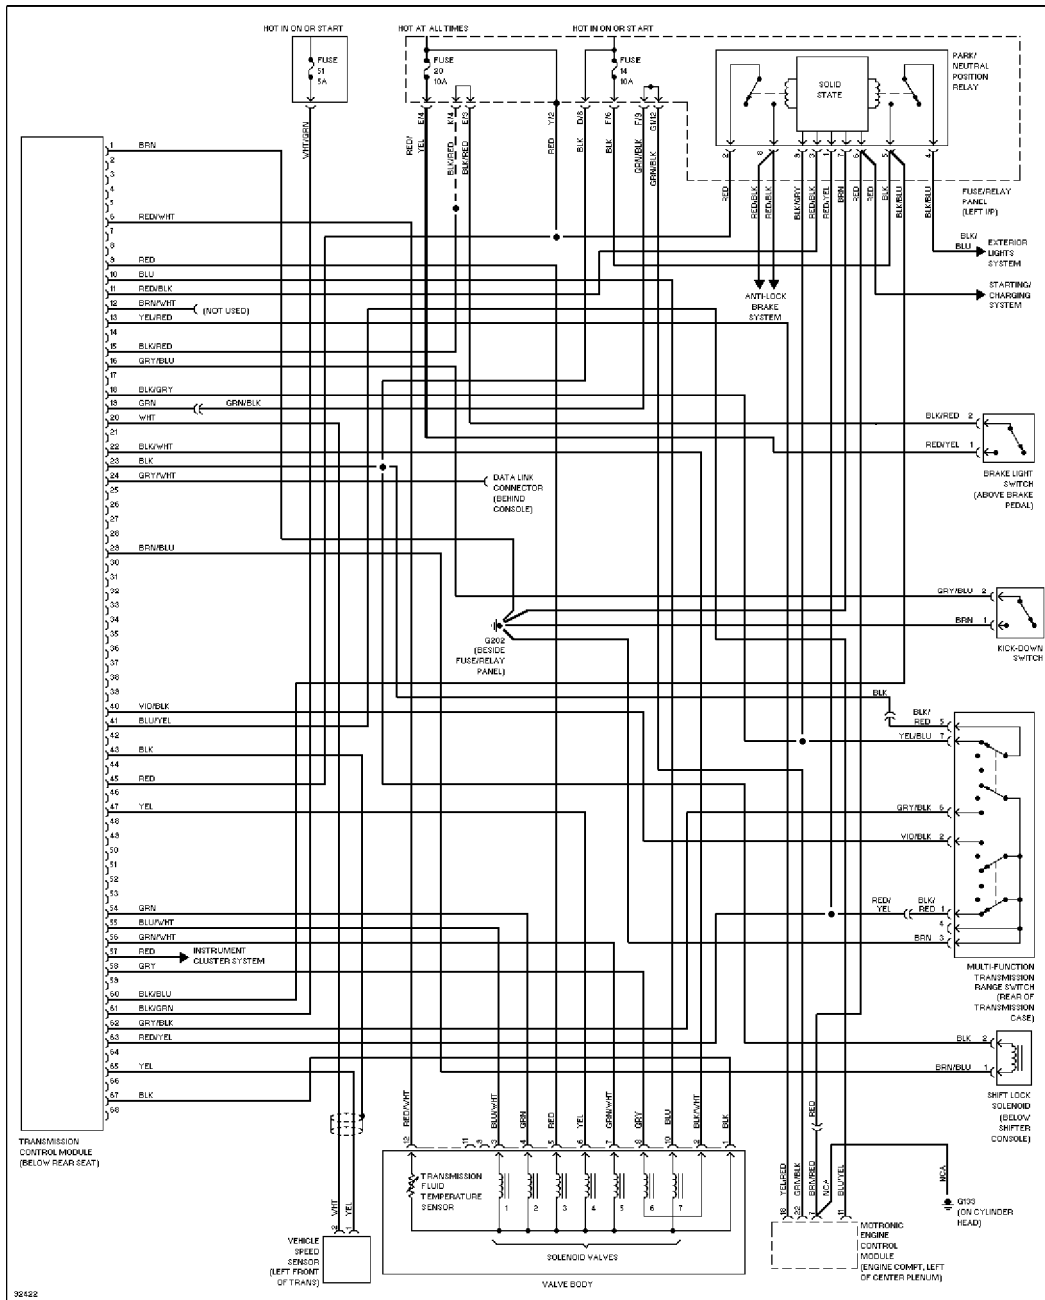

TRANSMISSION

Transmission Circuit

TRUNK, TAILGATE, FUEL DOOR

SYSTEM WIRING DIAGRAMS

Article Text (p. 38)

1995 Volkswagen Passat

For Volkswagen Technical Site

Copyright © 1998 Mitchell Repair Information Company, LLC