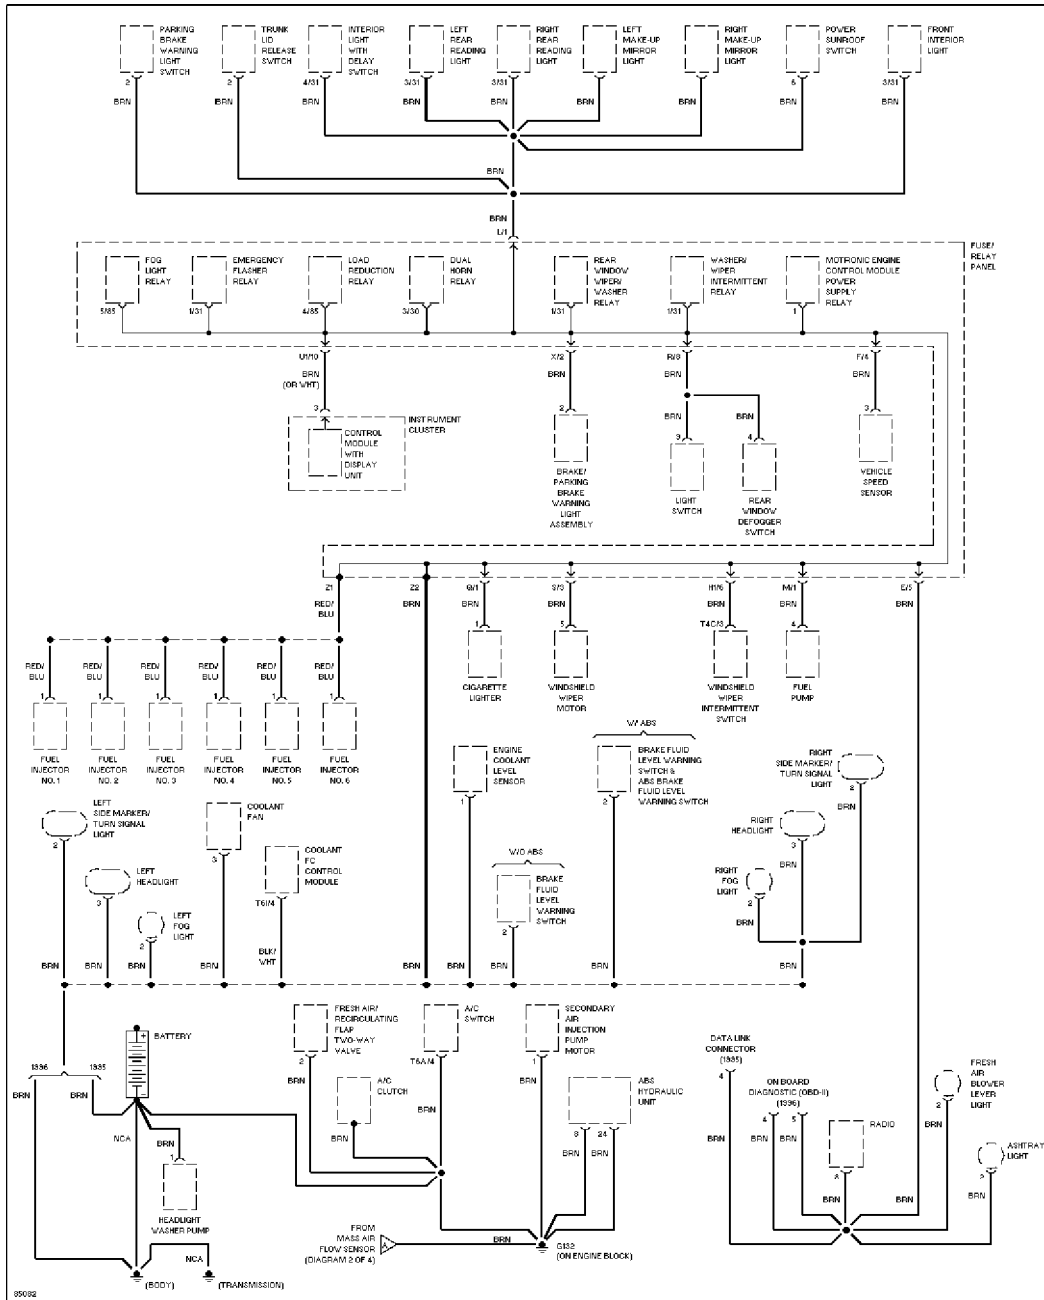

SYSTEM WIRING DIAGRAMS
Article Text (p. 13)
1995 Volkswagen Passat
For Volkswagen Technical Site
Copyright © 1998 Mitchell Repair Information Company, LLC
Tuesday, December 07, 1999 11:14PM

Ground Distribution Circuit (1 of 4)