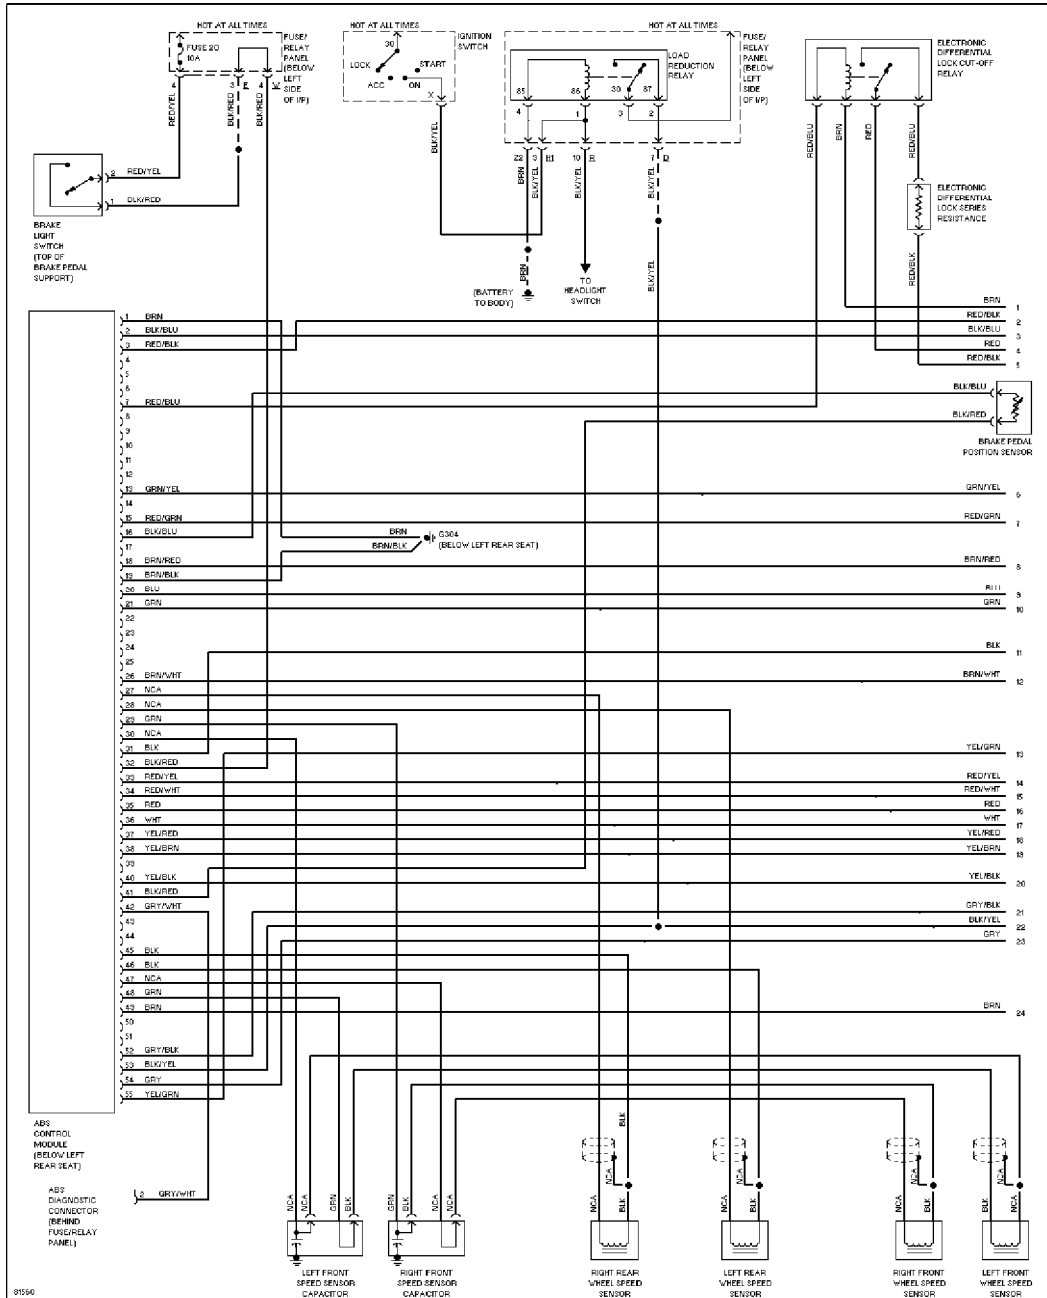

SYSTEM WIRING DIAGRAMS
Article Text (p. 2)
1995 Volkswagen Passat
For Volkswagen Technical Site
Copyright © 1998 Mitchell Repair Information Company, LLC
Tuesday, December 07, 1999 11:14PM

ANTI-LOCK BRAKES

Anti-lock Brake Circuits (1 of 2)