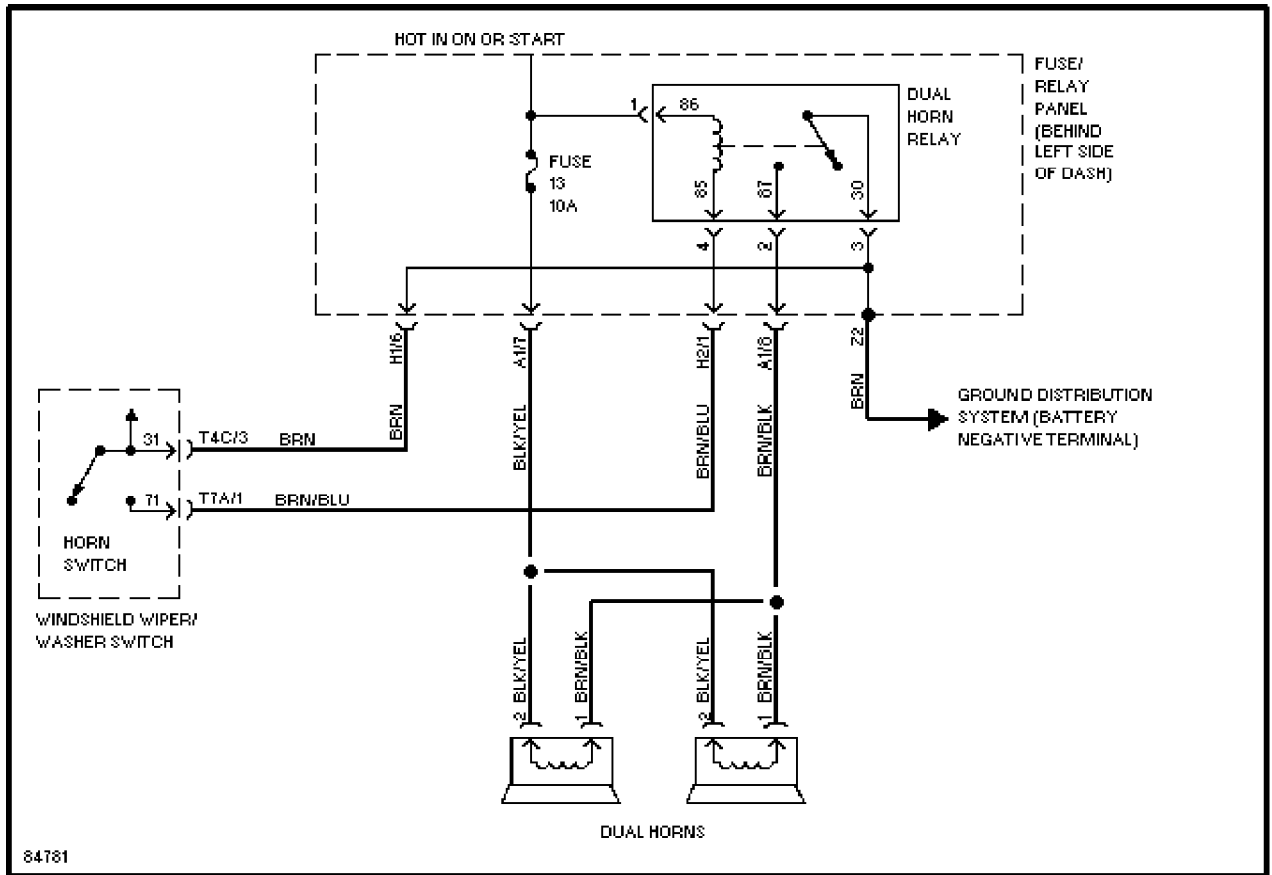

Headlight Circuit

HORN

SYSTEM WIRING DIAGRAMS

Article Text (p. 18)

1995 Volkswagen Passat

For Volkswagen Technical Site

Copyright © 1998 Mitchell Repair Information Company, LLC

Tuesday, December 07, 1999 11:14PM