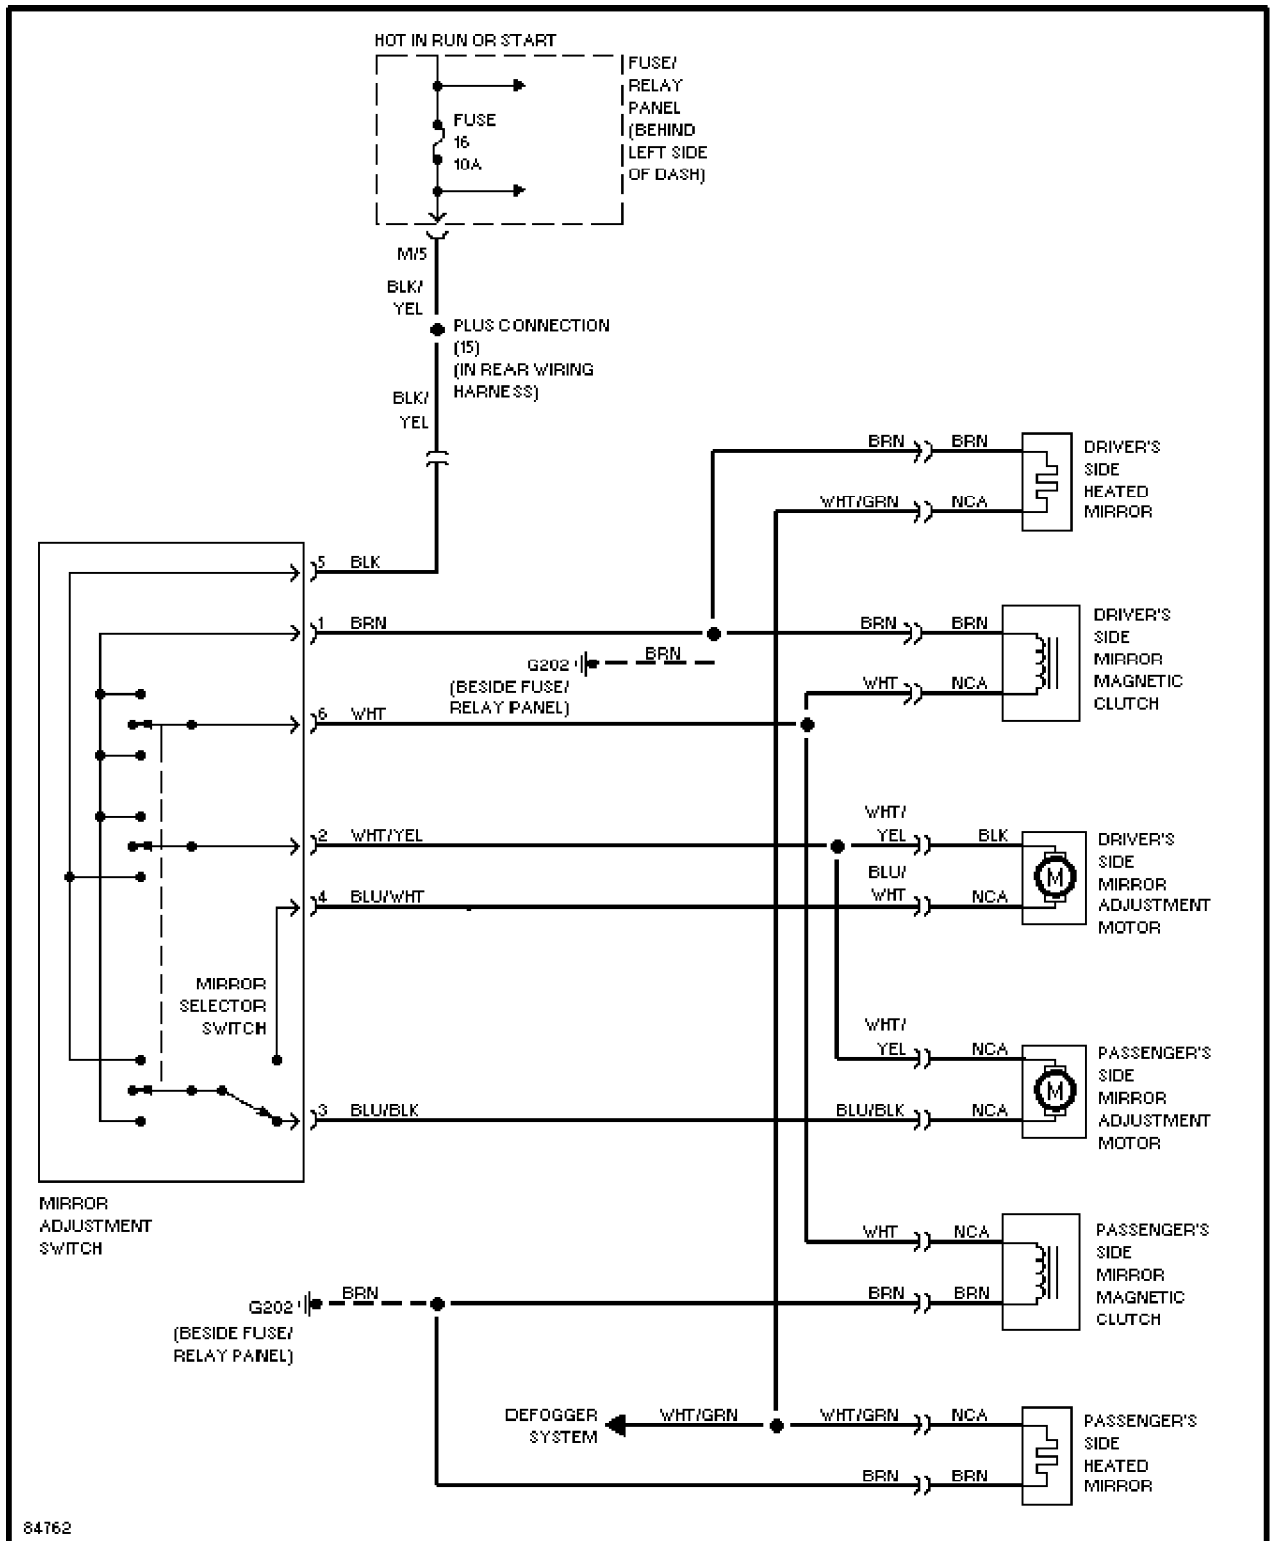

Tuesday, December 07, 1999 11:15PM

Power Mirror Circuit

SYSTEM WIRING DIAGRAMS

Article Text (p. 29)

1995 Volkswagen Passat

For Volkswagen Technical Site

Copyright © 1998 Mitchell Repair Information Company, LLC