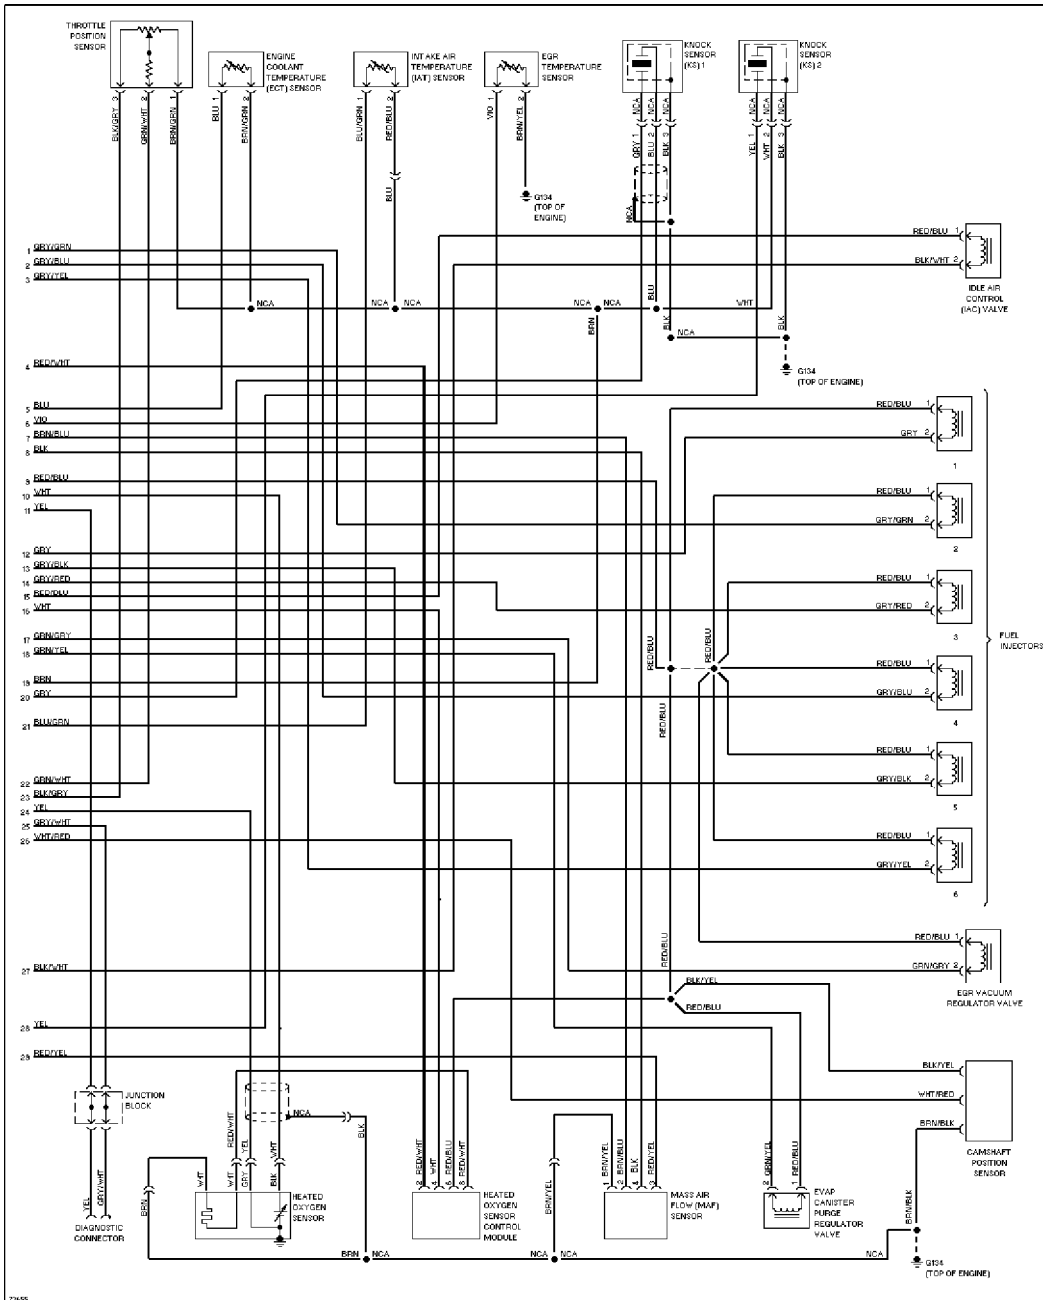

SYSTEM WIRING DIAGRAMS
Article Text (p. 10)
1995 Volkswagen Passat
For Volkswagen Technical Site
Copyright © 1998 Mitchell Repair Information Company, LLC
Tuesday, December 07, 1999 11:14PM

2.8L, Engine Performance Circuits (2 of 2)

EXTERIOR LIGHTS