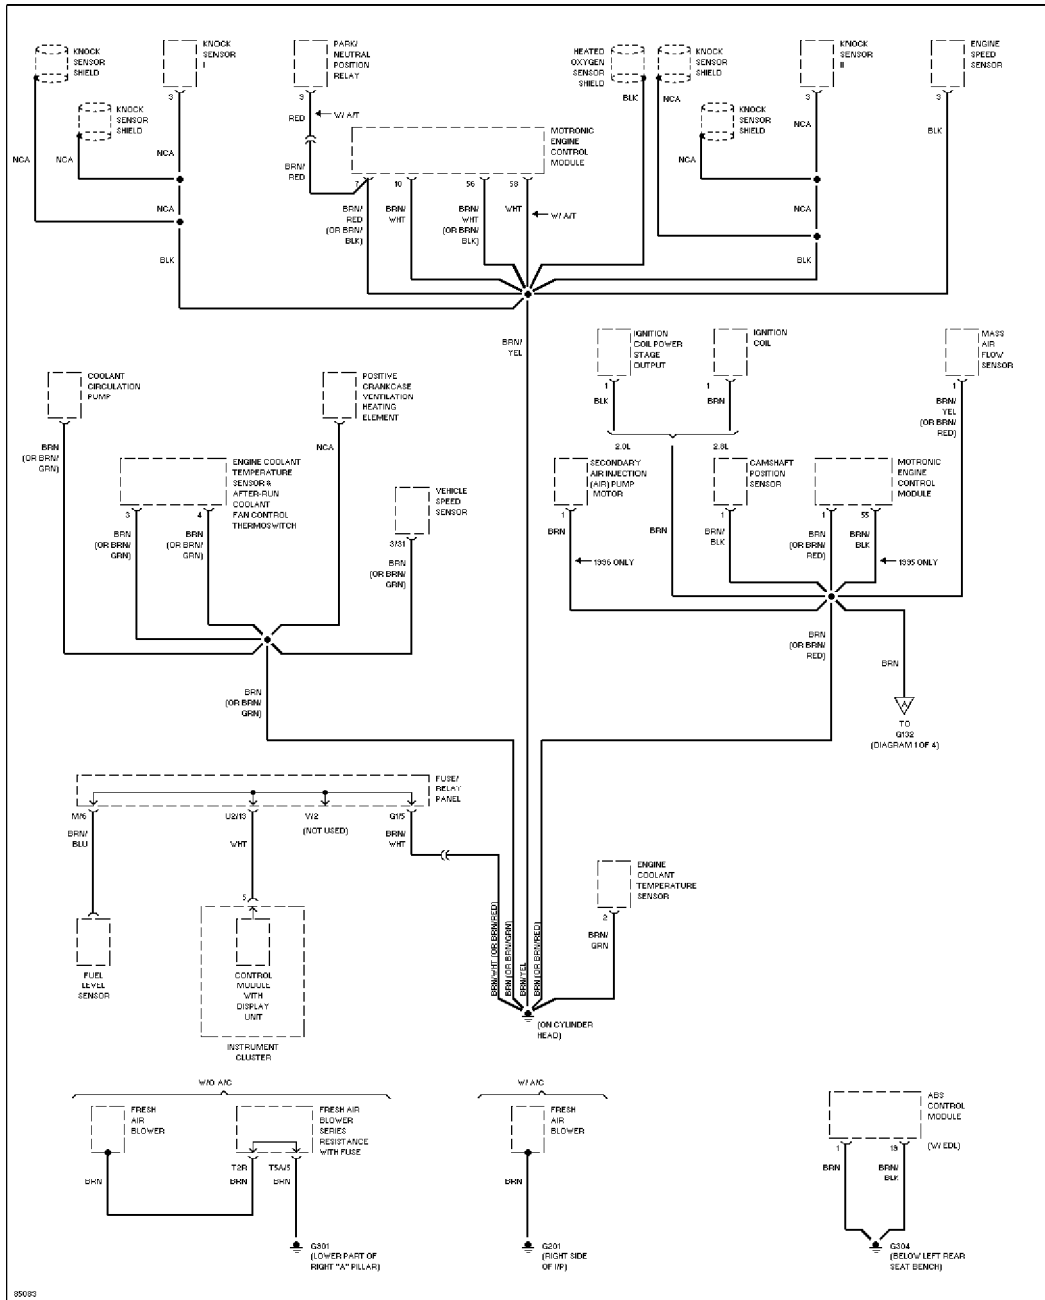

SYSTEM WIRING DIAGRAMS
Article Text (p. 14)
1995 Volkswagen Passat
For Volkswagen Technical Site
Copyright © 1998 Mitchell Repair Information Company, LLC
Tuesday, December 07, 1999 11:14PM

Ground Distribution Circuit (2 of 4)