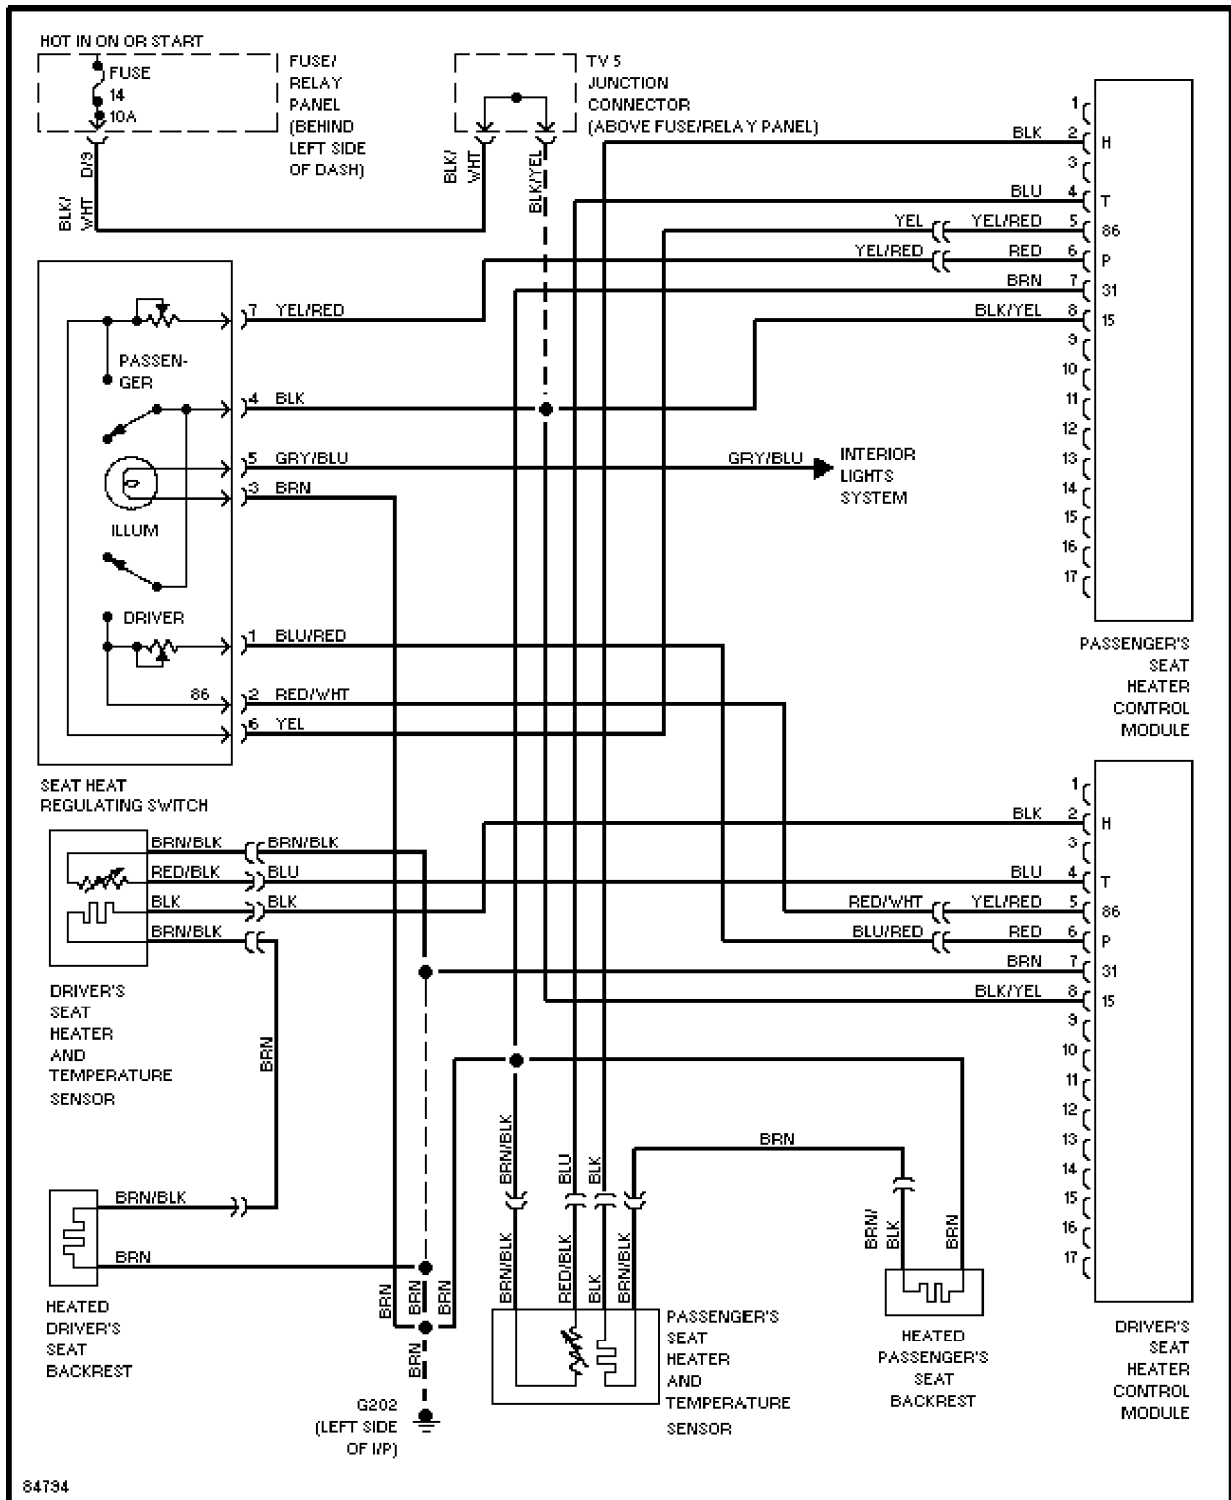

SYSTEM WIRING DIAGRAMS

Article Text (p. 29)

1995 Volkswagen Passat

For Volkswagen Technical Site

Copyright © 1998 Mitchell Repair Information Company, LLC

Tuesday, December 07, 1999 11:15PM

POWER SEATS

84734

Heated Seats Circuit