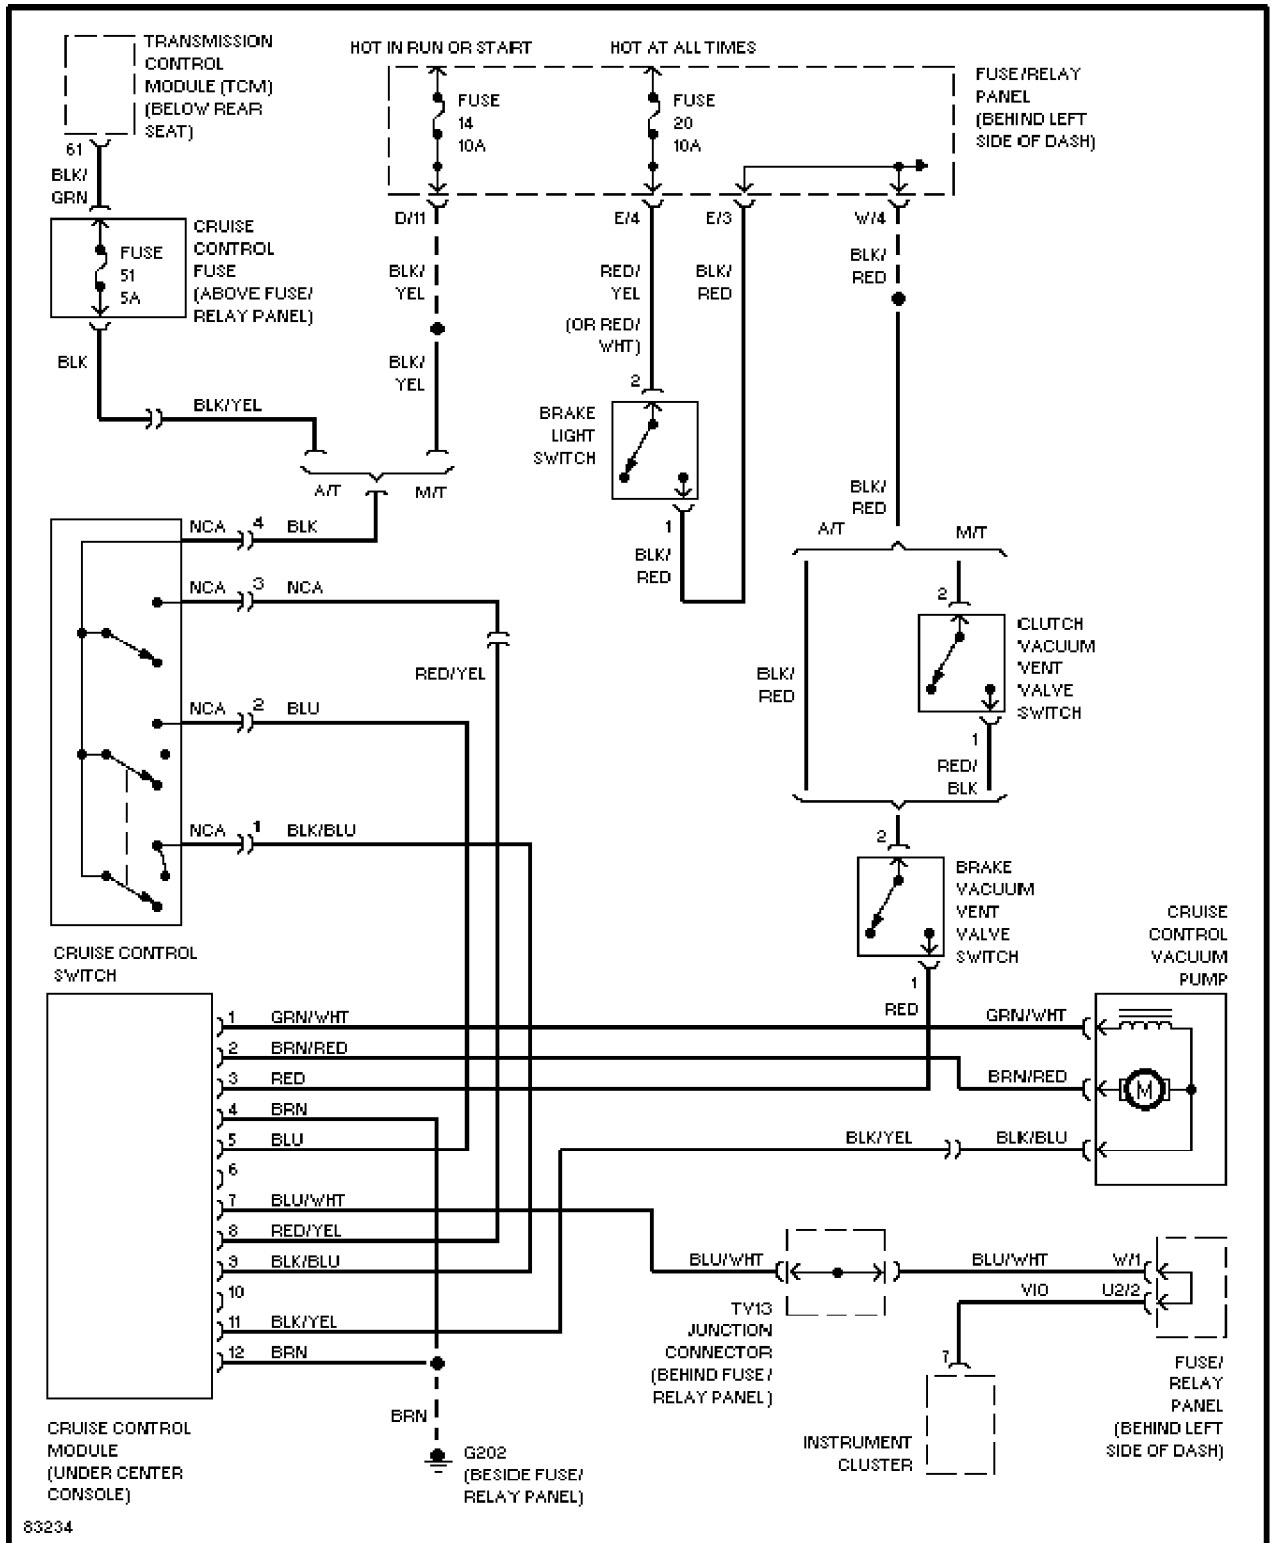

Cruise Control Circuit

DEFOGGERS

SYSTEM WIRING DIAGRAMS

Article Text (p. 8)

1995 Volkswagen Passat

For Volkswagen Technical Site

Copyright © 1998 Mitchell Repair Information Company, LLC

Tuesday, December 07, 1999 11:14PM