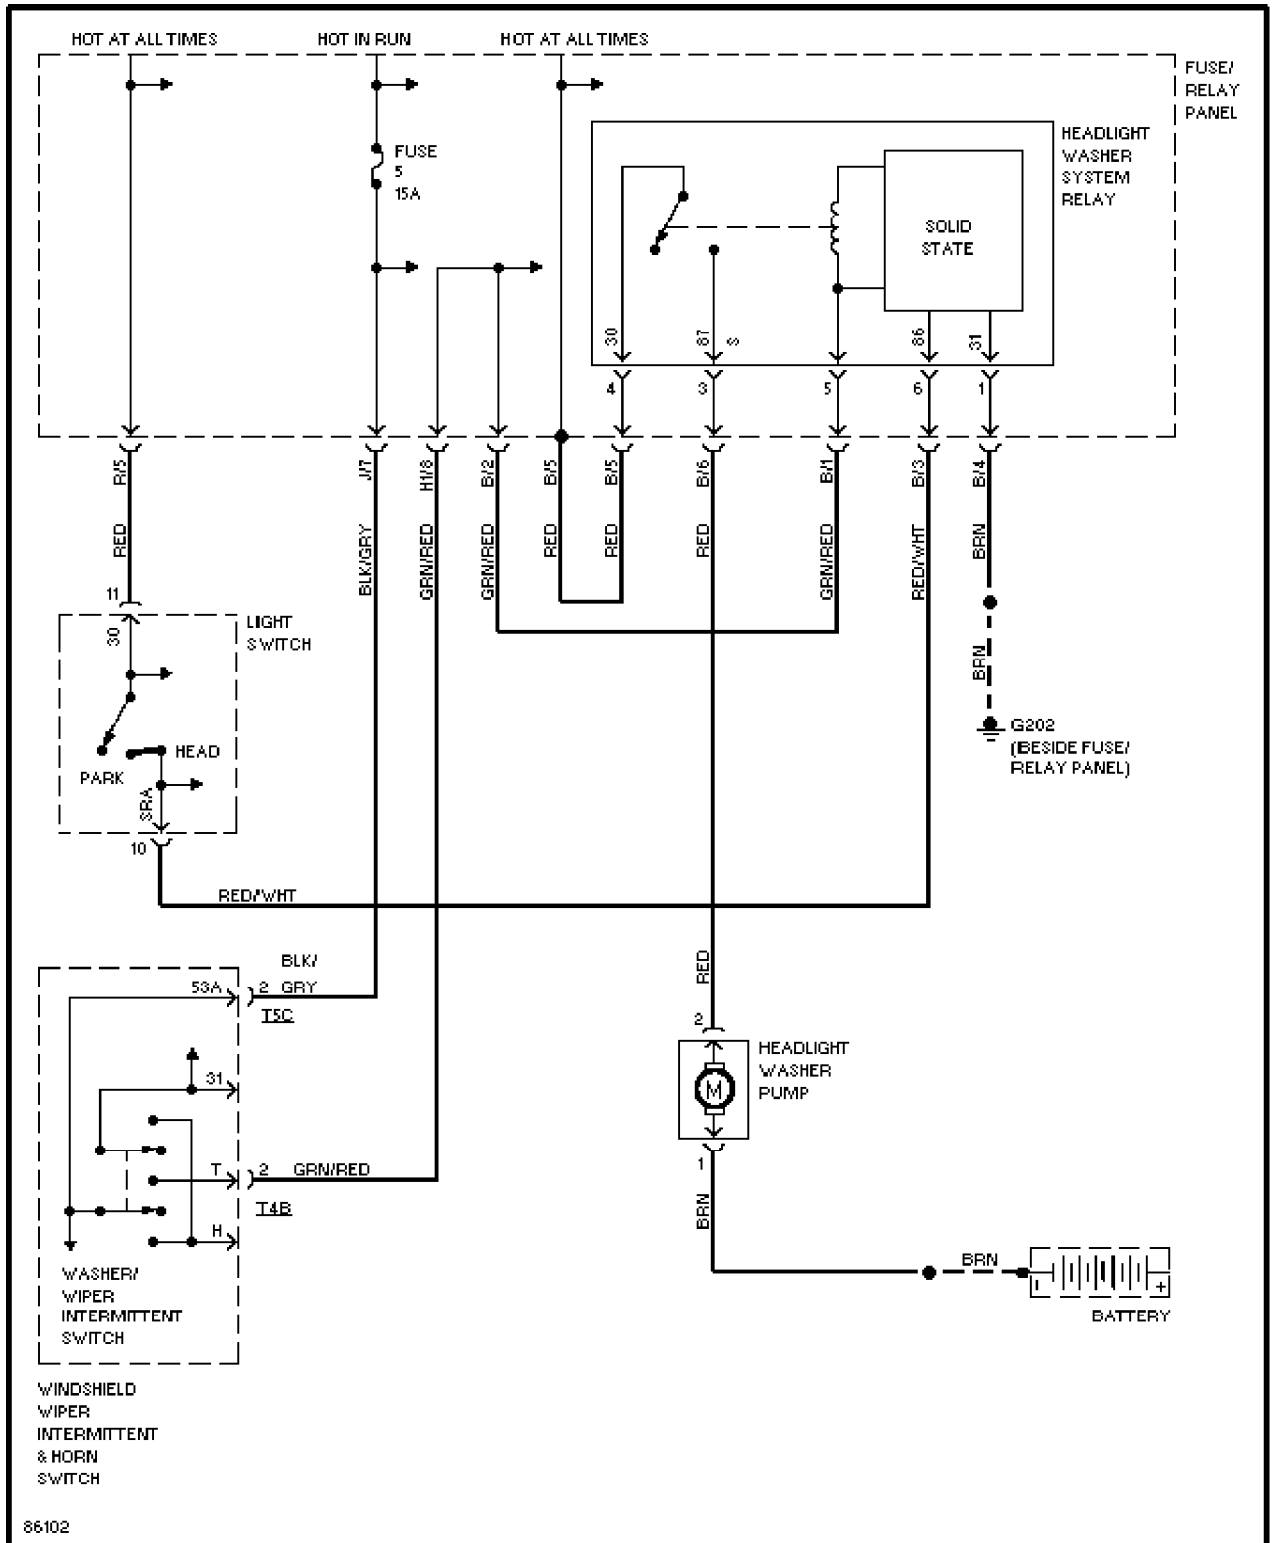

SYSTEM WIRING DIAGRAMS

Article Text (p. 41)

1995 Volkswagen Passat

For Volkswagen Technical Site

Copyright © 1998 Mitchell Repair Information Company, LLC

Tuesday, December 07, 1999 11:15PM

Headlamp Washer Circuit