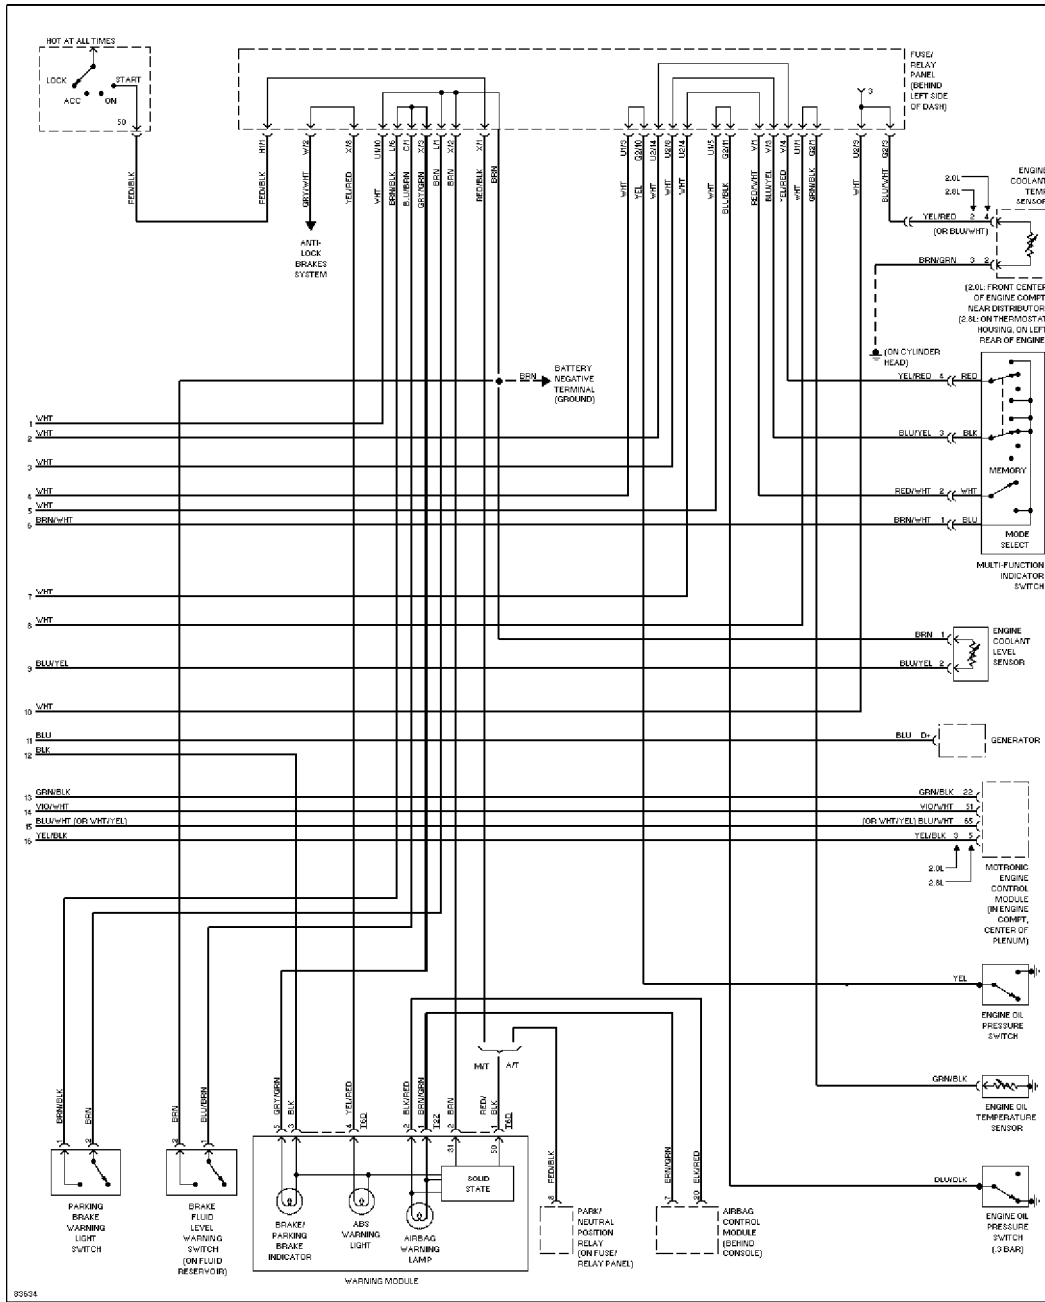

SYSTEM WIRING DIAGRAMS
Article Text (p. 20)
1995 Volkswagen Passat
For Volkswagen Technical Site
Copyright © 1998 Mitchell Repair Information Company, LLC
Tuesday, December 07, 1999 11:14PM

Instrument Cluster Circuit (2 of 2)

INTERIOR LIGHTS