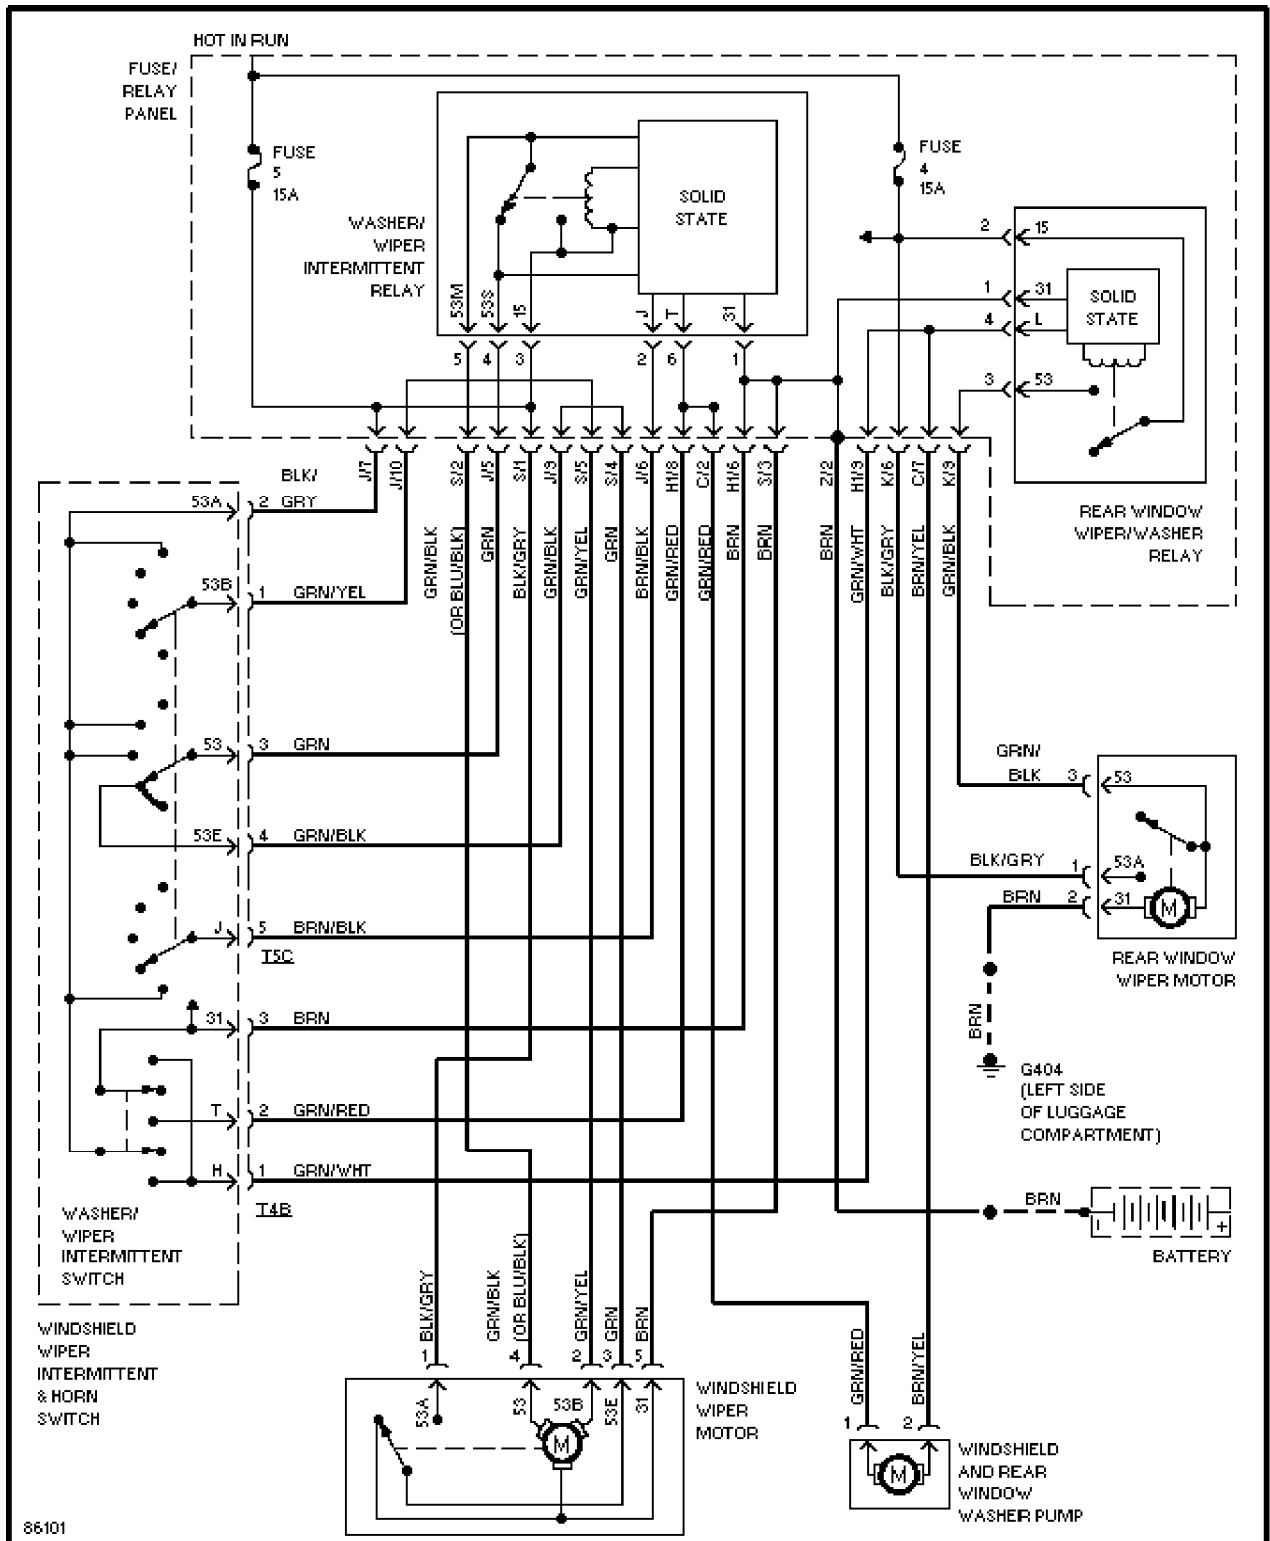

SYSTEM WIRING DIAGRAMS

Article Text (p. 40)

1995 Volkswagen Passat

For Volkswagen Technical Site

Copyright © 1998 Mitchell Repair Information Company, LLC

Tuesday, December 07, 1999 11:15PM

Front Washer/Wiper Circuit