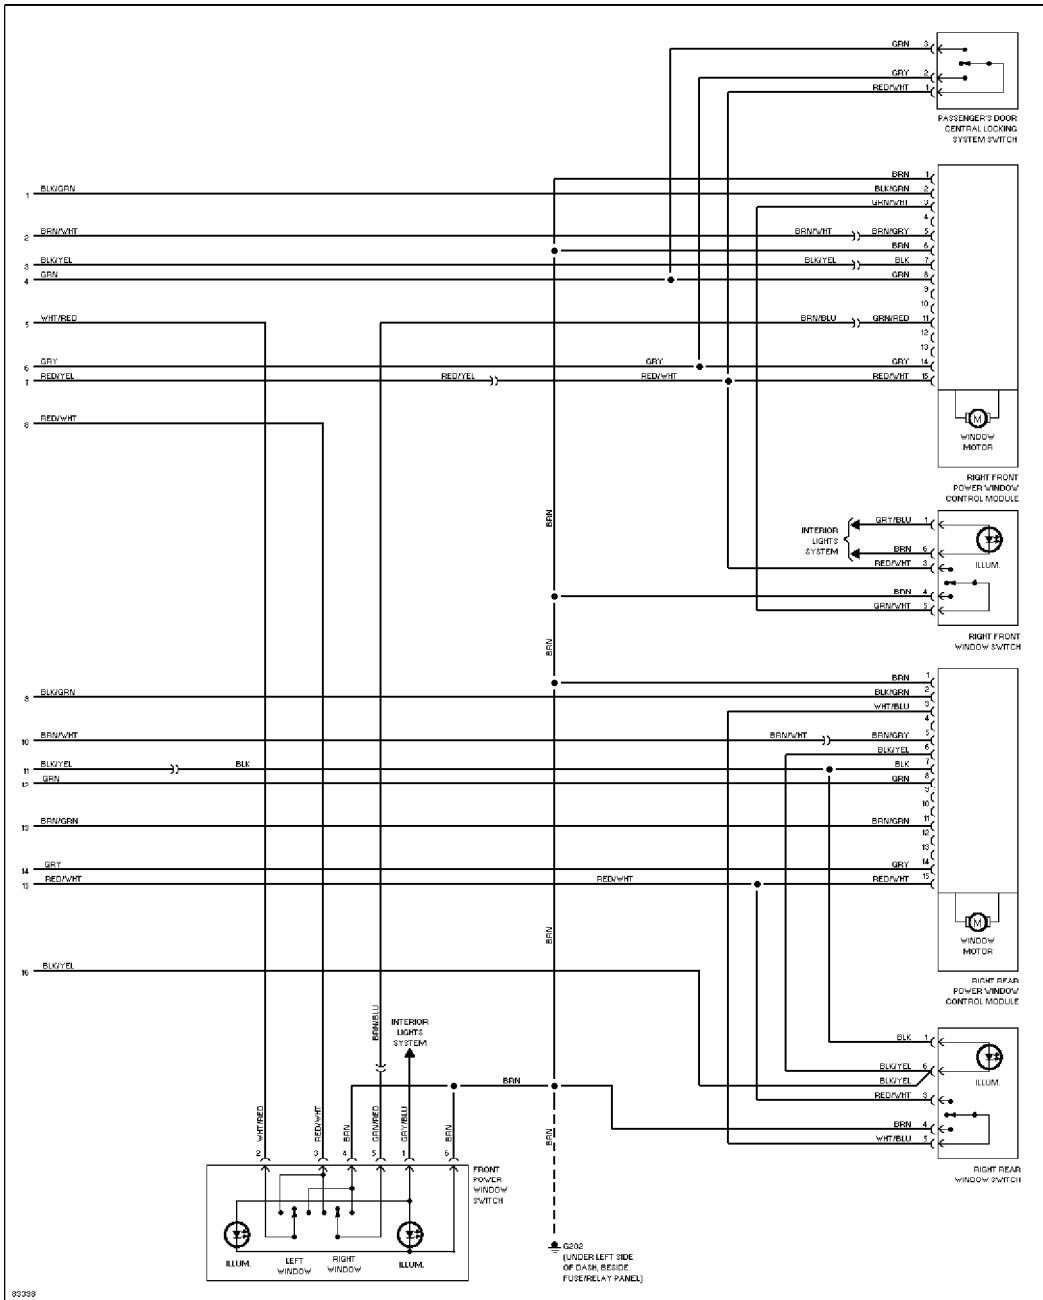

Copyright © 1998 Mitchell Repair Information Company, LLC

Tuesday, December 07, 1999 11:15PM

POWER TOP/SUNROOF

Sunroof Circuit

SYSTEM WIRING DIAGRAMS
Article Text (p. 31)
 1995 Volkswagen Passat
 For Volkswagen Technical Site
 Copyright © 1998 Mitchell Repair Information Company, LLC
 Tuesday, December 07, 1999 11:15PM

POWER WINDOWS

Power Window Circuit (1 of 2)

SYSTEM WIRING DIAGRAMS
Article Text (p. 32)
 1995 Volkswagen Passat
 For Volkswagen Technical Site
 Copyright © 1998 Mitchell Repair Information Company, LLC
 Tuesday, December 07, 1999 11:15PM