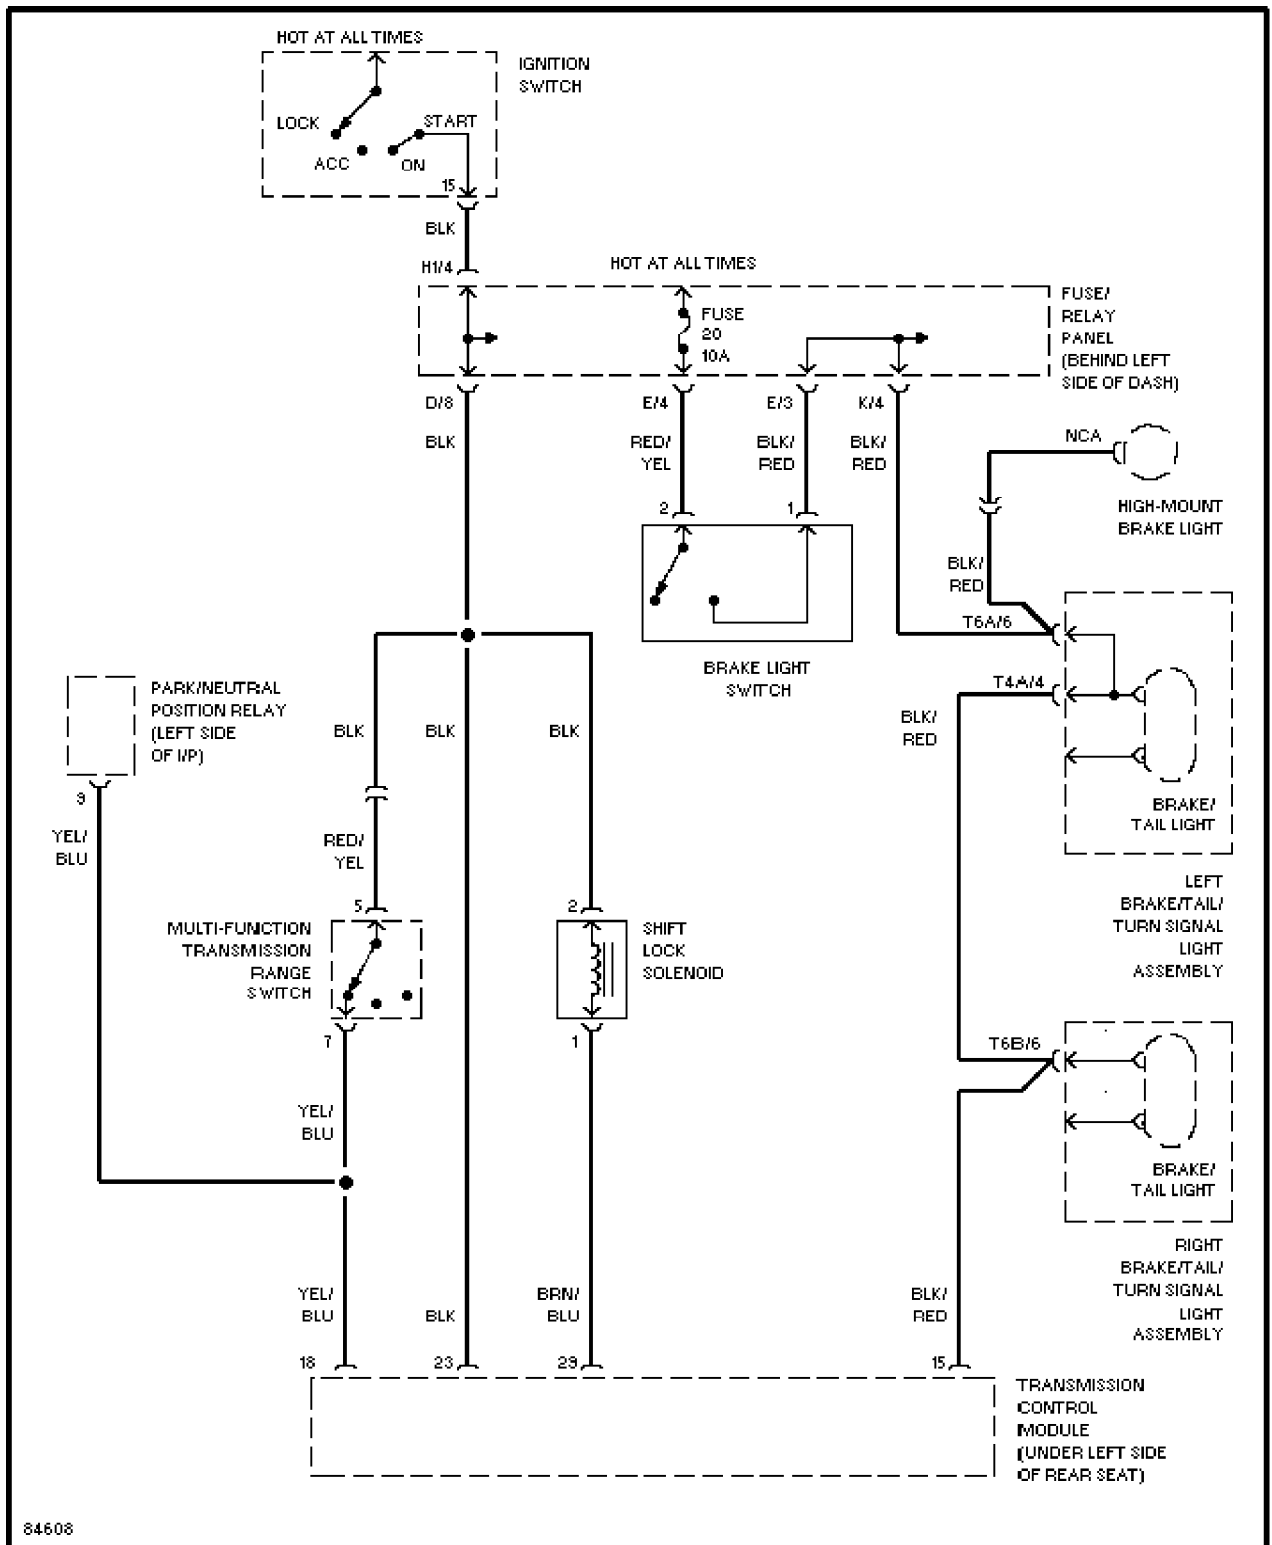

Power Window Circuit (2 of 2)

SHIFT INTERLOCKS

SYSTEM WIRING DIAGRAMS

Article Text (p. 33)

1995 Volkswagen Passat

For Volkswagen Technical Site

Copyright © 1998 Mitchell Repair Information Company, LLC

Tuesday, December 07, 1999 11:15PM