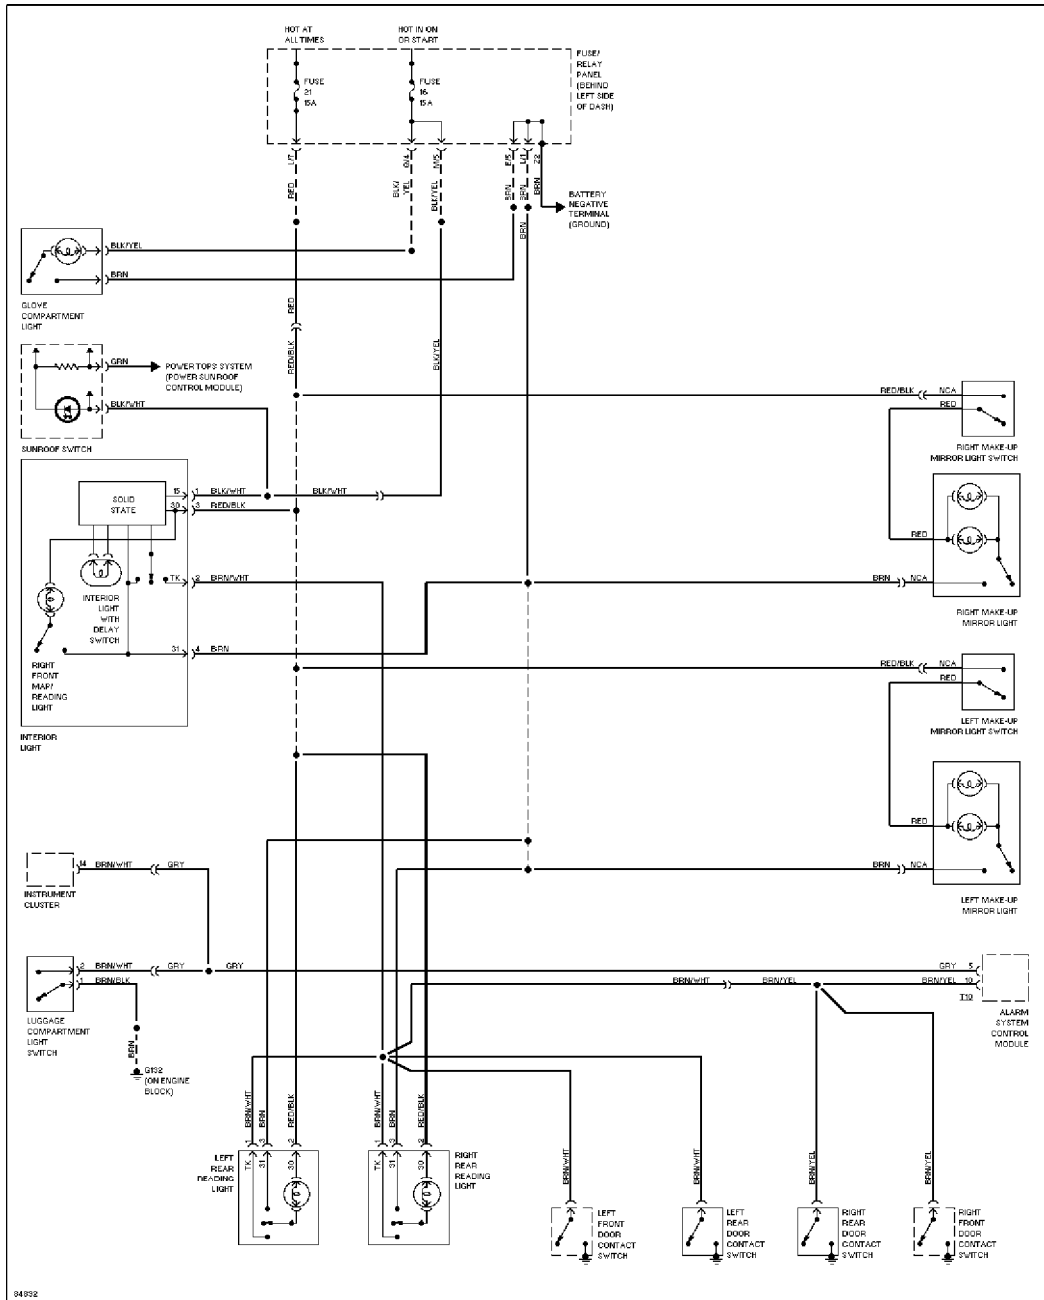

SYSTEM WIRING DIAGRAMS

Article Text (p. 21)

1995 Volkswagen Passat

For Volkswagen Technical Site

Copyright © 1998 Mitchell Repair Information Company, LLC

Tuesday, December 07, 1999 11:14PM

Courtesy Lamp Circuit