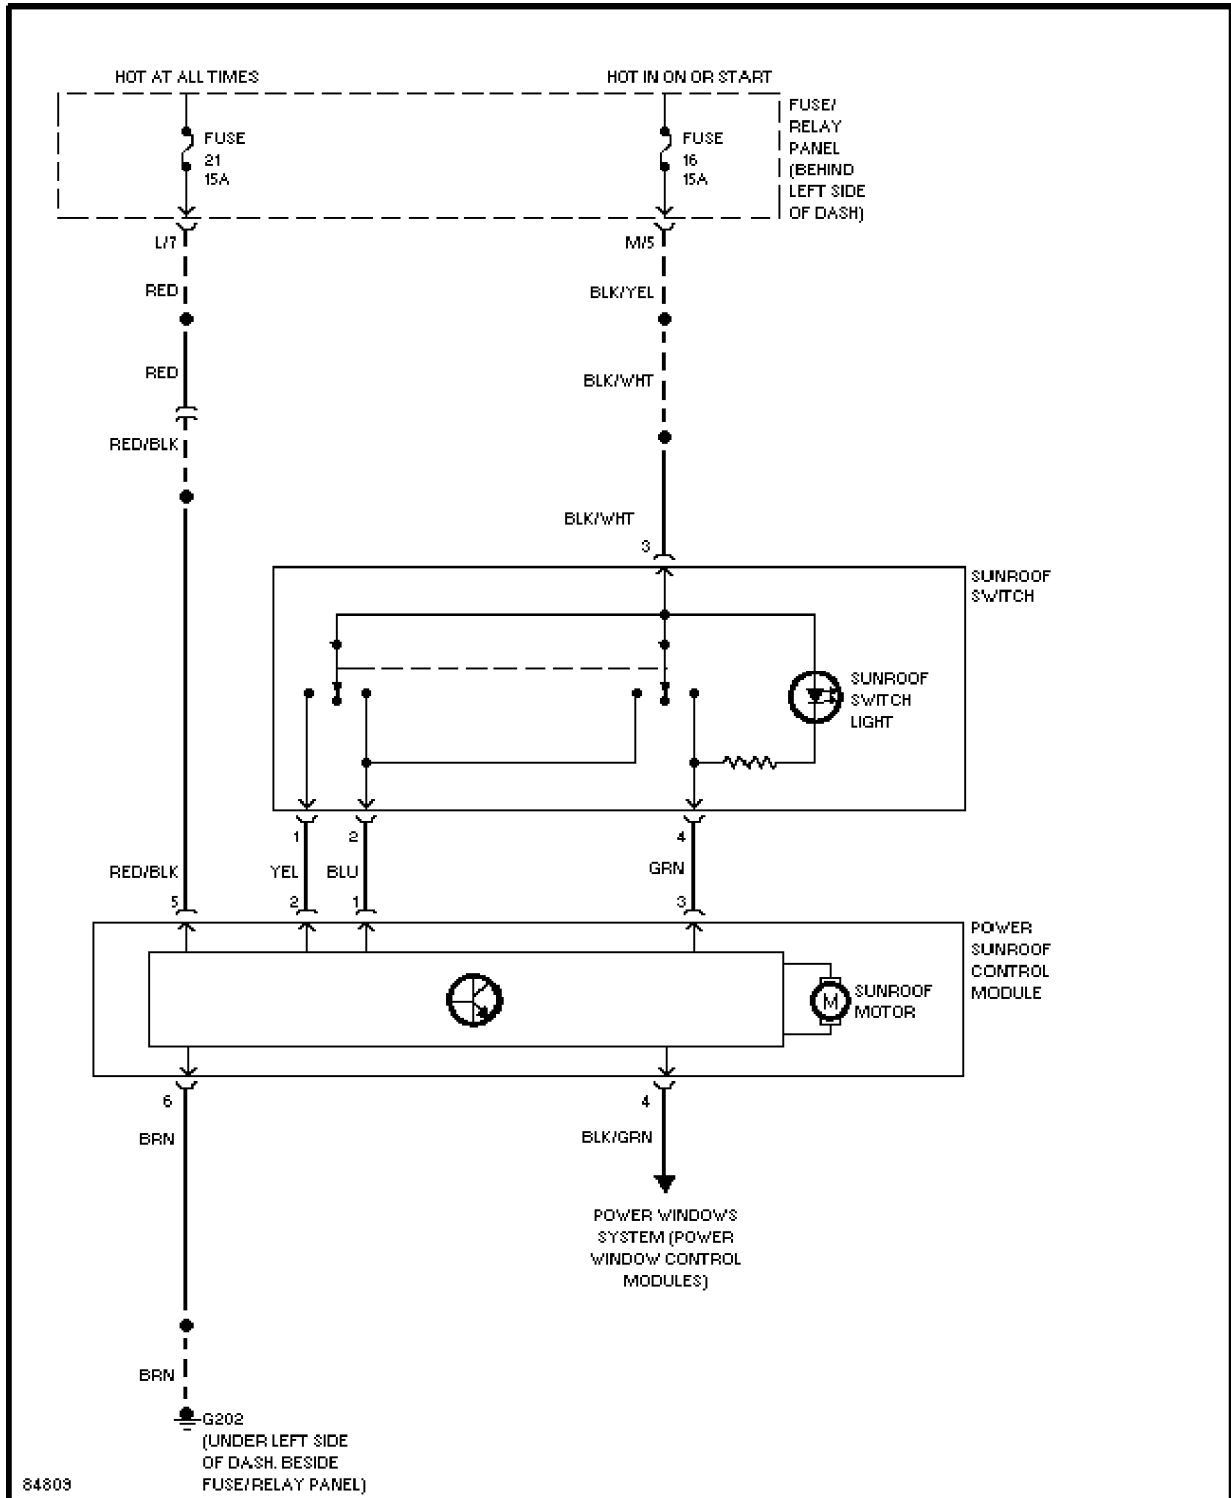

SYSTEM WIRING DIAGRAMS

Article Text (p. 30)

1995 Volkswagen Passat

For Volkswagen Technical Site

Copyright © 1998 Mitchell Repair Information Company, LLC

Tuesday, December 07, 1999 11:15PM

POWER TOP/SUNROOF

Sunroof Circuit