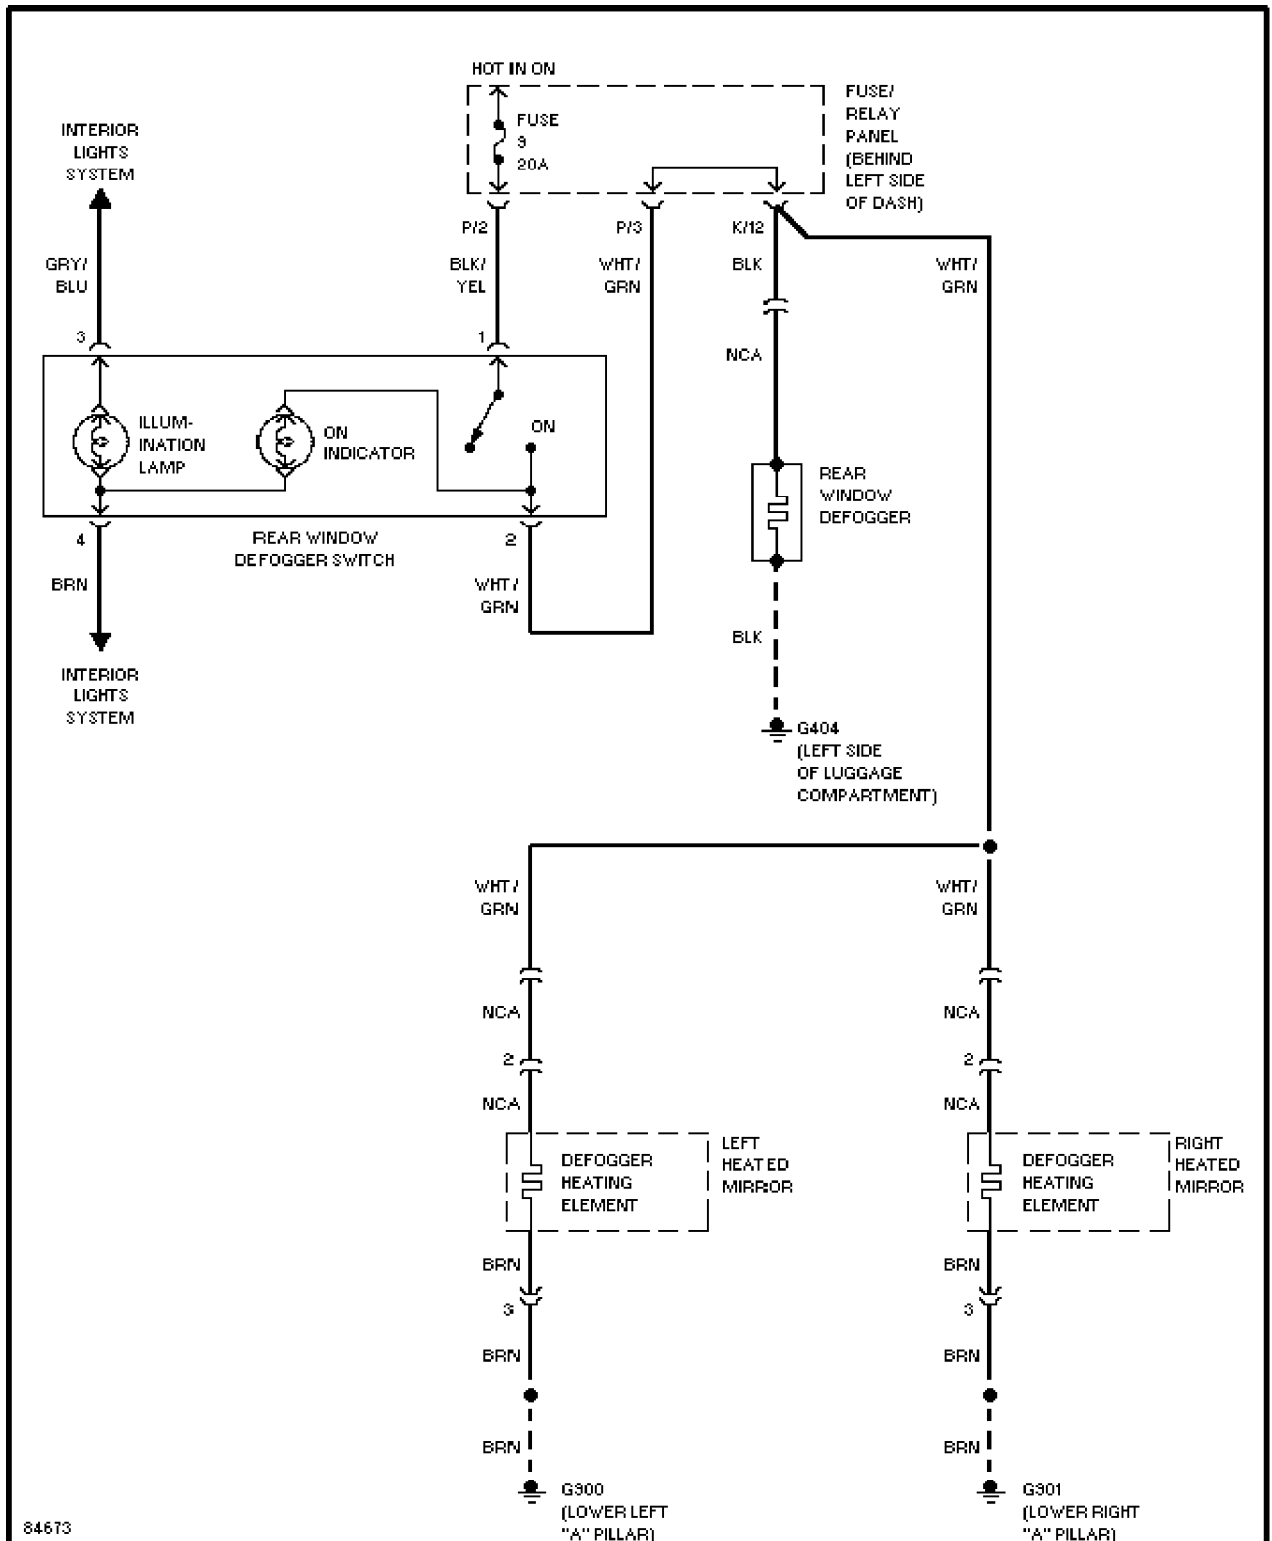

Cruise Control Circuit

DEFOGGERS

SYSTEM WIRING DIAGRAMS

Article Text (p. 8)

1995 Volkswagen Passat

For Volkswagen Technical Site

Copyright © 1998 Mitchell Repair Information Company, LLC

Tuesday, December 07, 1999 11:14PM