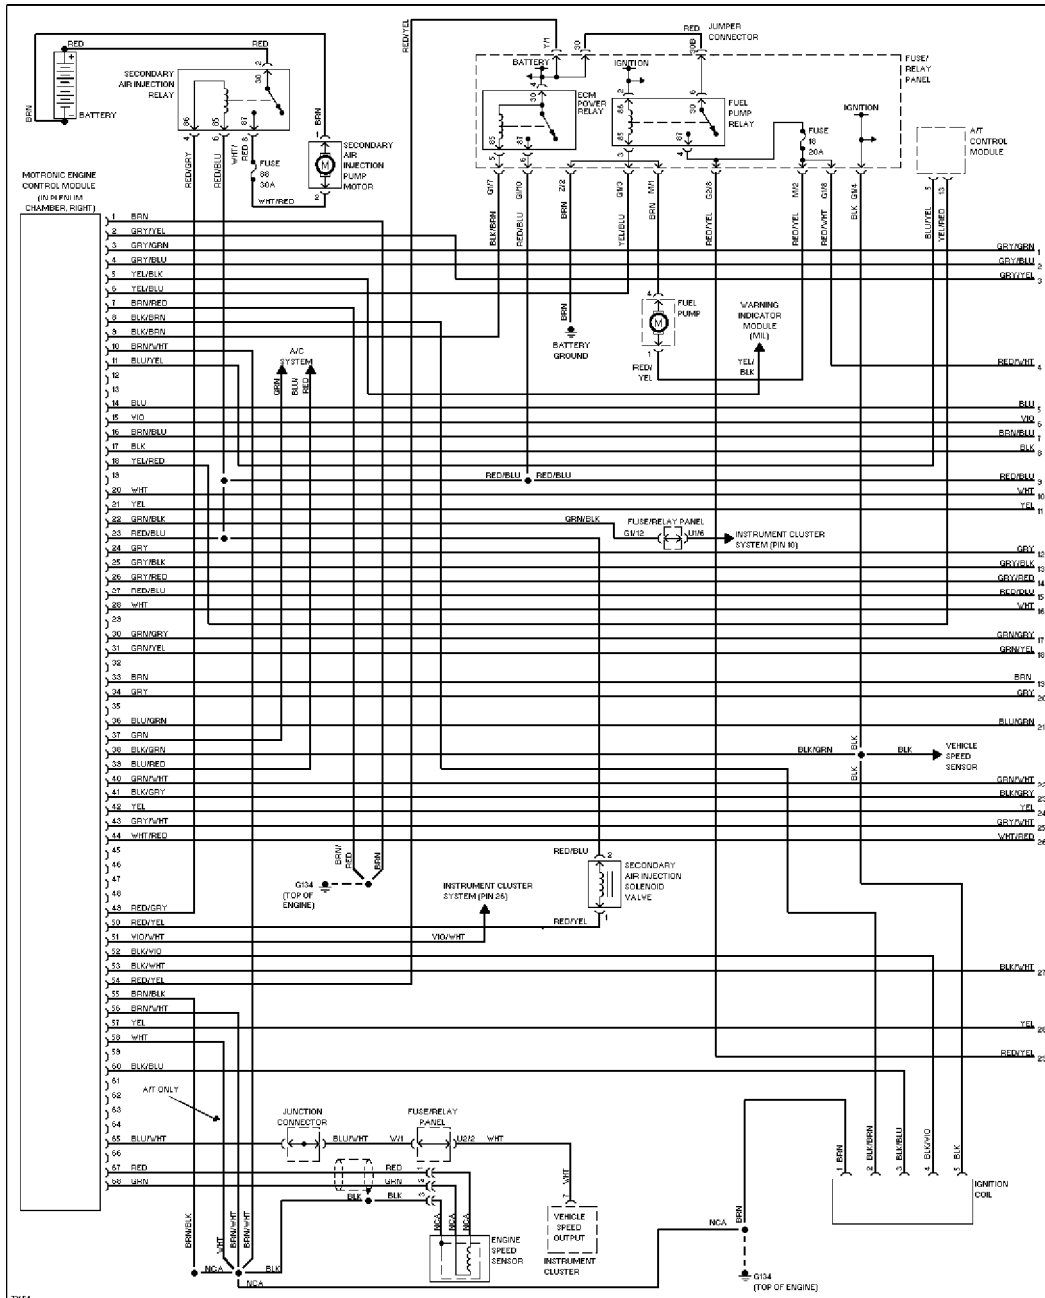

SYSTEM WIRING DIAGRAMS
Article Text (p. 9)
1995 Volkswagen Passat
For Volkswagen Technical Site
Copyright © 1998 Mitchell Repair Information Company, LLC
Tuesday, December 07, 1999 11:14PM

ENGINE PERFORMANCE

2.8L

2.8L, Engine Performance Circuits (1 of 2)