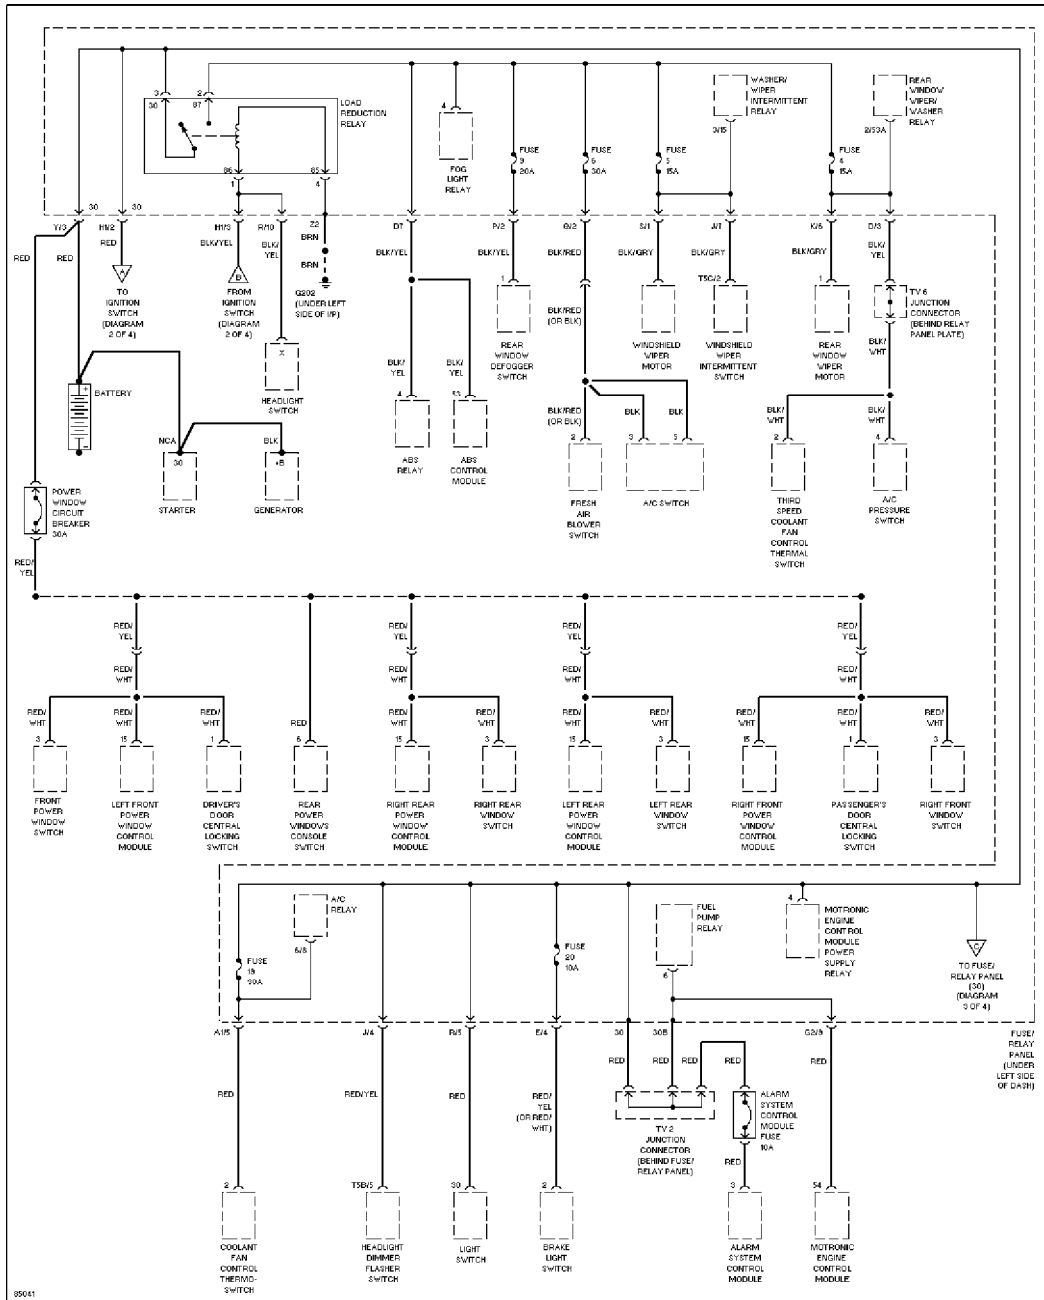

Instrument Illumination Circuit

POWER DISTRIBUTION

SYSTEM WIRING DIAGRAMS

Article Text (p. 23)

1995 Volkswagen Passat

For Volkswagen Technical Site

Copyright © 1998 Mitchell Repair Information Company, LLC

Tuesday, December 07, 1999 11:14PM