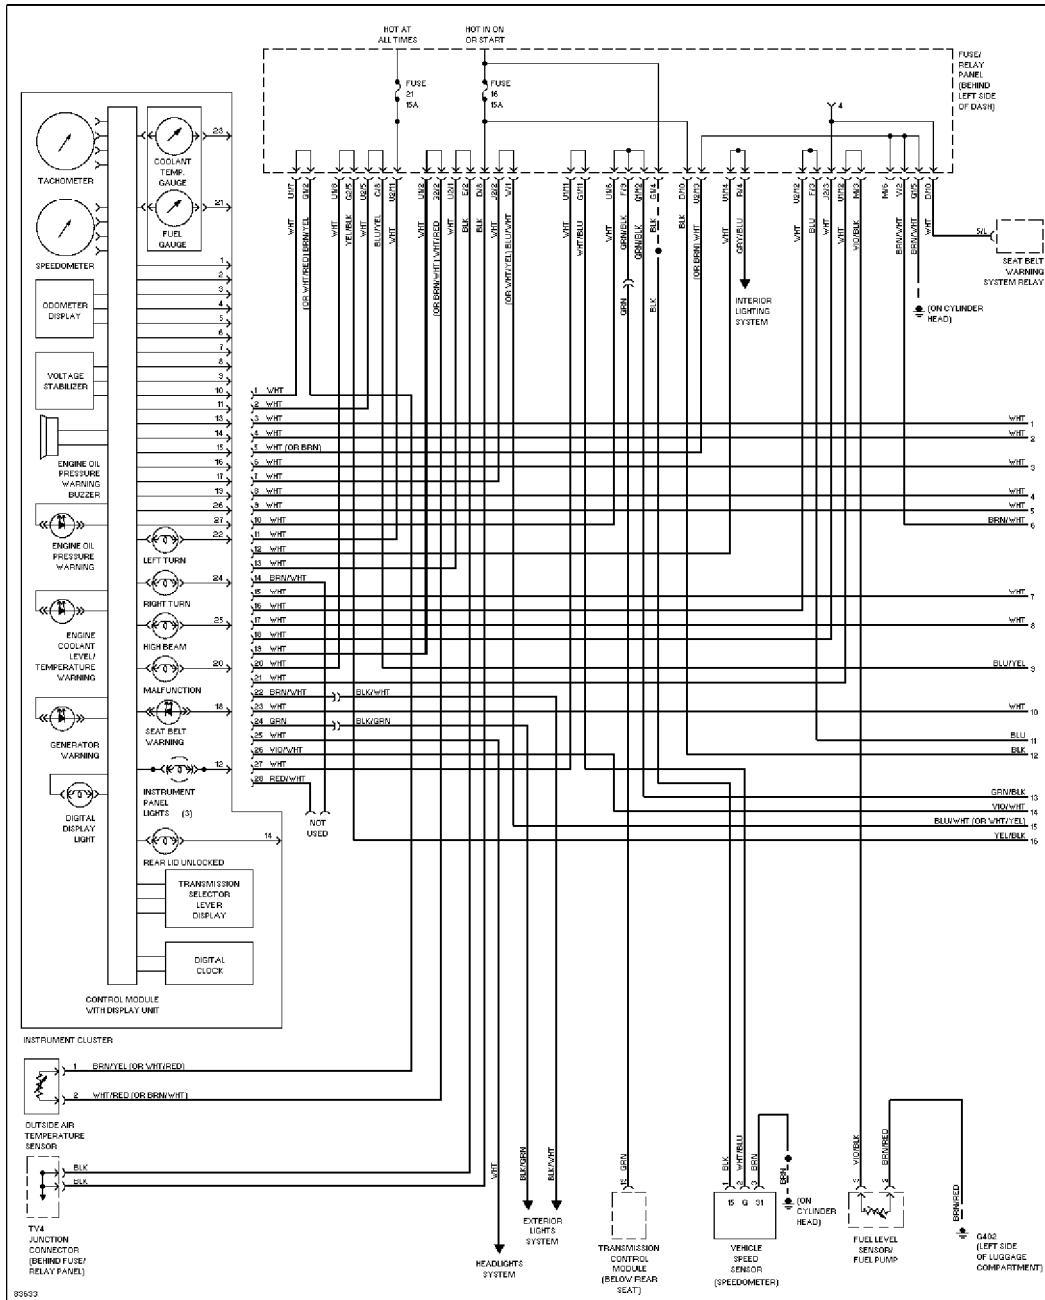

SYSTEM WIRING DIAGRAMS
Article Text (p. 19)
1995 Volkswagen Passat
For Volkswagen Technical Site
Copyright © 1998 Mitchell Repair Information Company, LLC
Tuesday, December 07, 1999 11:14PM

Instrument Cluster Circuit (1 of 2)