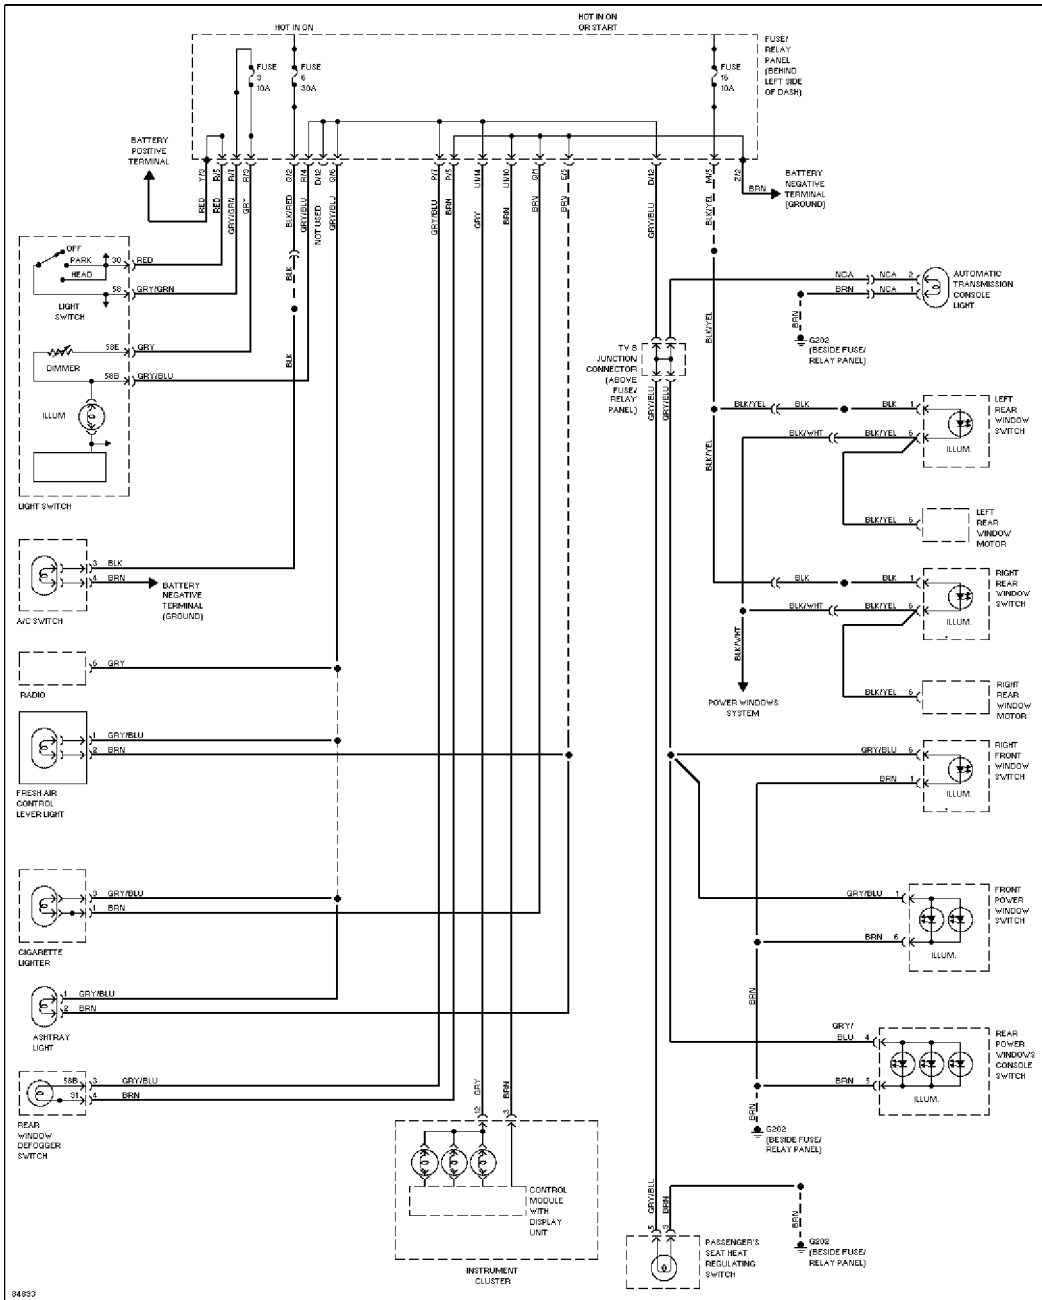

SYSTEM WIRING DIAGRAMS
Article Text (p. 22)
1995 Volkswagen Passat
For Volkswagen Technical Site
Copyright © 1998 Mitchell Repair Information Company, LLC
Tuesday, December 07, 1999 11:14PM

Instrument Illumination Circuit

POWER DISTRIBUTION