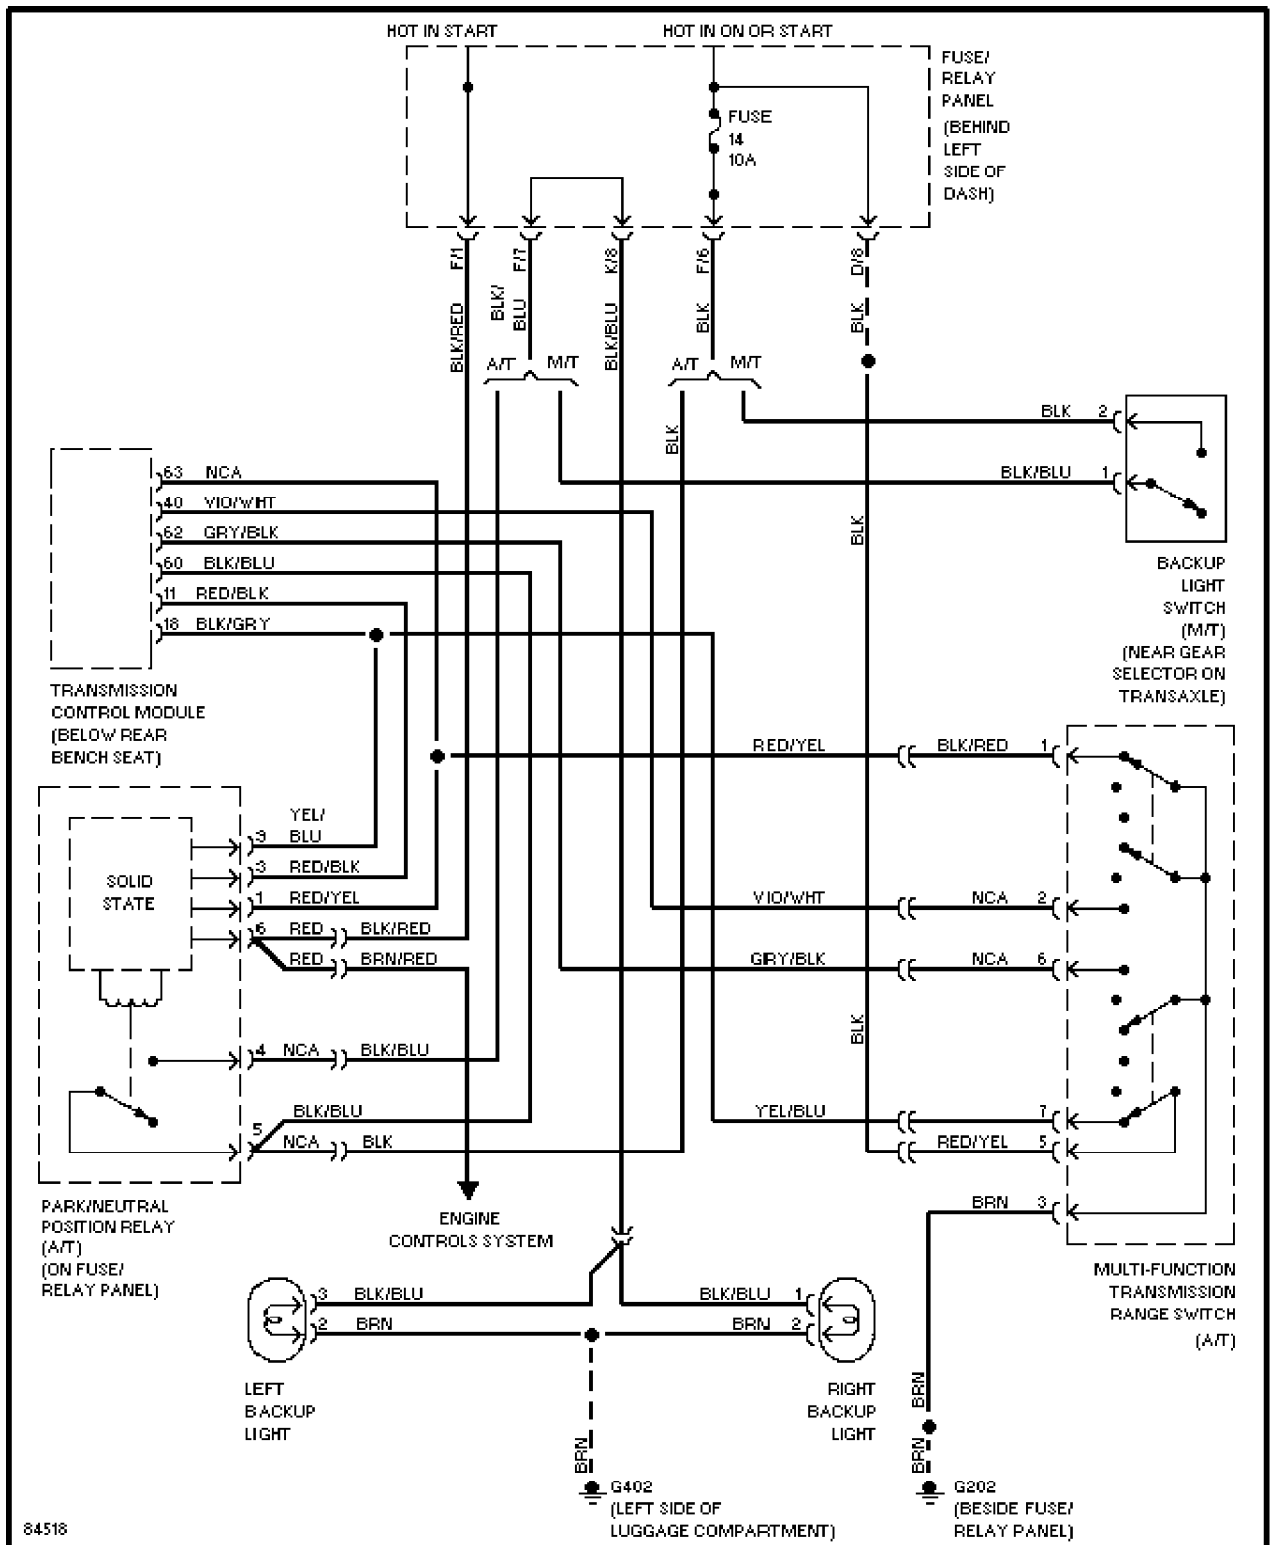

SYSTEM WIRING DIAGRAMS

Article Text (p. 11)

1995 Volkswagen Passat

For Volkswagen Technical Site

Copyright © 1998 Mitchell Repair Information Company, LLC

Tuesday, December 07, 1999 11:14PM

Back-up Lamps Circuit