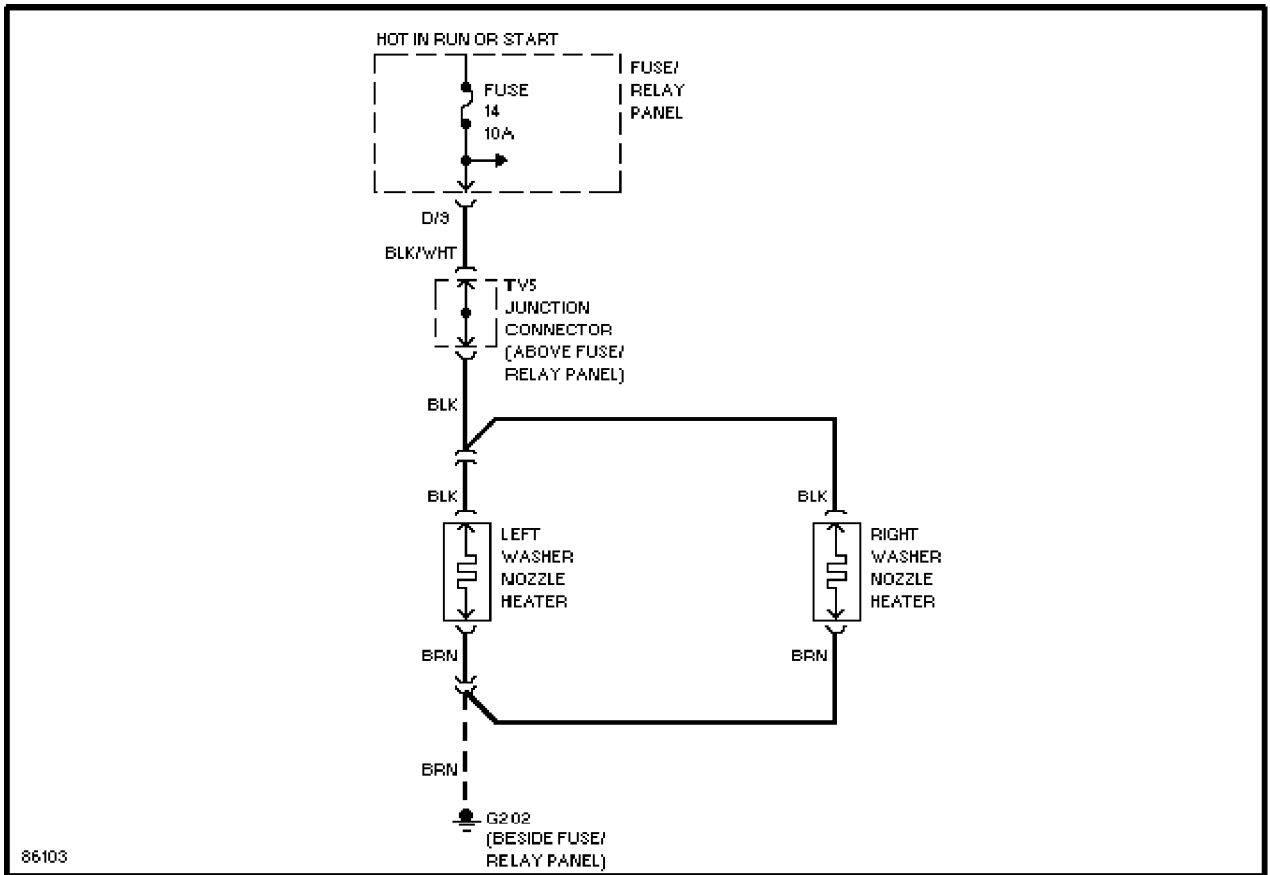

SYSTEM WIRING DIAGRAMS

Article Text (p. 42)

1995 Volkswagen Passat

For Volkswagen Technical Site

Copyright © 1998 Mitchell Repair Information Company, LLC

Tuesday, December 07, 1999 11:15PM

Heated Windshield Washer Circuit

END OF ARTICLE