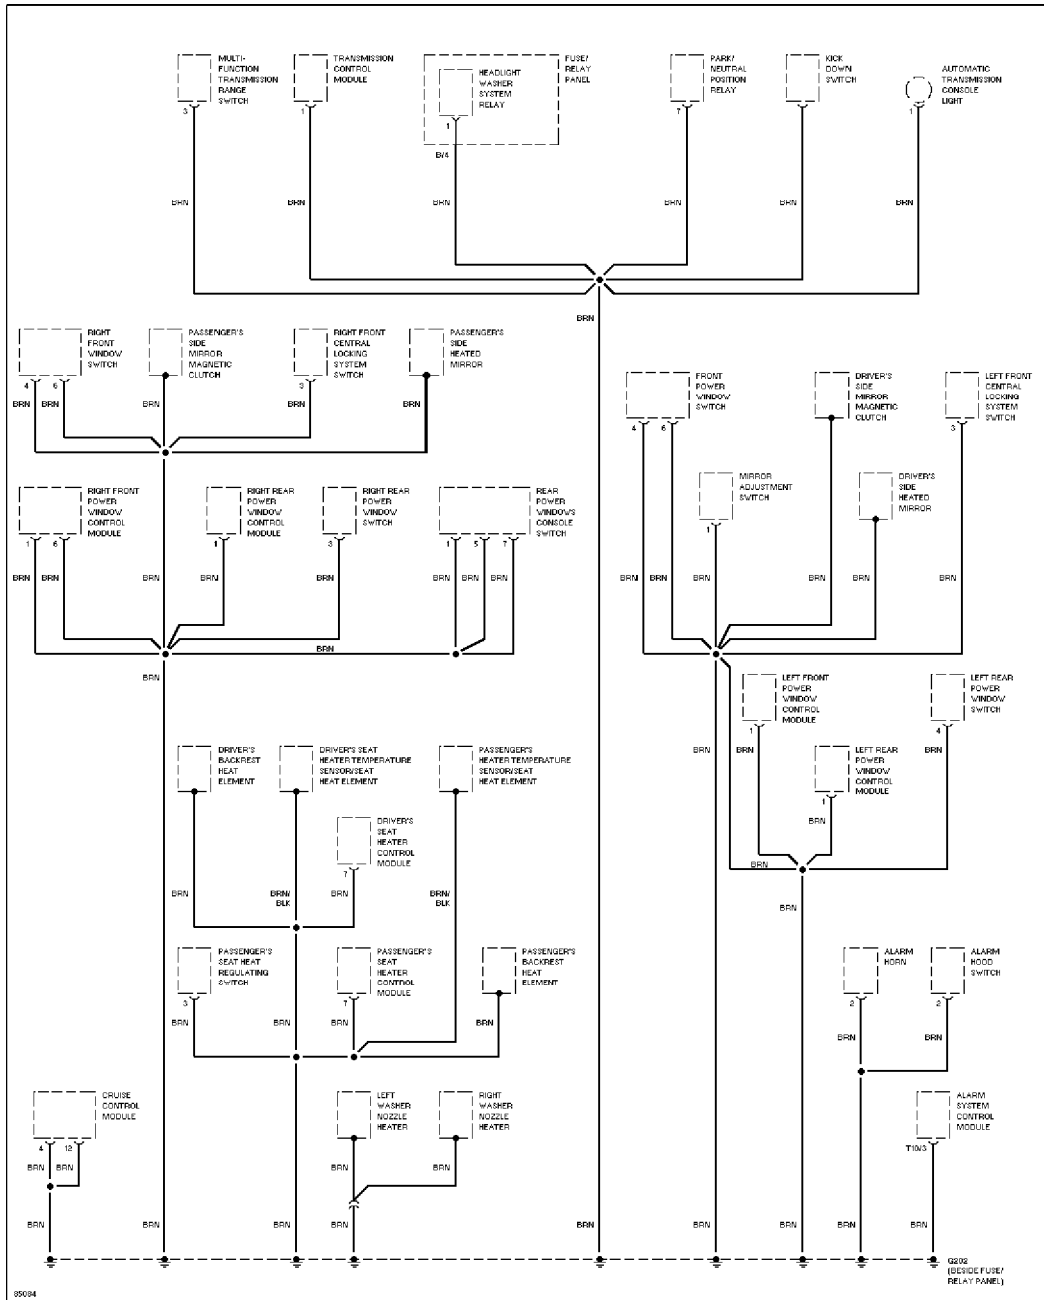

SYSTEM WIRING DIAGRAMS
Article Text (p. 15)
1995 Volkswagen Passat
For Volkswagen Technical Site
Copyright © 1998 Mitchell Repair Information Company, LLC
Tuesday, December 07, 1999 11:14PM

Ground Distribution Circuit (3 of 4)