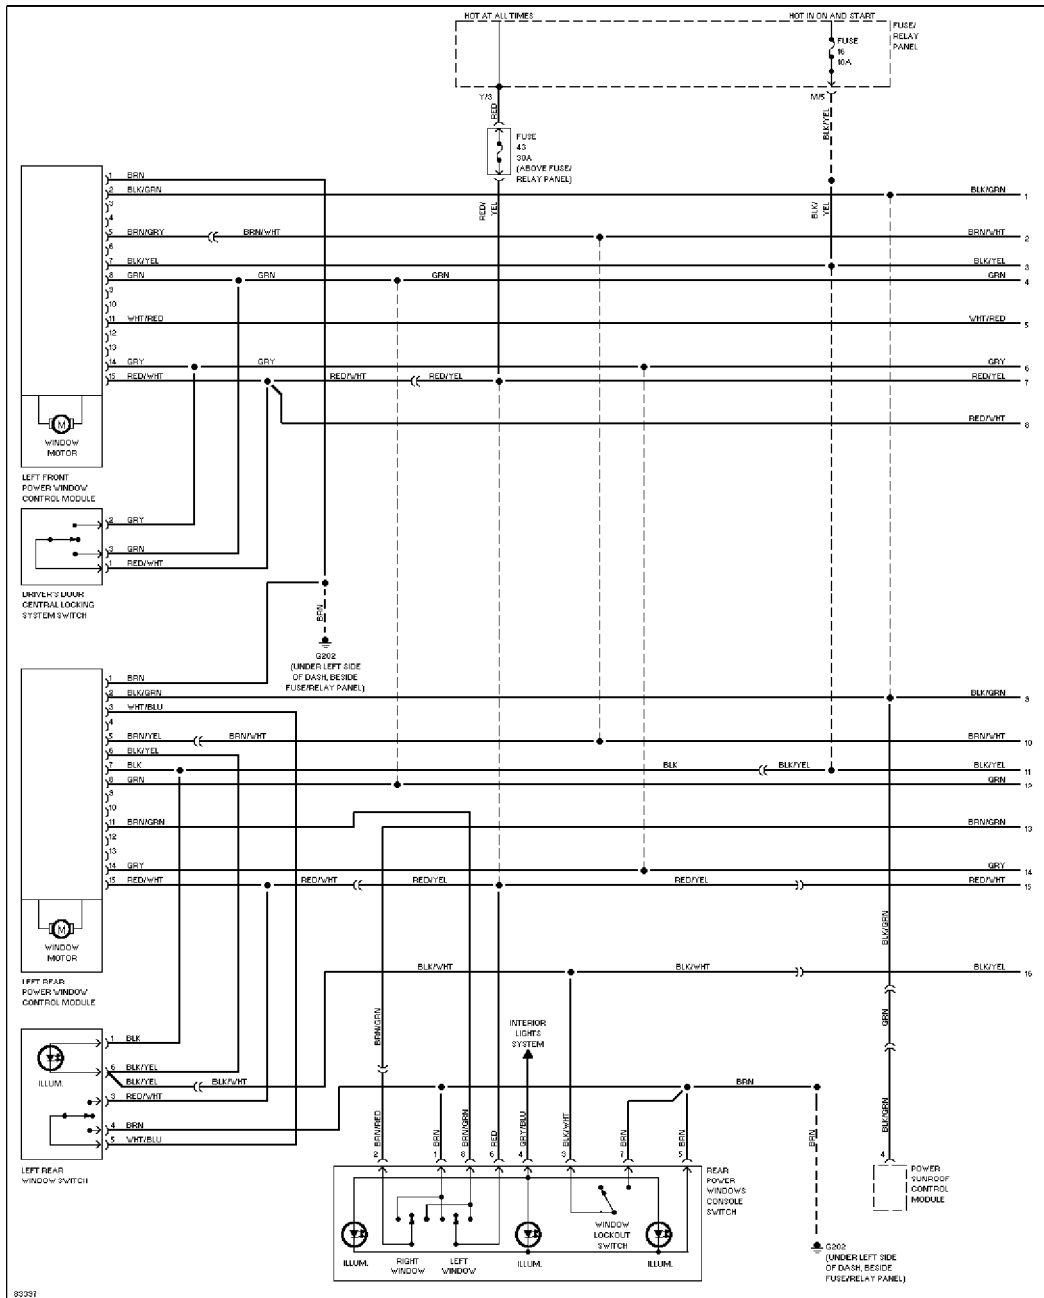

Copyright © 1998 Mitchell Repair Information Company, LLC

Tuesday, December 07, 1999 11:15PM

POWER TOP/SUNROOF

Sunroof Circuit

SYSTEM WIRING DIAGRAMS
Article Text (p. 31)
 1995 Volkswagen Passat
 For Volkswagen Technical Site
 Copyright © 1998 Mitchell Repair Information Company, LLC
 Tuesday, December 07, 1999 11:15PM

POWER WINDOWS

Power Window Circuit (1 of 2)

SYSTEM WIRING DIAGRAMS
Article Text (p. 32)
 1995 Volkswagen Passat
 For Volkswagen Technical Site
 Copyright © 1998 Mitchell Repair Information Company, LLC
 Tuesday, December 07, 1999 11:15PM