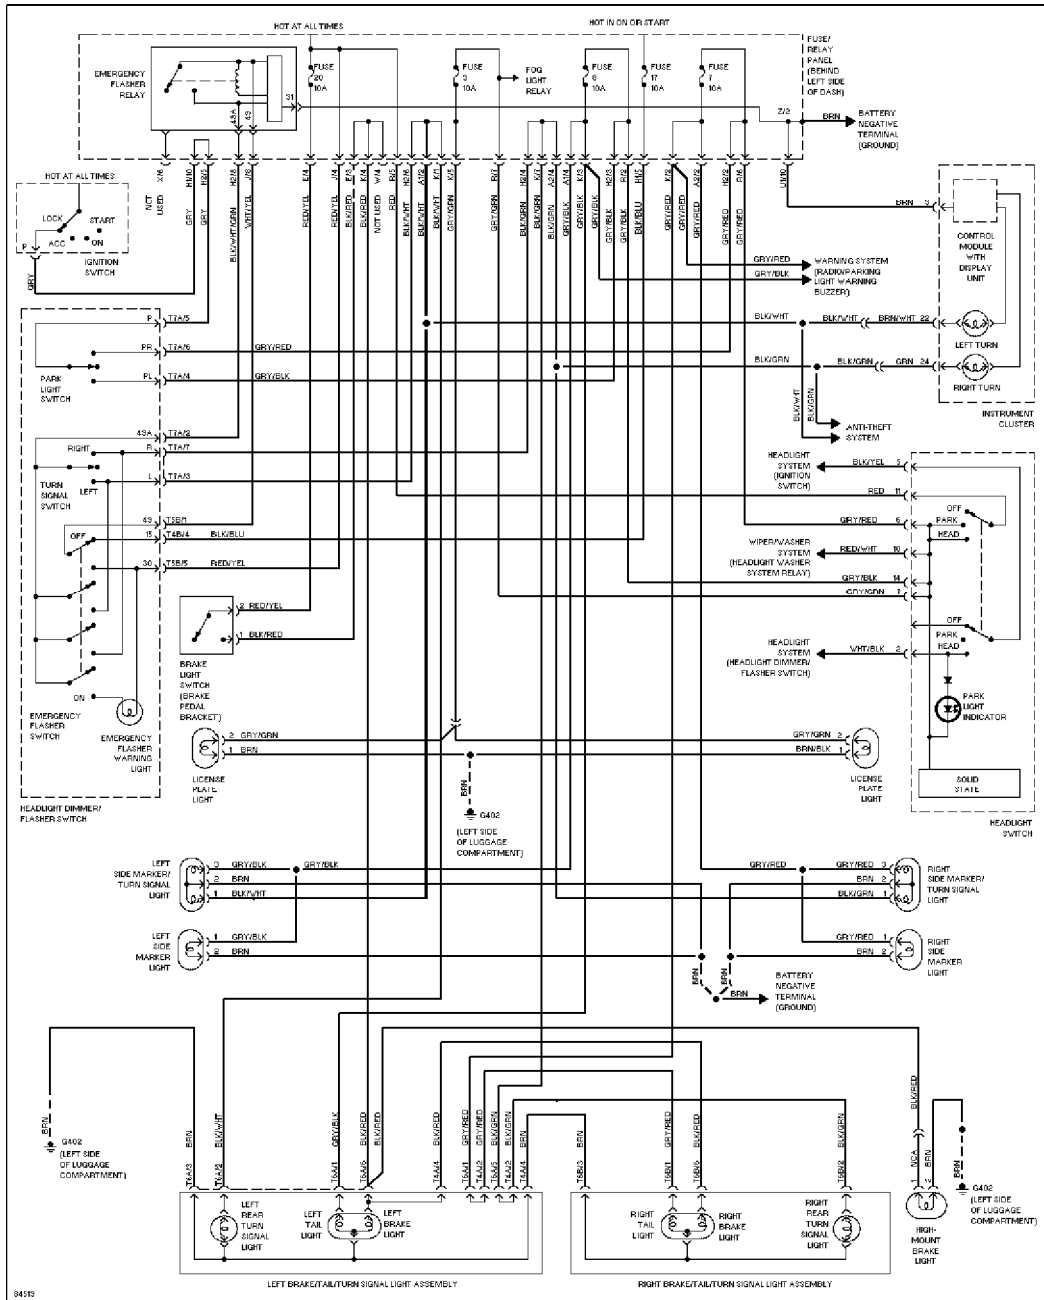

SYSTEM WIRING DIAGRAMS

Article Text (p. 12)

1995 Volkswagen Passat

For Volkswagen Technical Site

Copyright © 1998 Mitchell Repair Information Company, LLC

Tuesday, December 07, 1999 11:14PM

Exterior Lamps Circuit

GROUND DISTRIBUTION