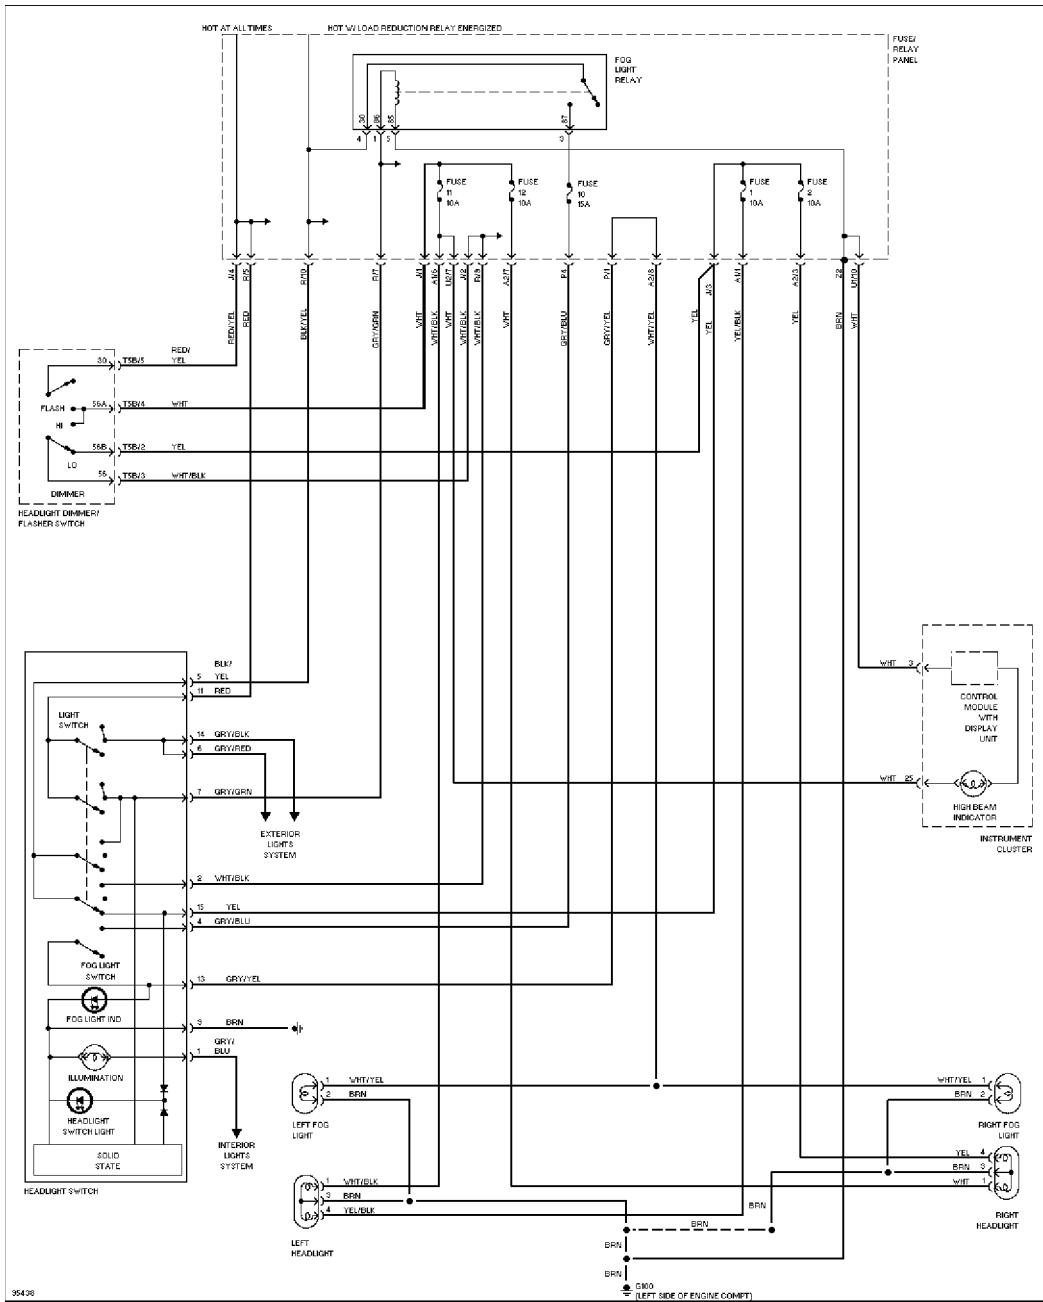

Ground Distribution Circuit (4 of 4)

HEADLIGHTS

SYSTEM WIRING DIAGRAMS

Article Text (p. 20)

1997 Volkswagen Passat

For <http://volkswagen.msk.ru>

Copyright © 1998 Mitchell Repair Information Company, LLC

Sunday, January 28, 2001 11:49PM