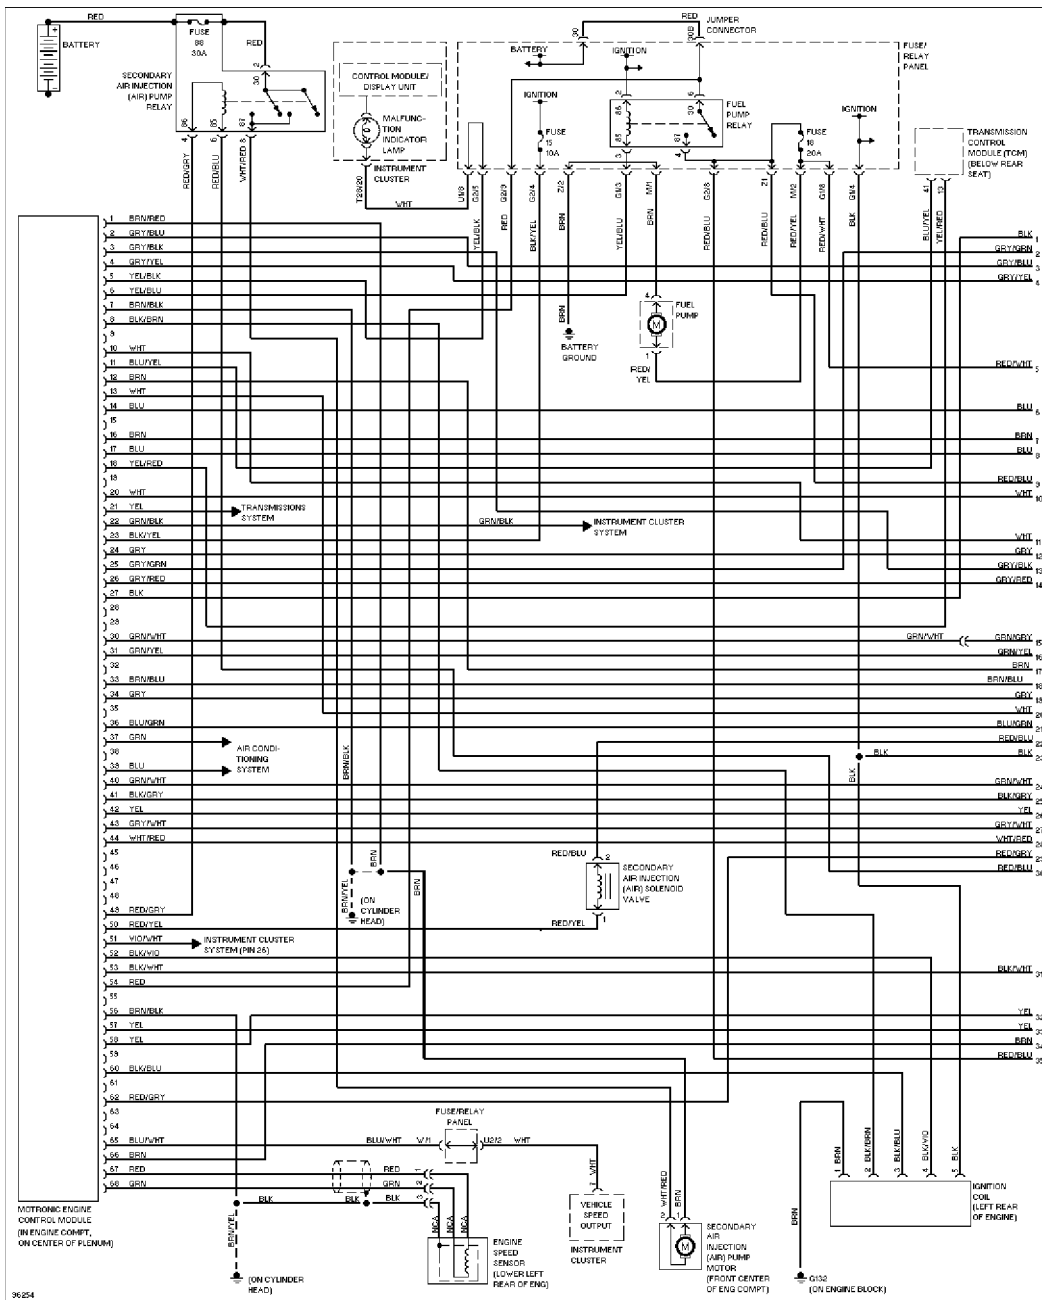

SYSTEM WIRING DIAGRAMS

Article Text (p. 12)

1997 Volkswagen Passat

For <http://volkswagen.msk.ru>

Copyright © 1998 Mitchell Repair Information Company, LLC

Sunday, January 28, 2001 11:49PM

2.8L, Engine Performance Circuits (1 of 2)