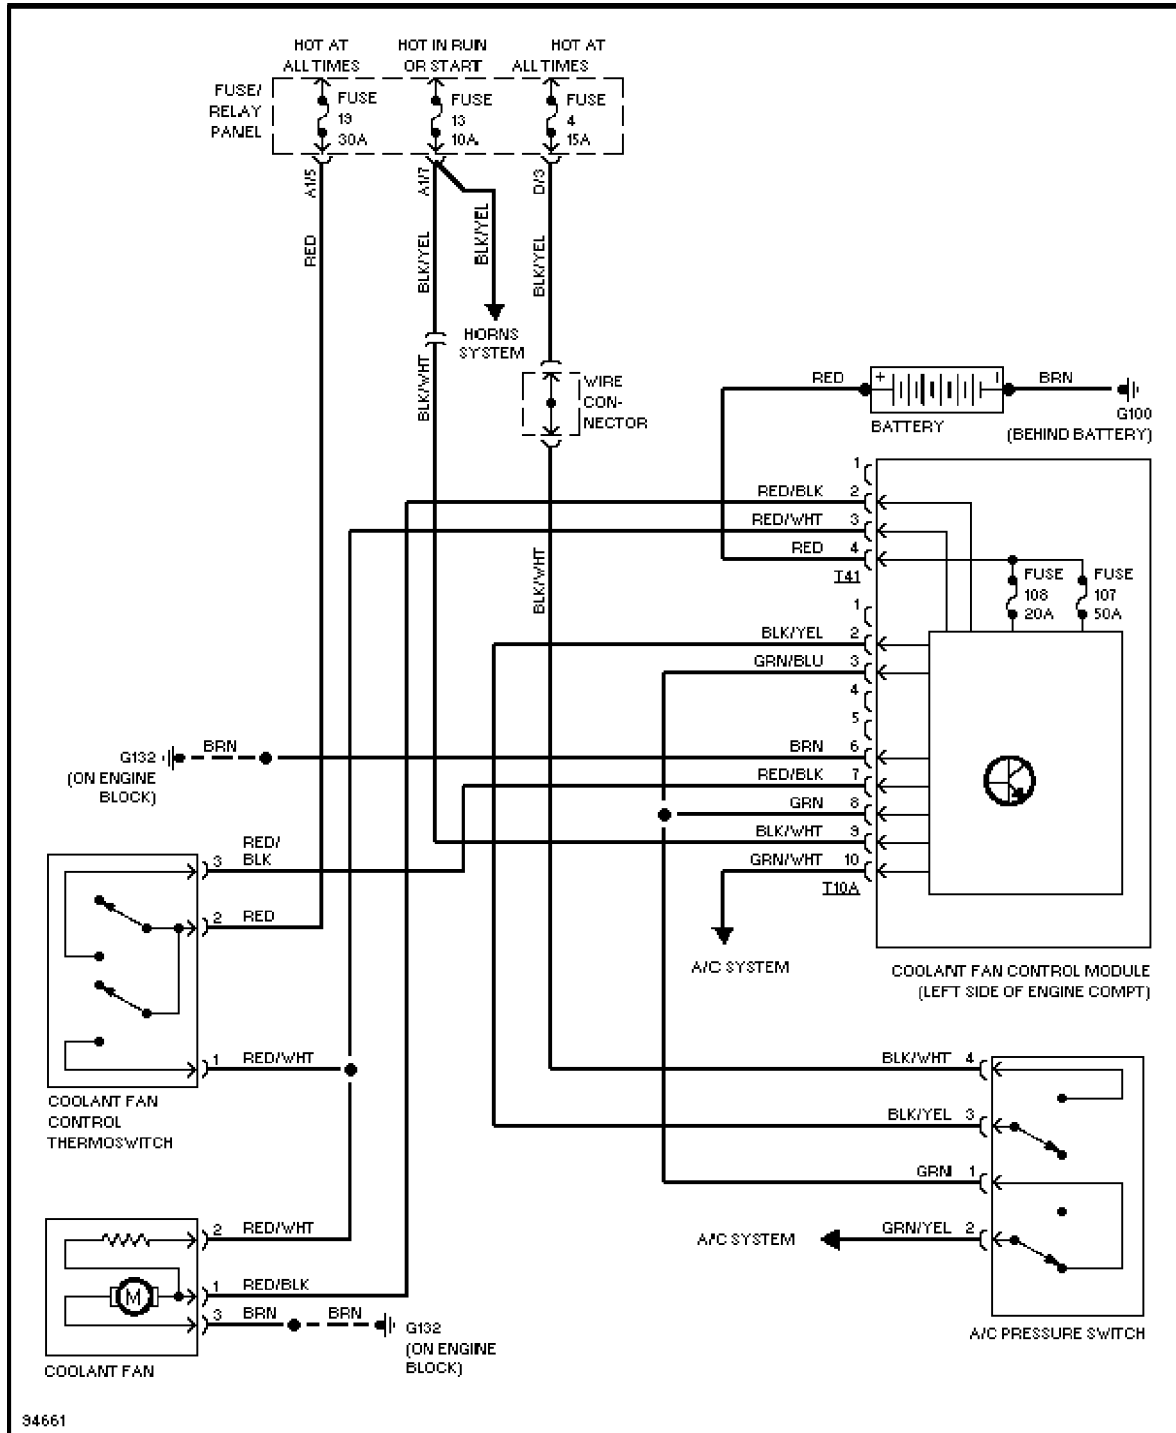

SYSTEM WIRING DIAGRAMS

Article Text (p. 5)

1997 Volkswagen Passat

For <http://volkswagen.msk.ru>

Copyright © 1998 Mitchell Repair Information Company, LLC

Sunday, January 28, 2001 11:49PM

1.9L

1.9L Turbo Diesel, Cooling Fan Circuit

2.8L