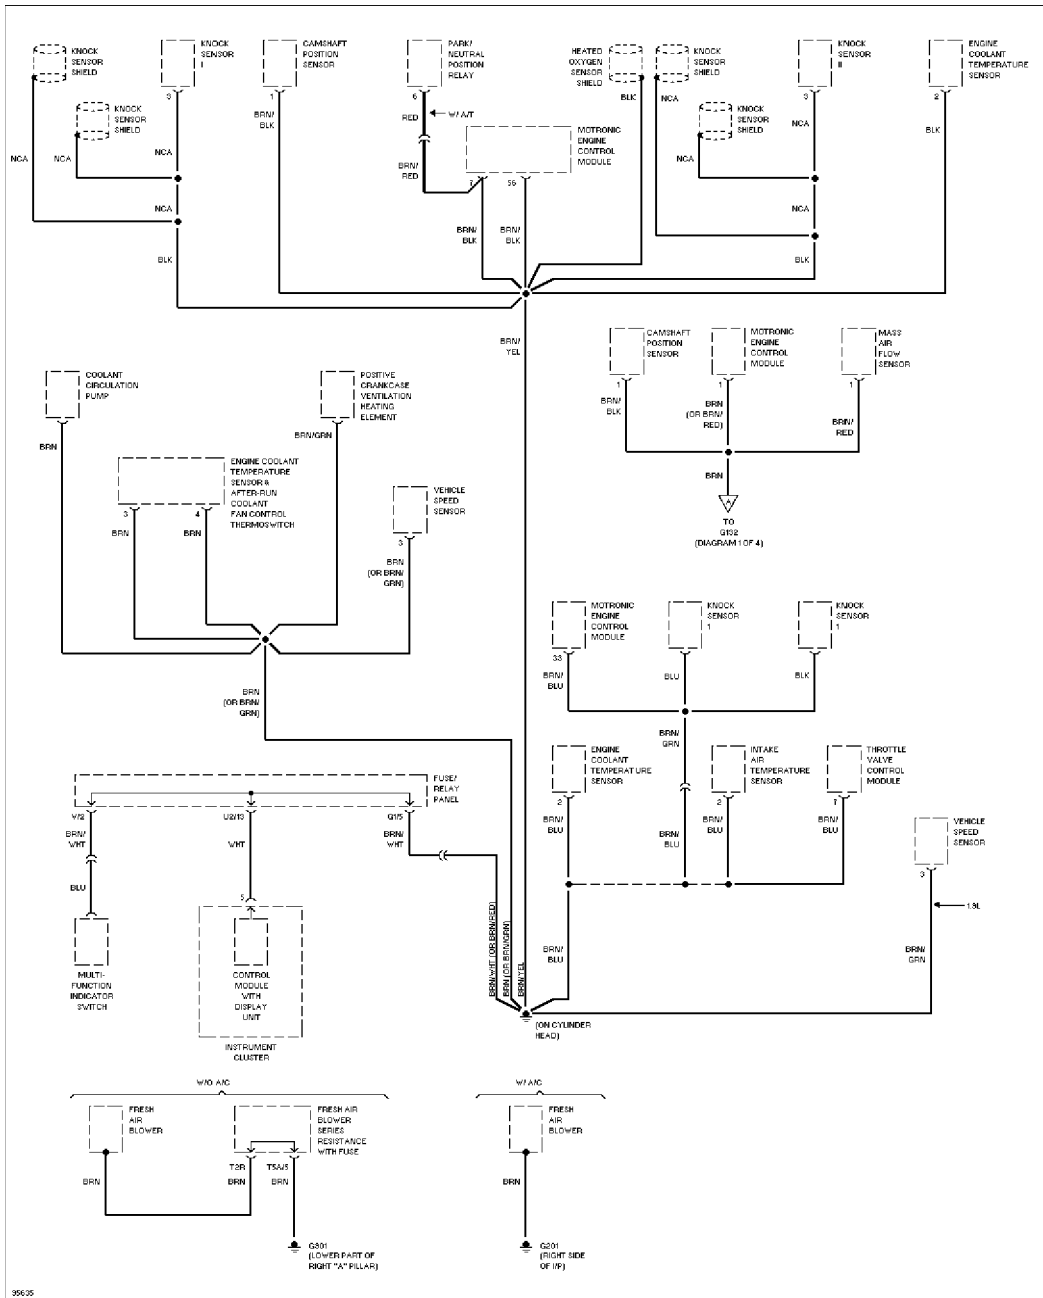

SYSTEM WIRING DIAGRAMS
Article Text (p. 17)
1997 Volkswagen Passat
For <http://volkswagen.msk.ru>
Copyright © 1998 Mitchell Repair Information Company, LLC
Sunday, January 28, 2001 11:49PM

Ground Distribution Circuit (2 of 4)