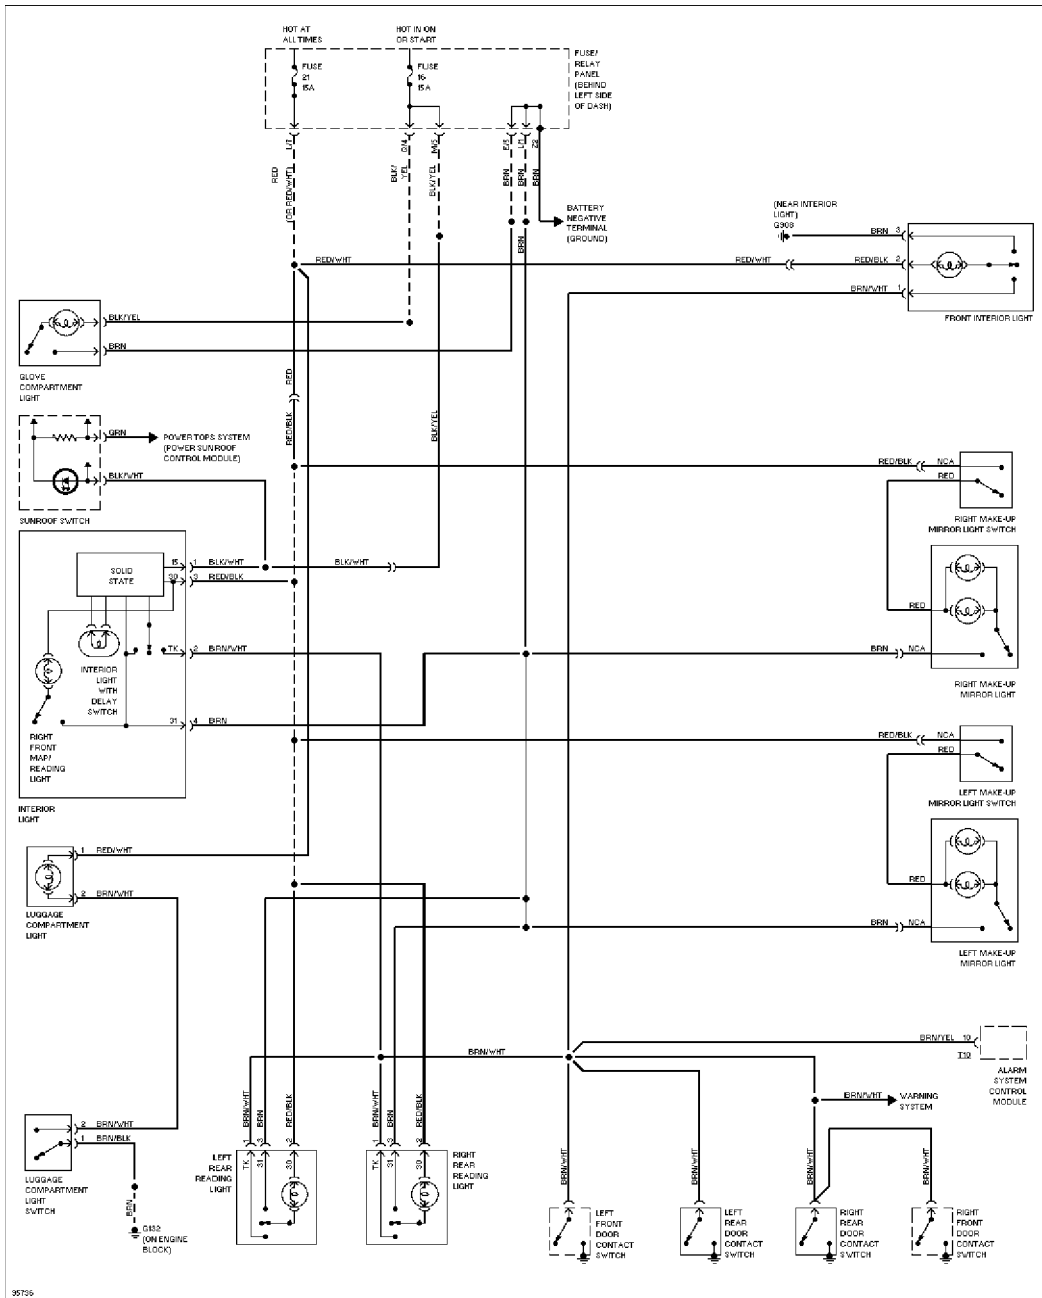

INTERIOR LIGHTS

SYSTEM WIRING DIAGRAMS

Article Text (p. 24)

1997 Volkswagen Passat

For <http://volkswagen.msk.ru>

Copyright © 1998 Mitchell Repair Information Company, LLC

Sunday, January 28, 2001 11:49PM

Courtesy Lamps Circuit

SYSTEM WIRING DIAGRAMS

Article Text (p. 25)

1997 Volkswagen Passat

For <http://volkswagen.msk.ru>

Copyright © 1998 Mitchell Repair Information Company, LLC

Sunday, January 28, 2001 11:49PM

Instrument Illumination Circuit