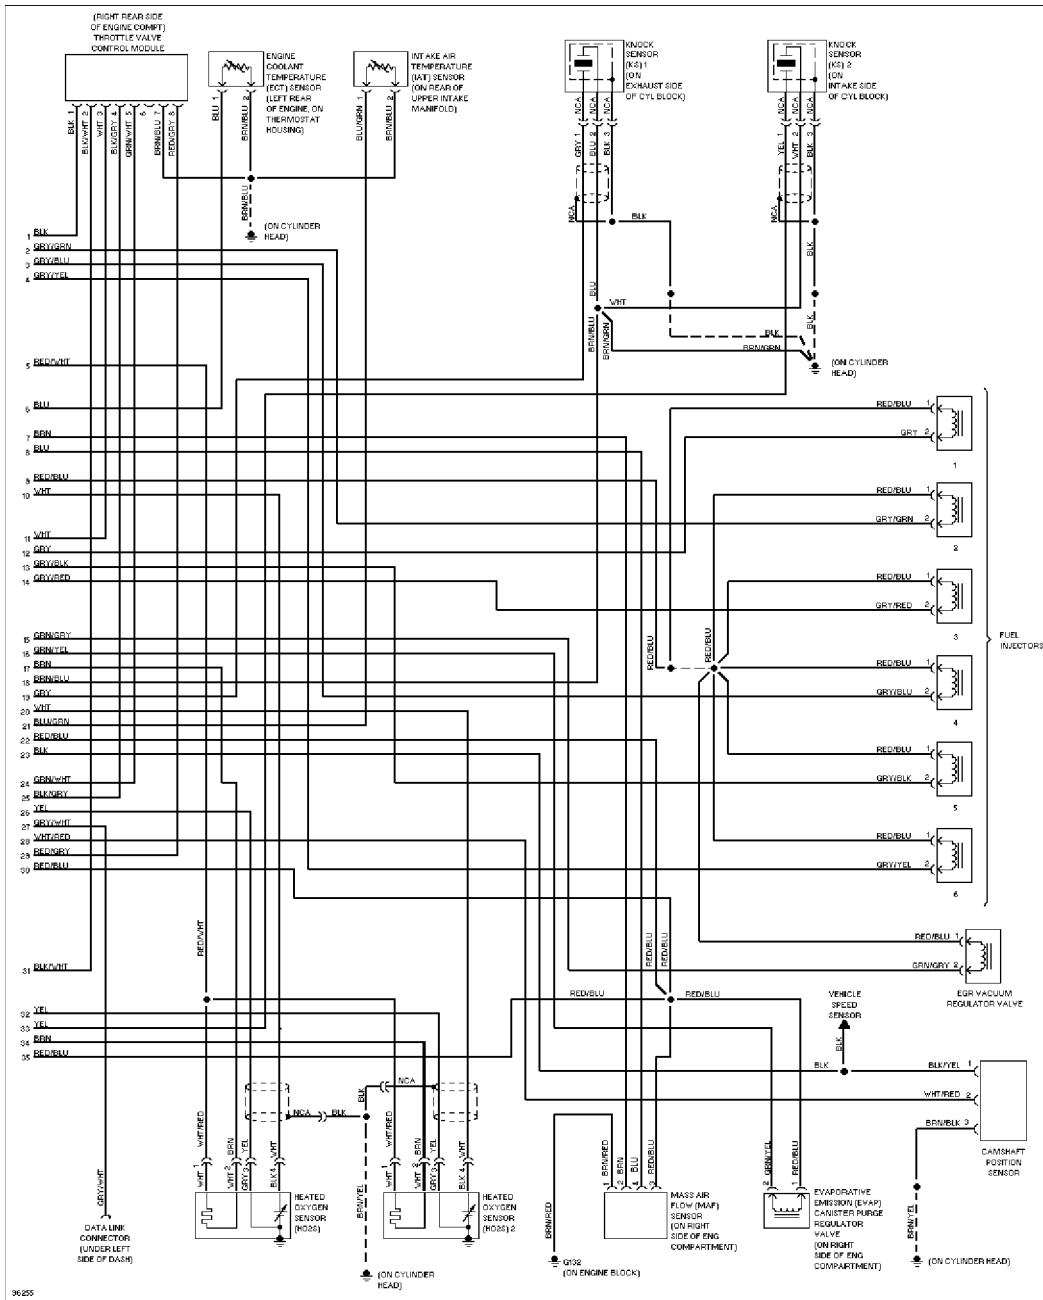

SYSTEM WIRING DIAGRAMS
Article Text (p. 13)
1997 Volkswagen Passat
For <http://volkswagen.msk.ru>
Copyright © 1998 Mitchell Repair Information Company, LLC
Sunday, January 28, 2001 11:49PM

2.8L, Engine Performance Circuits (2 of 2)

EXTERIOR LIGHTS