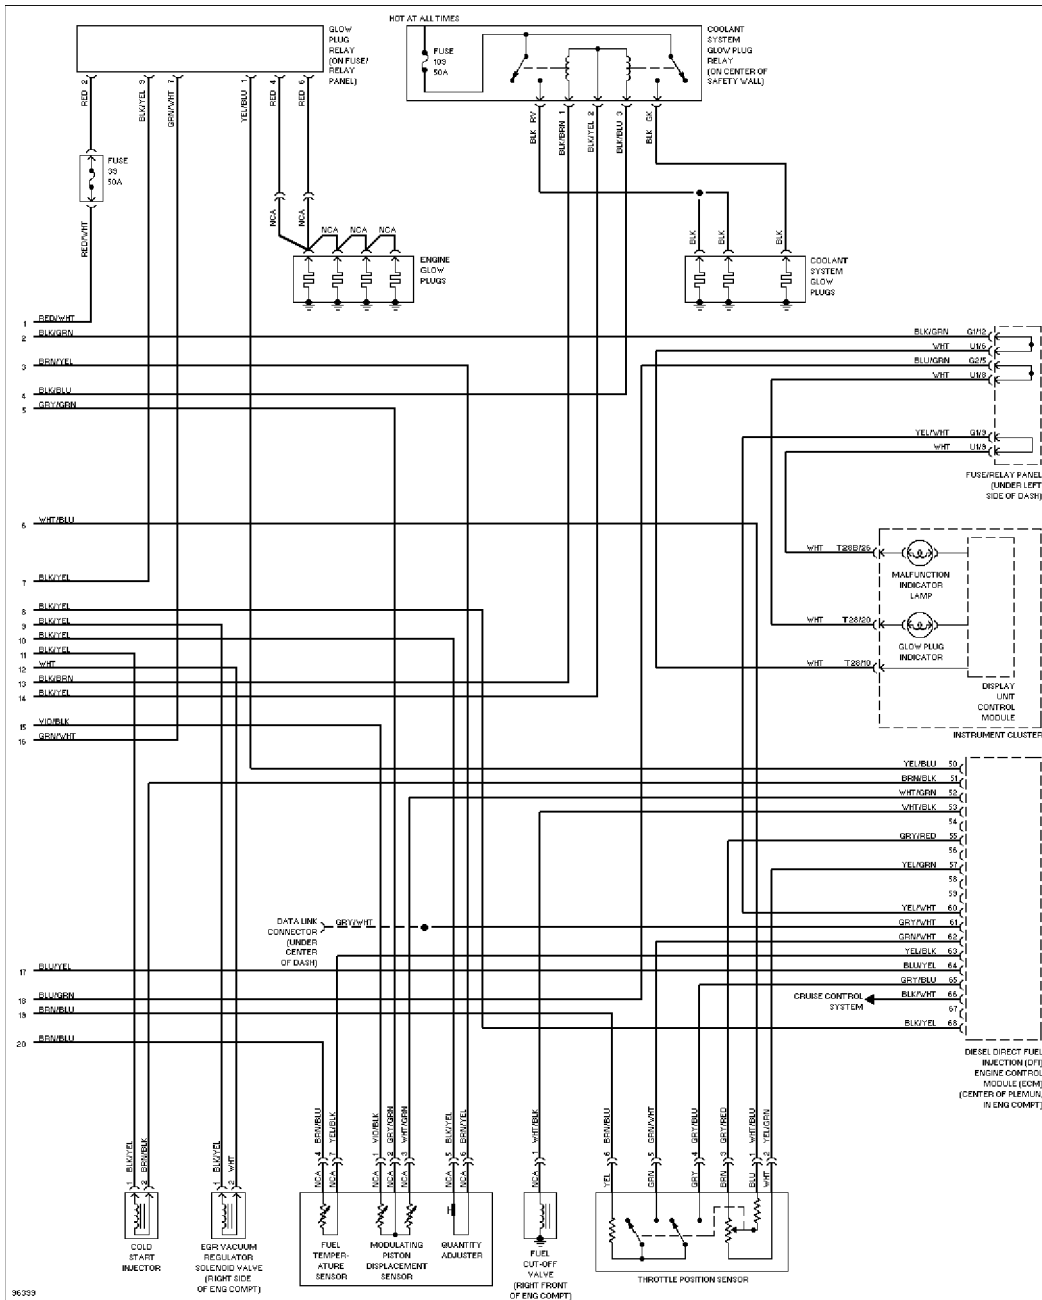

SYSTEM WIRING DIAGRAMS

Article Text (p. 11)

1997 Volkswagen Passat

For <http://volkswagen.msk.ru>

Copyright © 1998 Mitchell Repair Information Company, LLC

Sunday, January 28, 2001 11:49PM

1.9L Turbo Diesel, Engine Performance Circuits (2 of 2)

2.8L