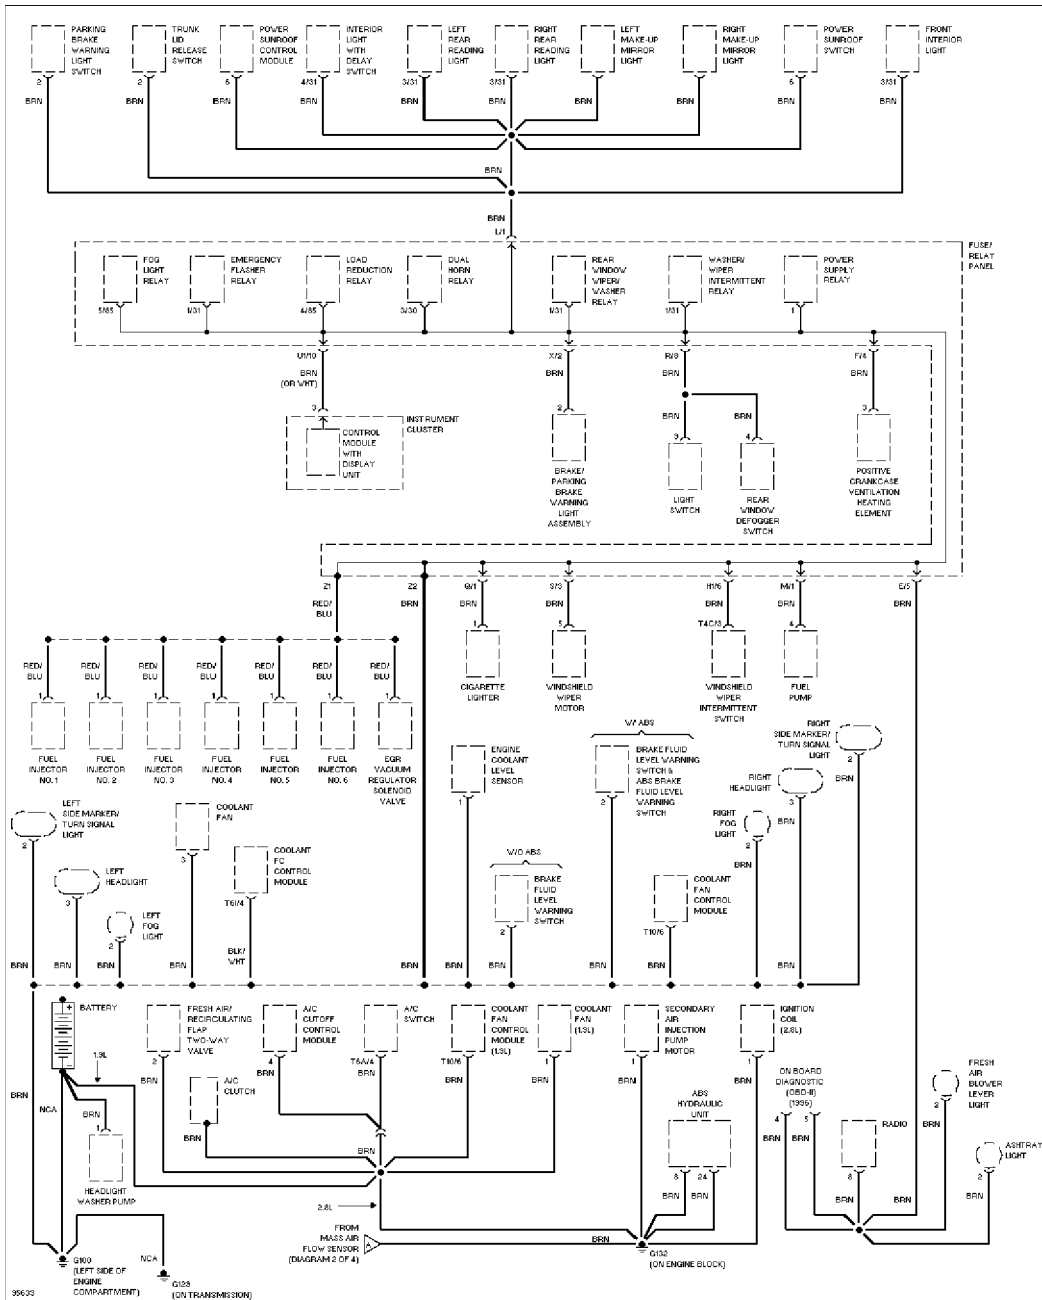

SYSTEM WIRING DIAGRAMS
Article Text (p. 16)
1997 Volkswagen Passat
For <http://volkswagen.msk.ru>
Copyright © 1998 Mitchell Repair Information Company, LLC
Sunday, January 28, 2001 11:49PM

Ground Distribution Circuit (1 of 4)