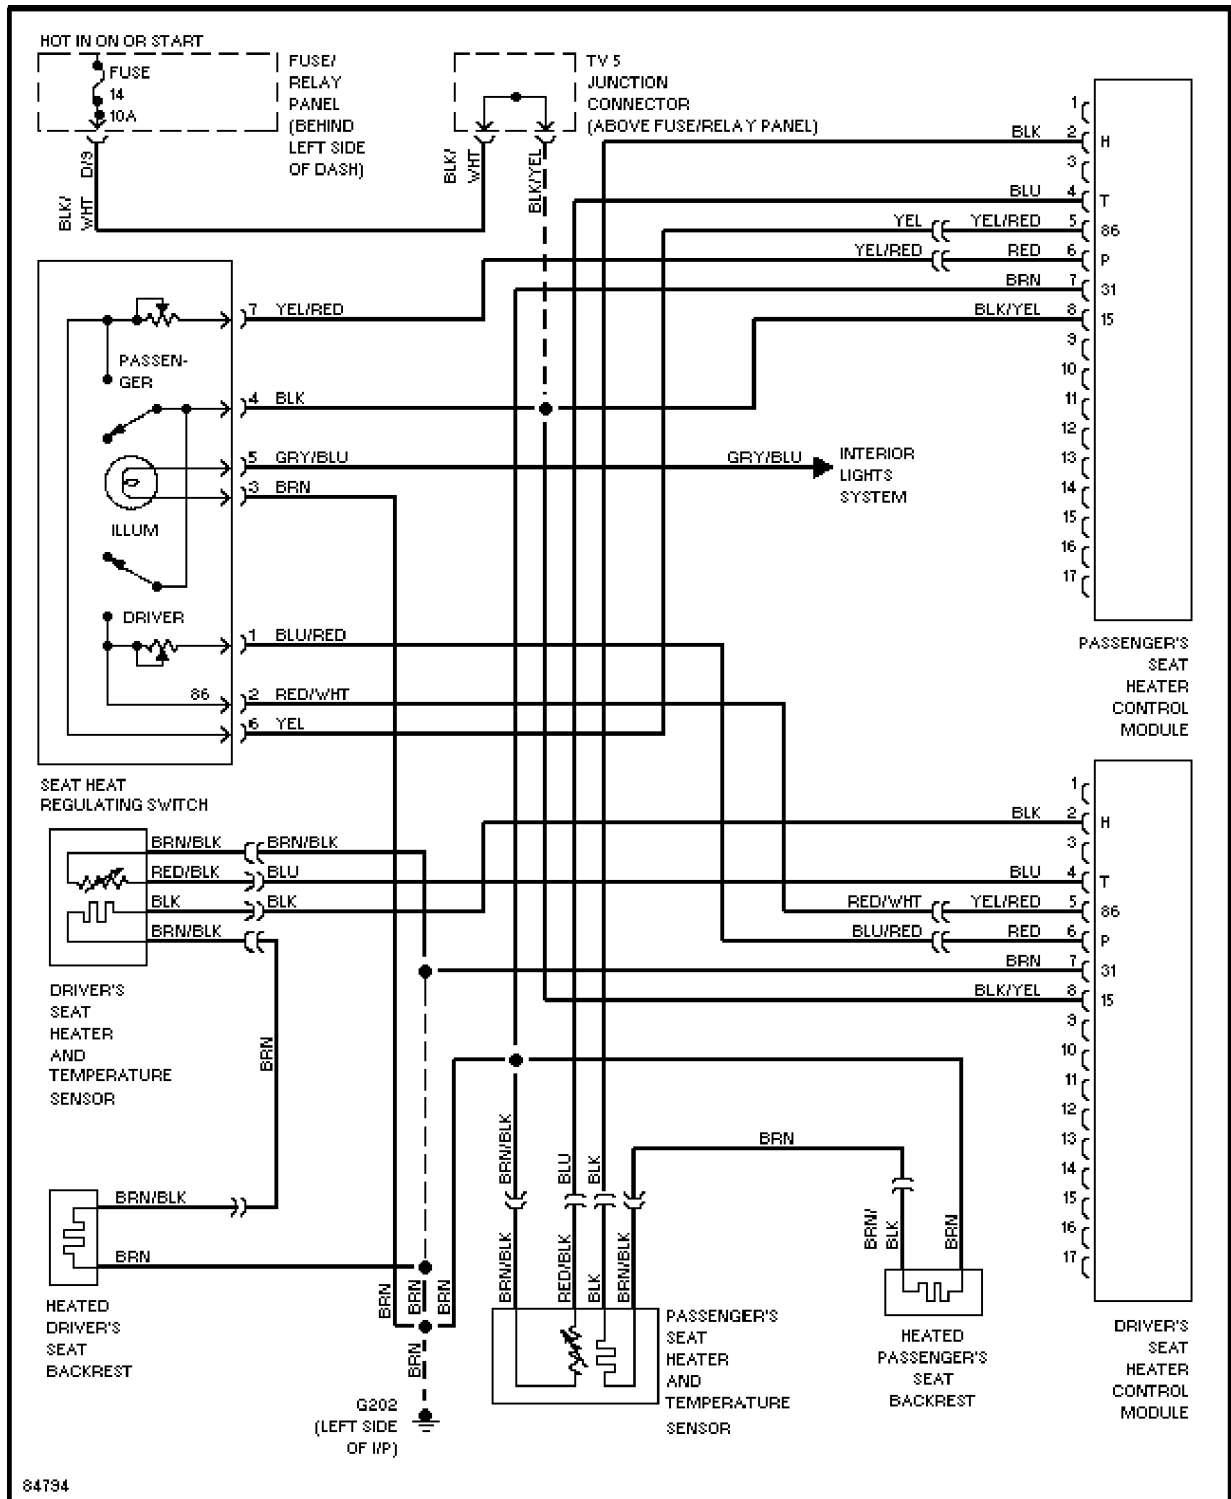

Power Mirror Circuit

POWER SEATS

SYSTEM WIRING DIAGRAMS

Article Text (p. 32)

1997 Volkswagen Passat

For <http://volkswagen.msk.ru>

Copyright © 1998 Mitchell Repair Information Company, LLC

Sunday, January 28, 2001 11:49PM