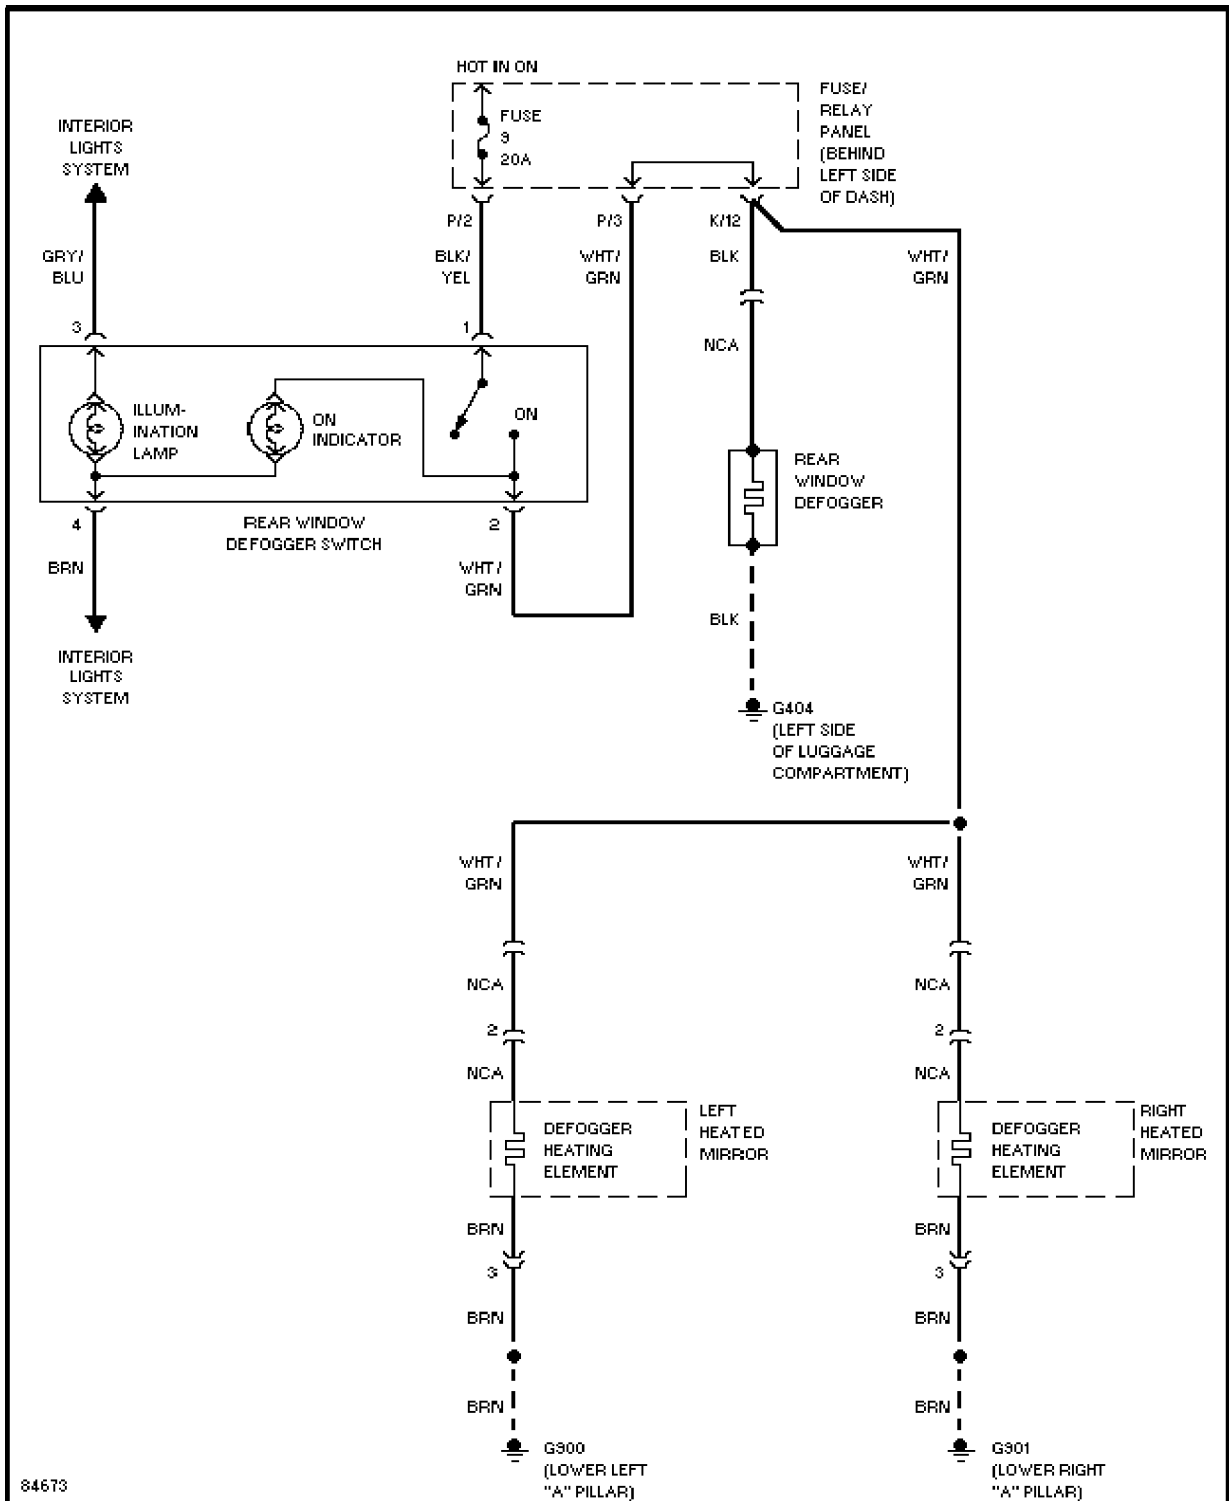

SYSTEM WIRING DIAGRAMS

Article Text (p. 9)

1997 Volkswagen Passat

For <http://volkswagen.msk.ru>

Copyright © 1998 Mitchell Repair Information Company, LLC

Sunday, January 28, 2001 11:49PM

Defogger Circuit

ENGINE PERFORMANCE