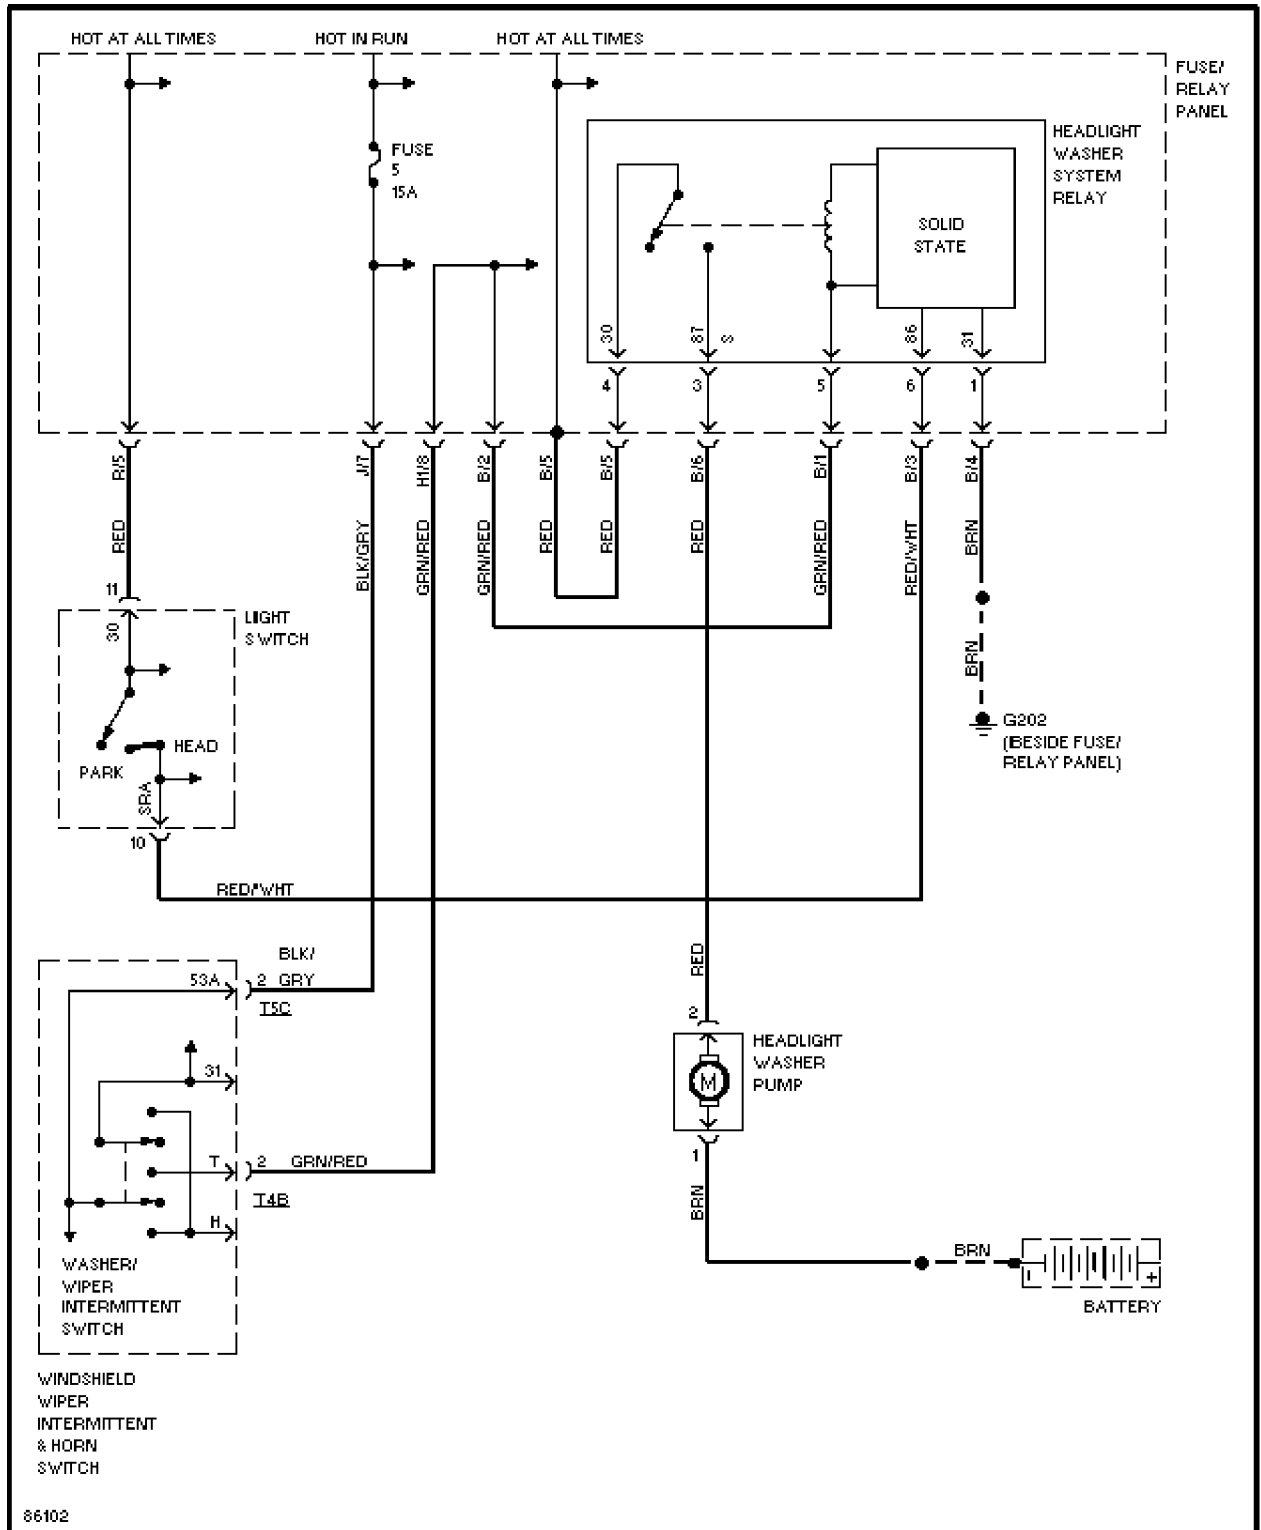

SYSTEM WIRING DIAGRAMS

Article Text (p. 43)

1997 Volkswagen Passat

For <http://volkswagen.msk.ru>

Copyright © 1998 Mitchell Repair Information Company, LLC

Sunday, January 28, 2001 11:49PM

Headlamp Washer Circuit