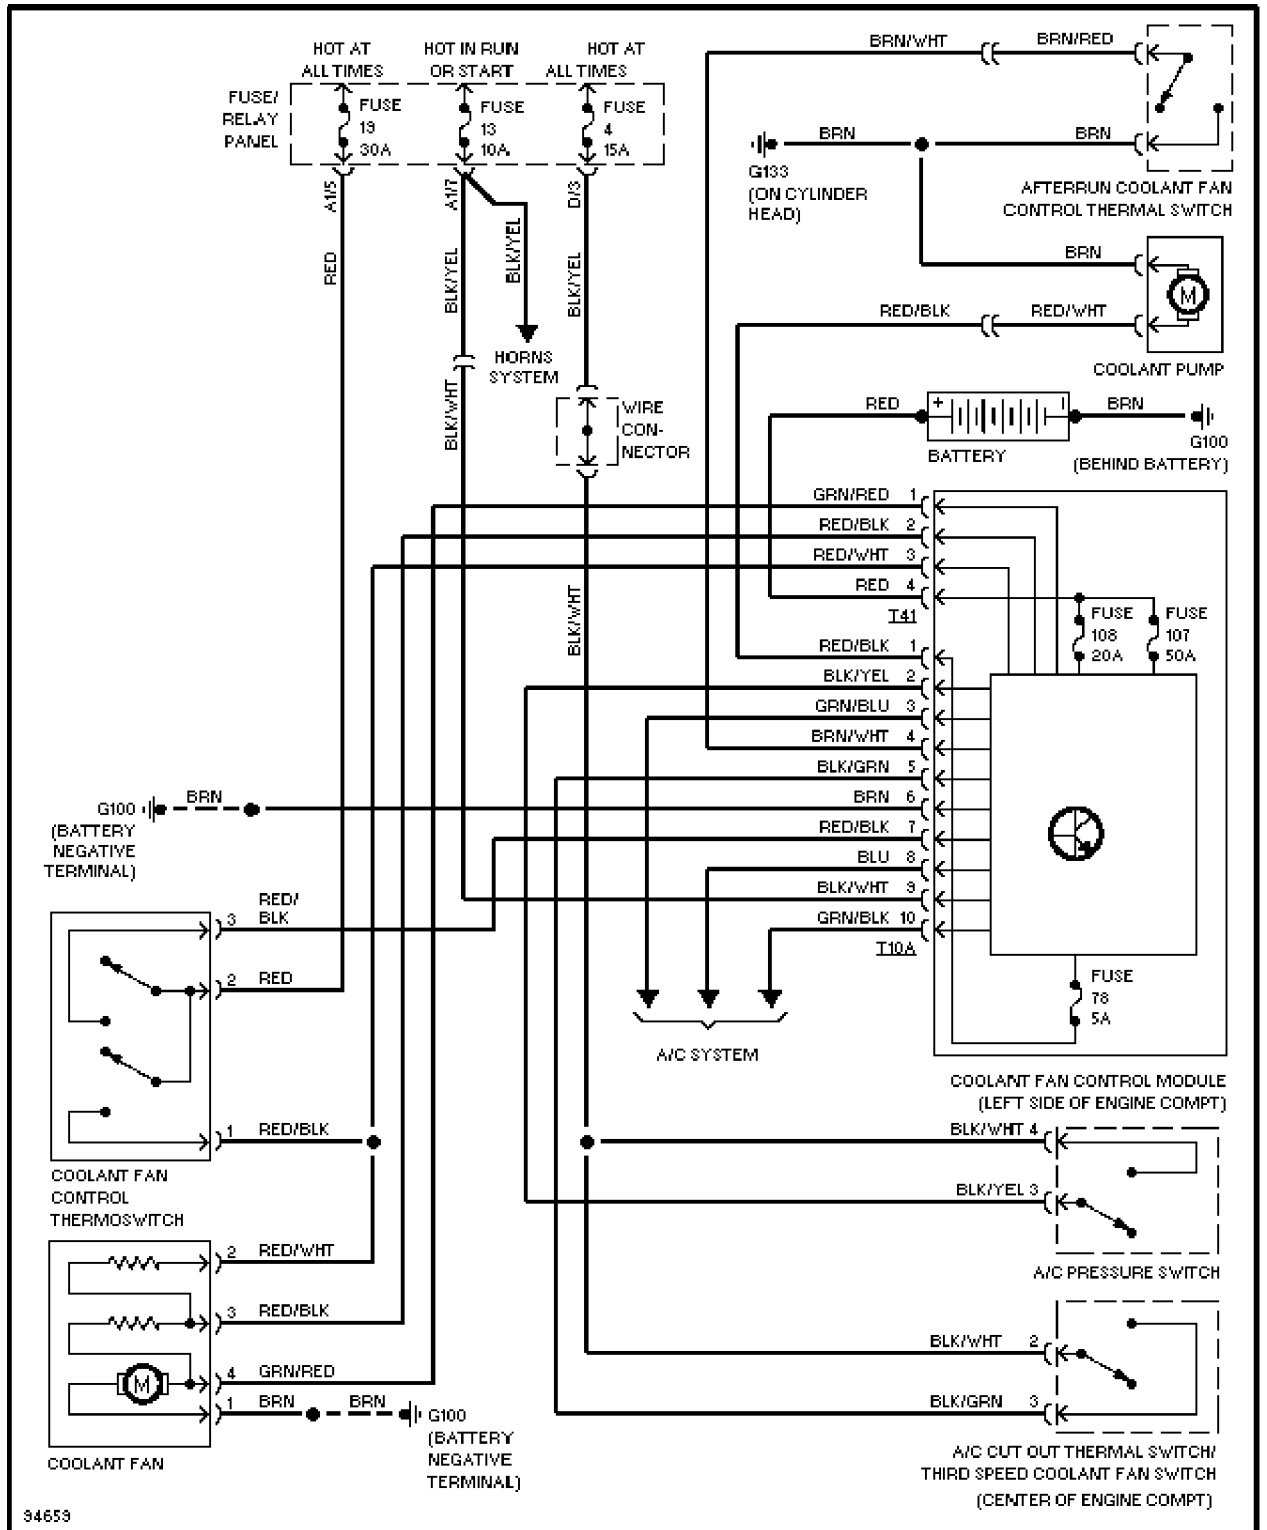

SYSTEM WIRING DIAGRAMS

Article Text (p. 6)

1997 Volkswagen Passat

For <http://volkswagen.msk.ru>

Copyright © 1998 Mitchell Repair Information Company, LLC

Sunday, January 28, 2001 11:49PM

2.8L, Cooling Fan Circuit

CRUISE CONTROL