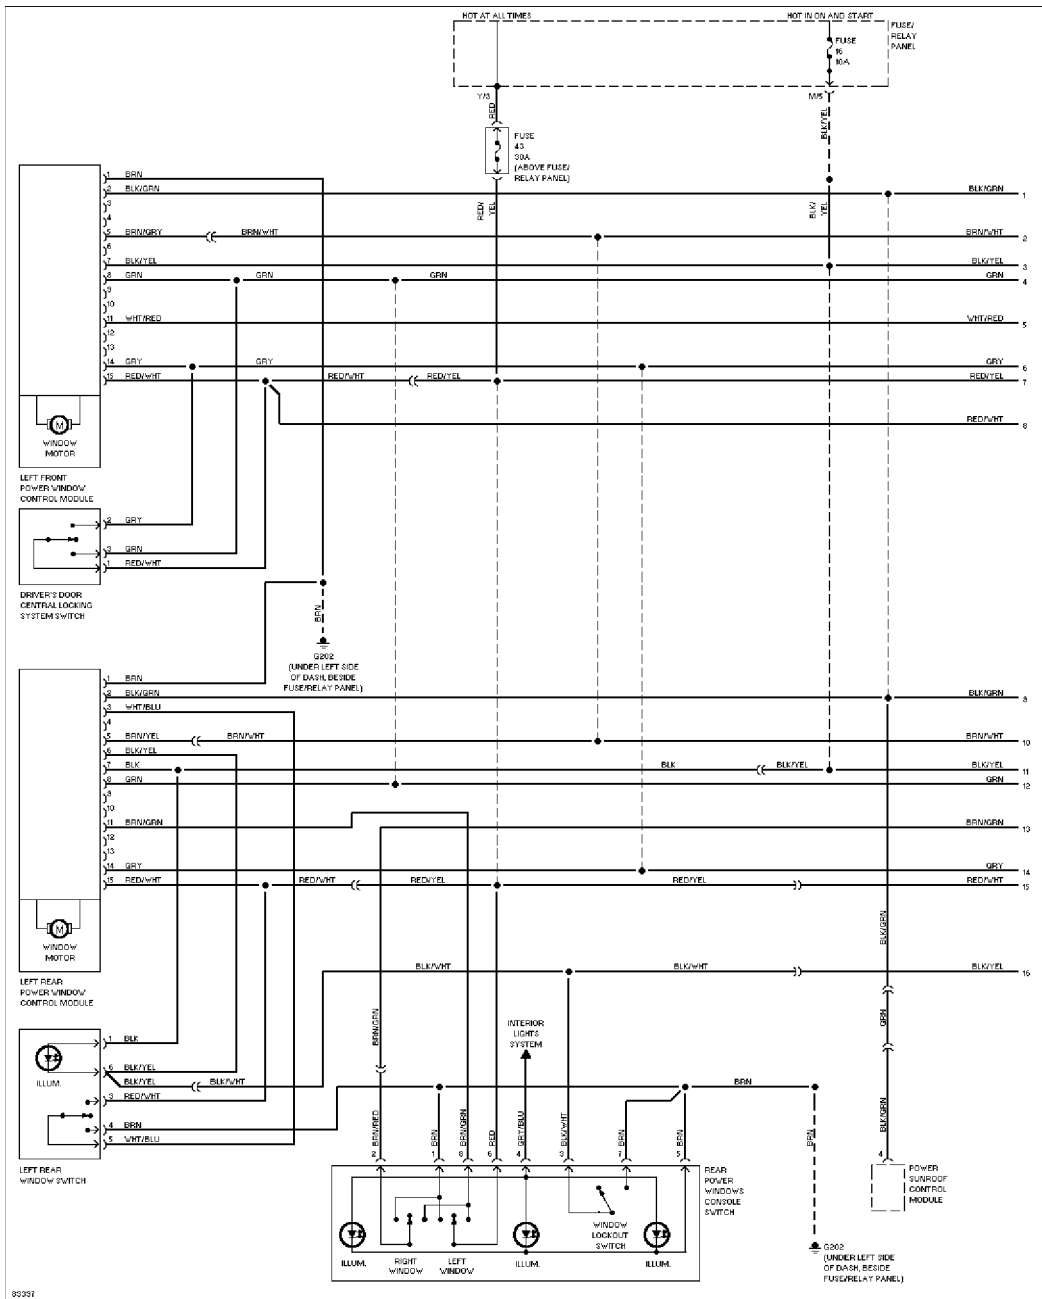

Sunroof Circuit

POWER WINDOWS

SYSTEM WIRING DIAGRAMS

Article Text (p. 34)

1997 Volkswagen Passat

For <http://volkswagen.msk.ru>

Copyright © 1998 Mitchell Repair Information Company, LLC

Sunday, January 28, 2001 11:49PM

Power Window Circuit (1 of 2)

SYSTEM WIRING DIAGRAMS

Article Text (p. 36)

1997 Volkswagen Passat

For <http://volkswagen.msk.ru>

Copyright © 1998 Mitchell Repair Information Company, LLC

Sunday, January 28, 2001 11:49PM