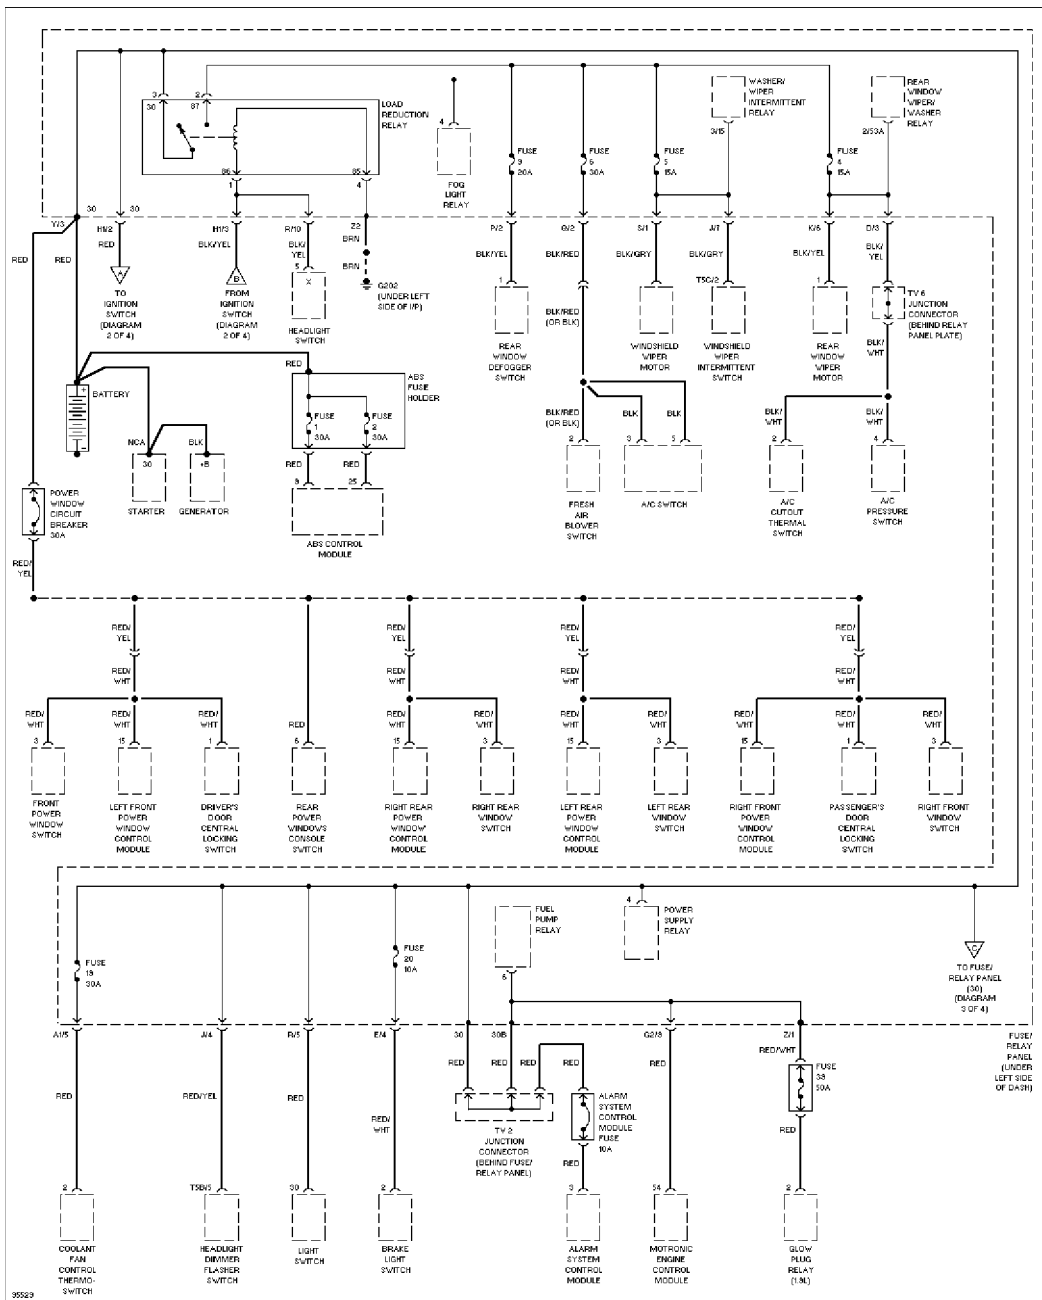

POWER DISTRIBUTION

SYSTEM WIRING DIAGRAMS

Article Text (p. 26)

1997 Volkswagen Passat

For <http://volkswagen.msk.ru>

Copyright © 1998 Mitchell Repair Information Company, LLC

Sunday, January 28, 2001 11:49PM