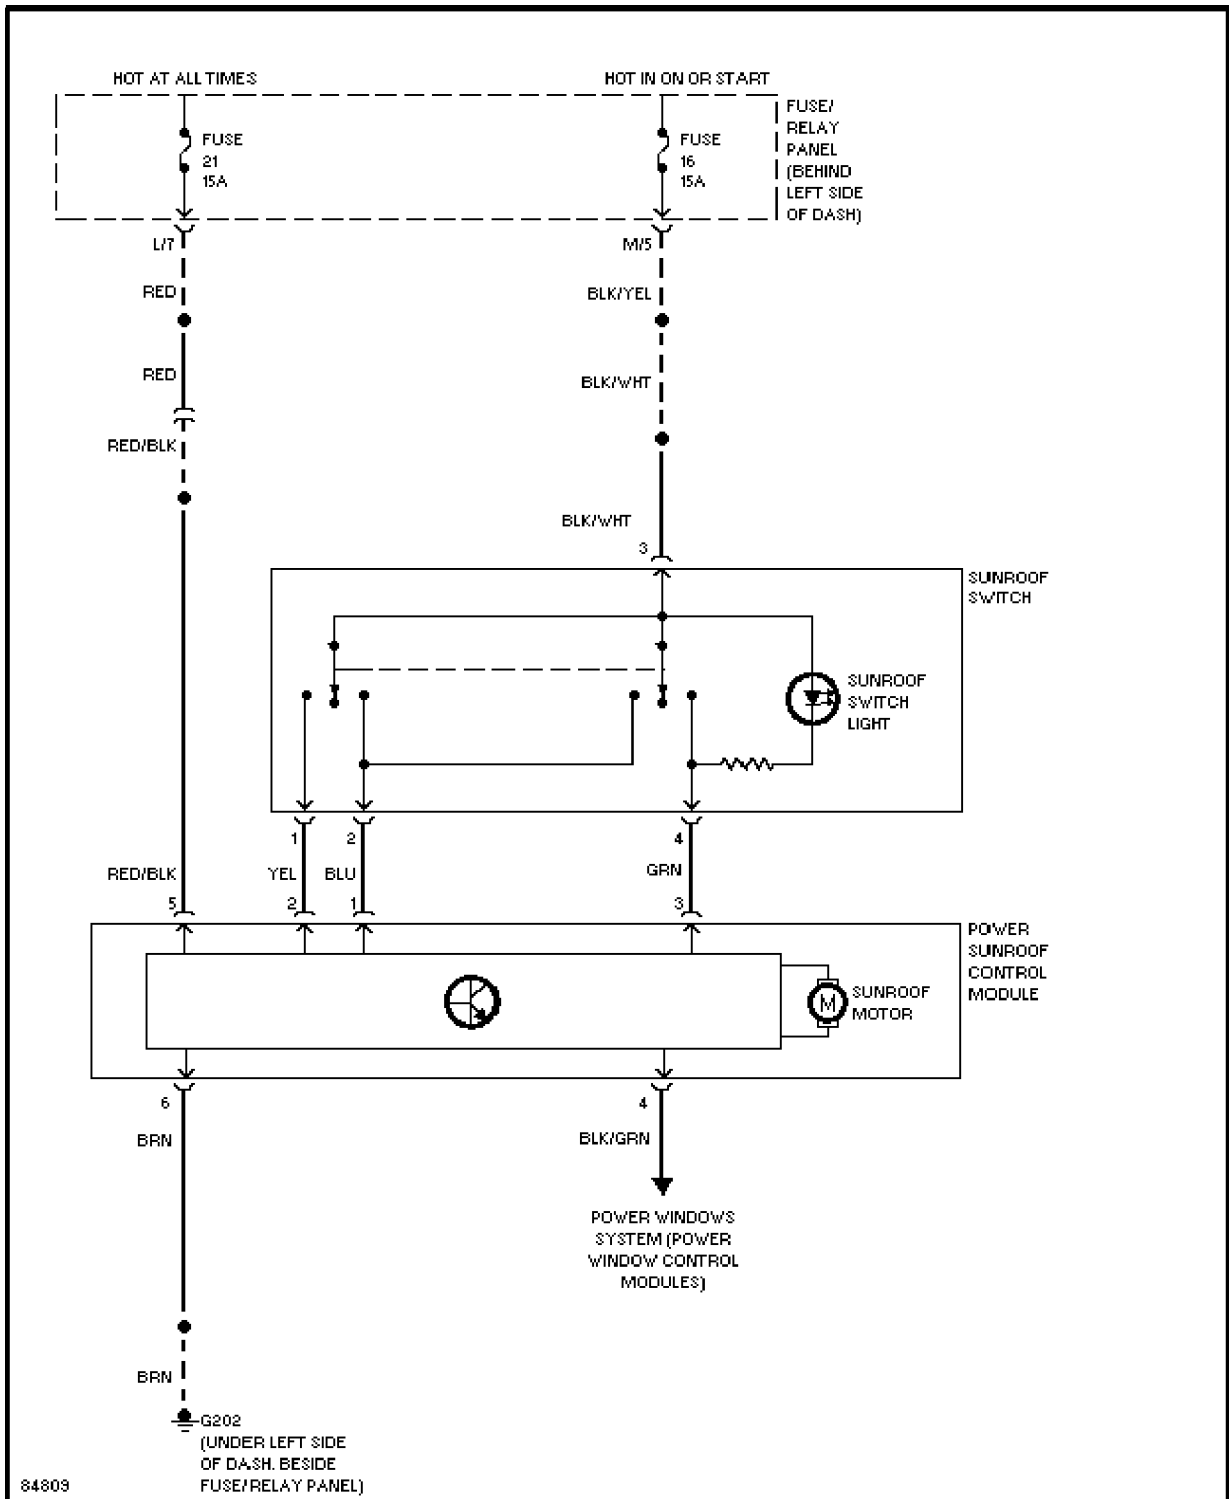

Heated Seats Circuit

POWER TOP/SUNROOF

SYSTEM WIRING DIAGRAMS

Article Text (p. 33)

1997 Volkswagen Passat

For <http://volkswagen.msk.ru>

Copyright © 1998 Mitchell Repair Information Company, LLC

Sunday, January 28, 2001 11:49PM