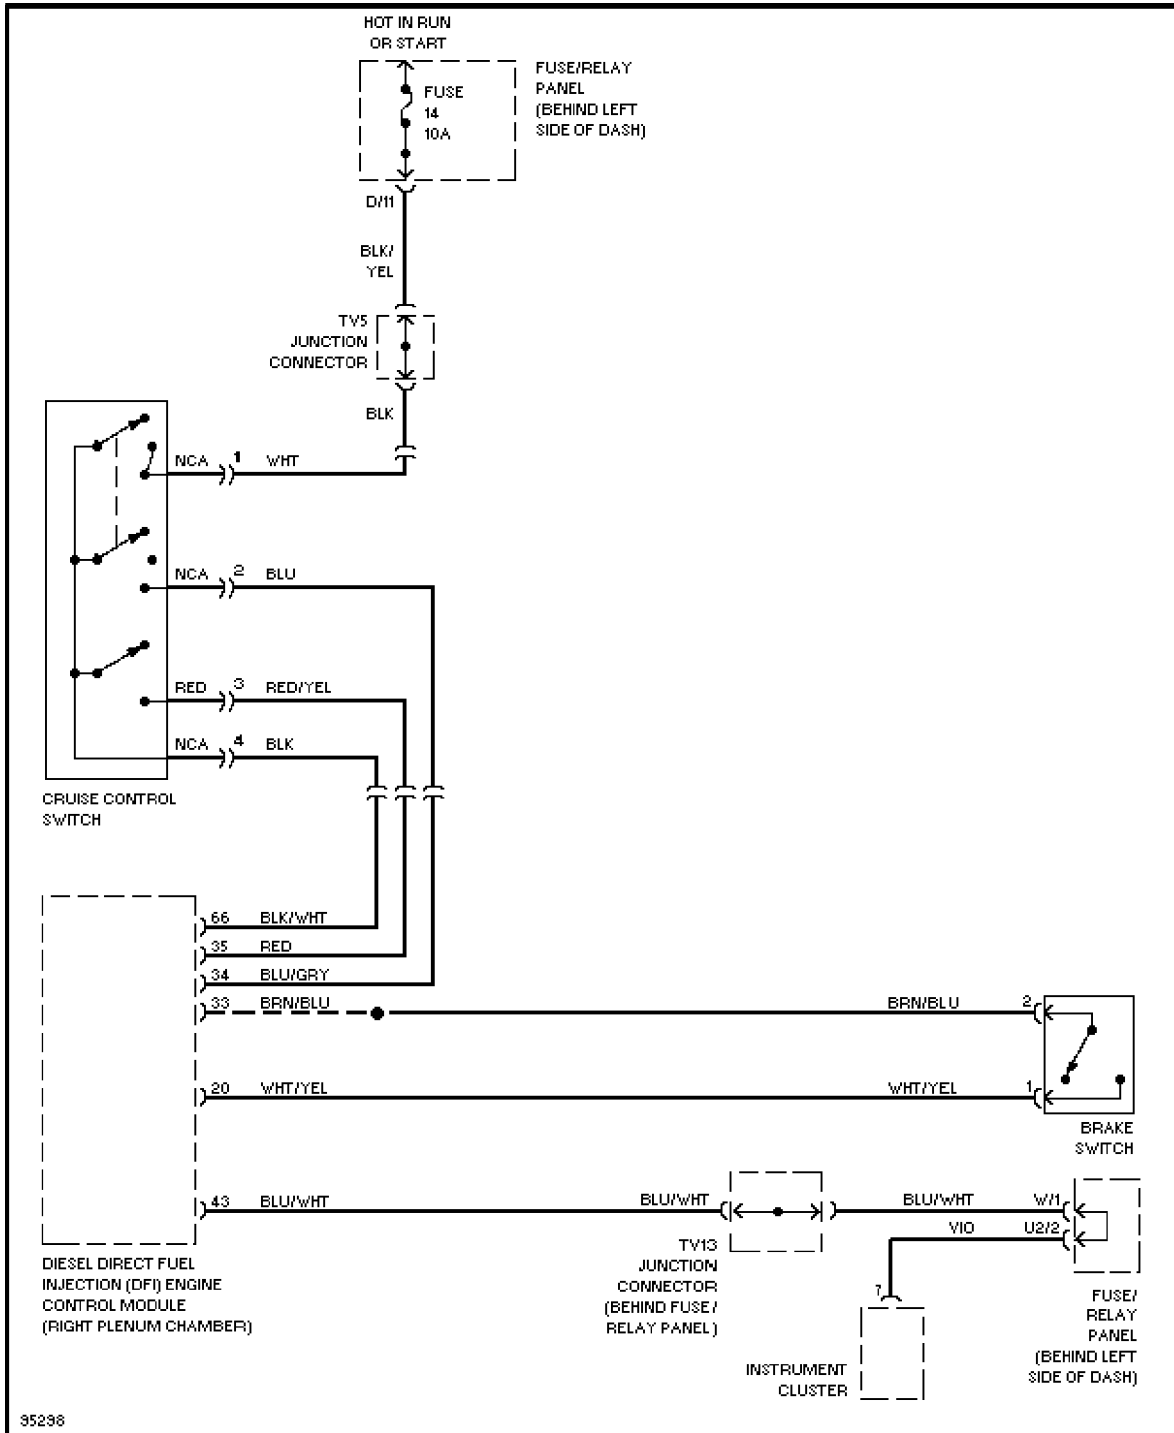

SYSTEM WIRING DIAGRAMS

Article Text (p. 7)

1997 Volkswagen Passat

For <http://volkswagen.msk.ru>

Copyright © 1998 Mitchell Repair Information Company, LLC

Sunday, January 28, 2001 11:49PM

1.9L

1.9L Turbo Diesel, Cruise Control Circuit

2.8L