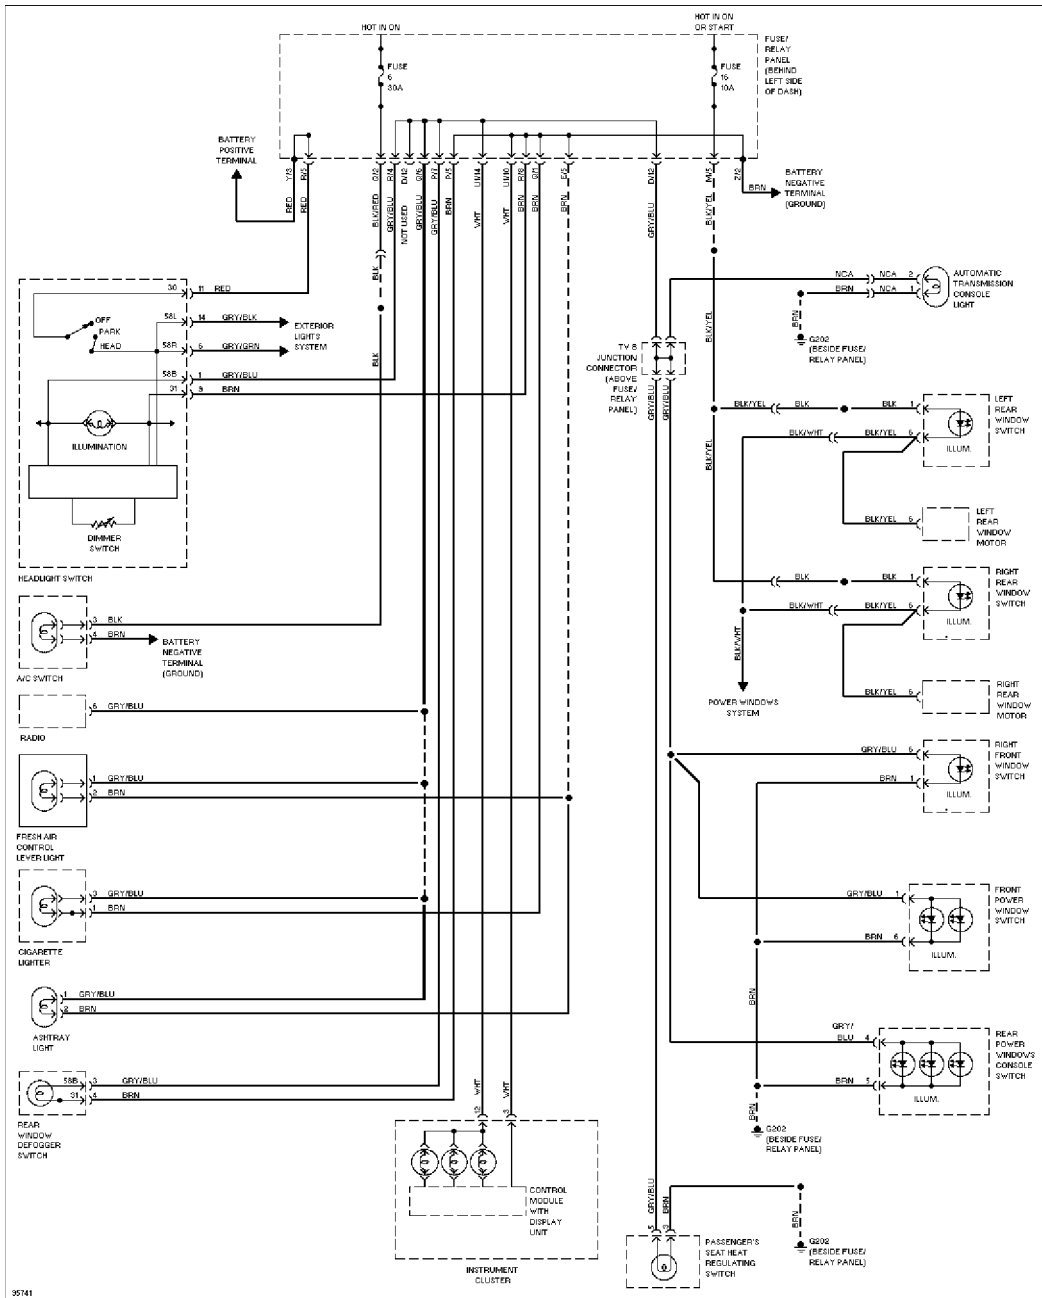

SYSTEM WIRING DIAGRAMS

Article Text (p. 25)

1997 Volkswagen Passat

For <http://volkswagen.msk.ru>

Copyright © 1998 Mitchell Repair Information Company, LLC

Sunday, January 28, 2001 11:49PM

Instrument Illumination Circuit