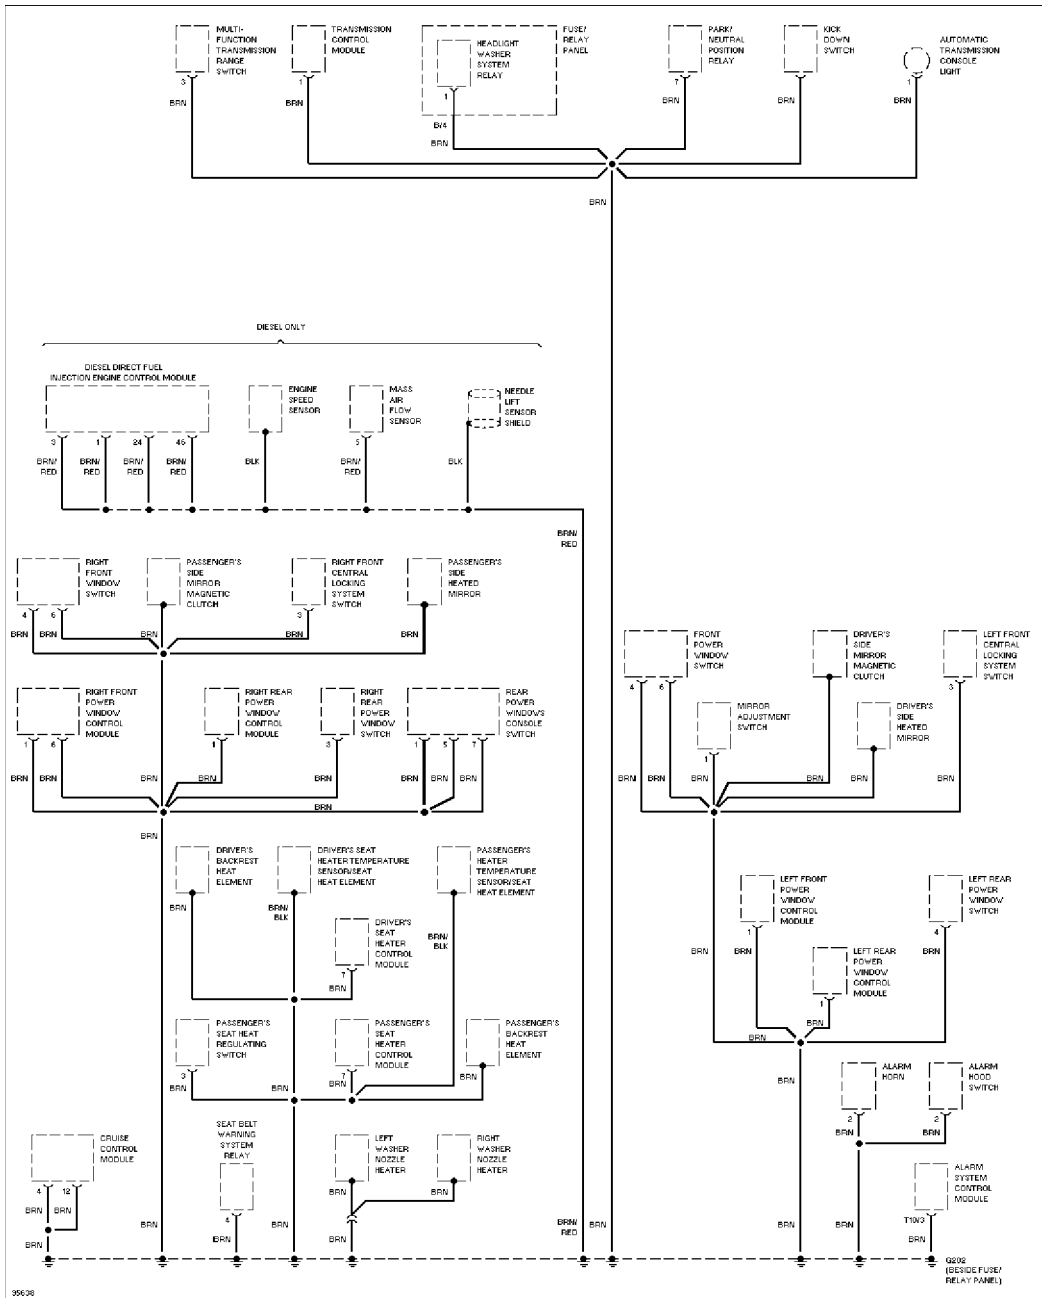

Ground Distribution Circuit (2 of 4)

SYSTEM WIRING DIAGRAMS

Article Text (p. 18)

1997 Volkswagen Passat

For <http://volkswagen.msk.ru>

Copyright © 1998 Mitchell Repair Information Company, LLC

Sunday, January 28, 2001 11:49PM