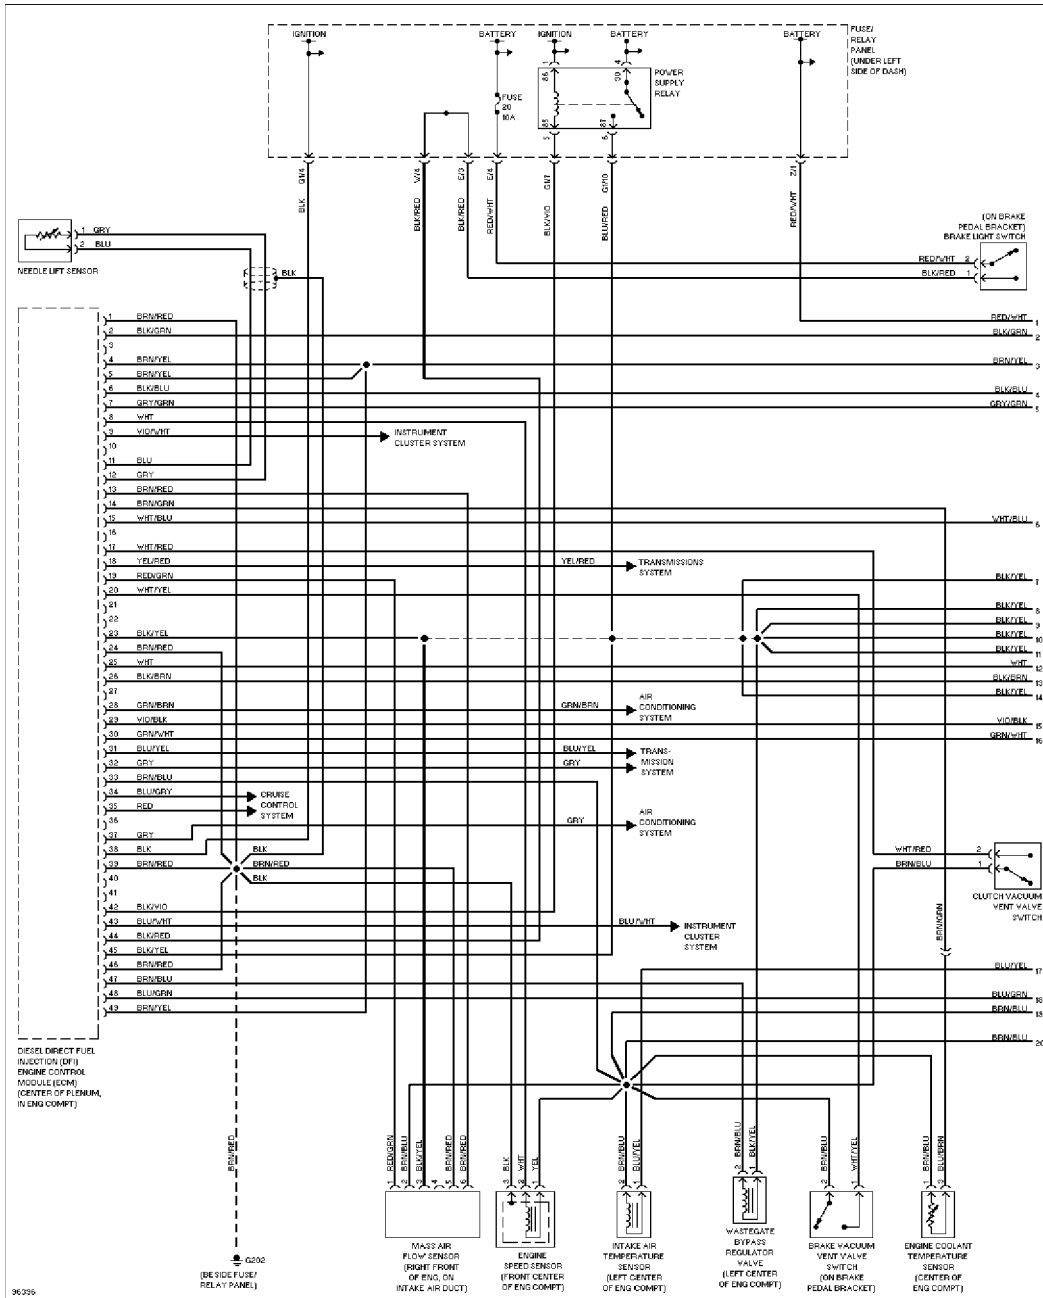

SYSTEM WIRING DIAGRAMS
Article Text (p. 10)
1997 Volkswagen Passat
For <http://volkswagen.msk.ru>
Copyright © 1998 Mitchell Repair Information Company, LLC
Sunday, January 28, 2001 11:49PM

1.9L

1.9L Turbo Diesel, Engine Performance Circuits (1 of 2)