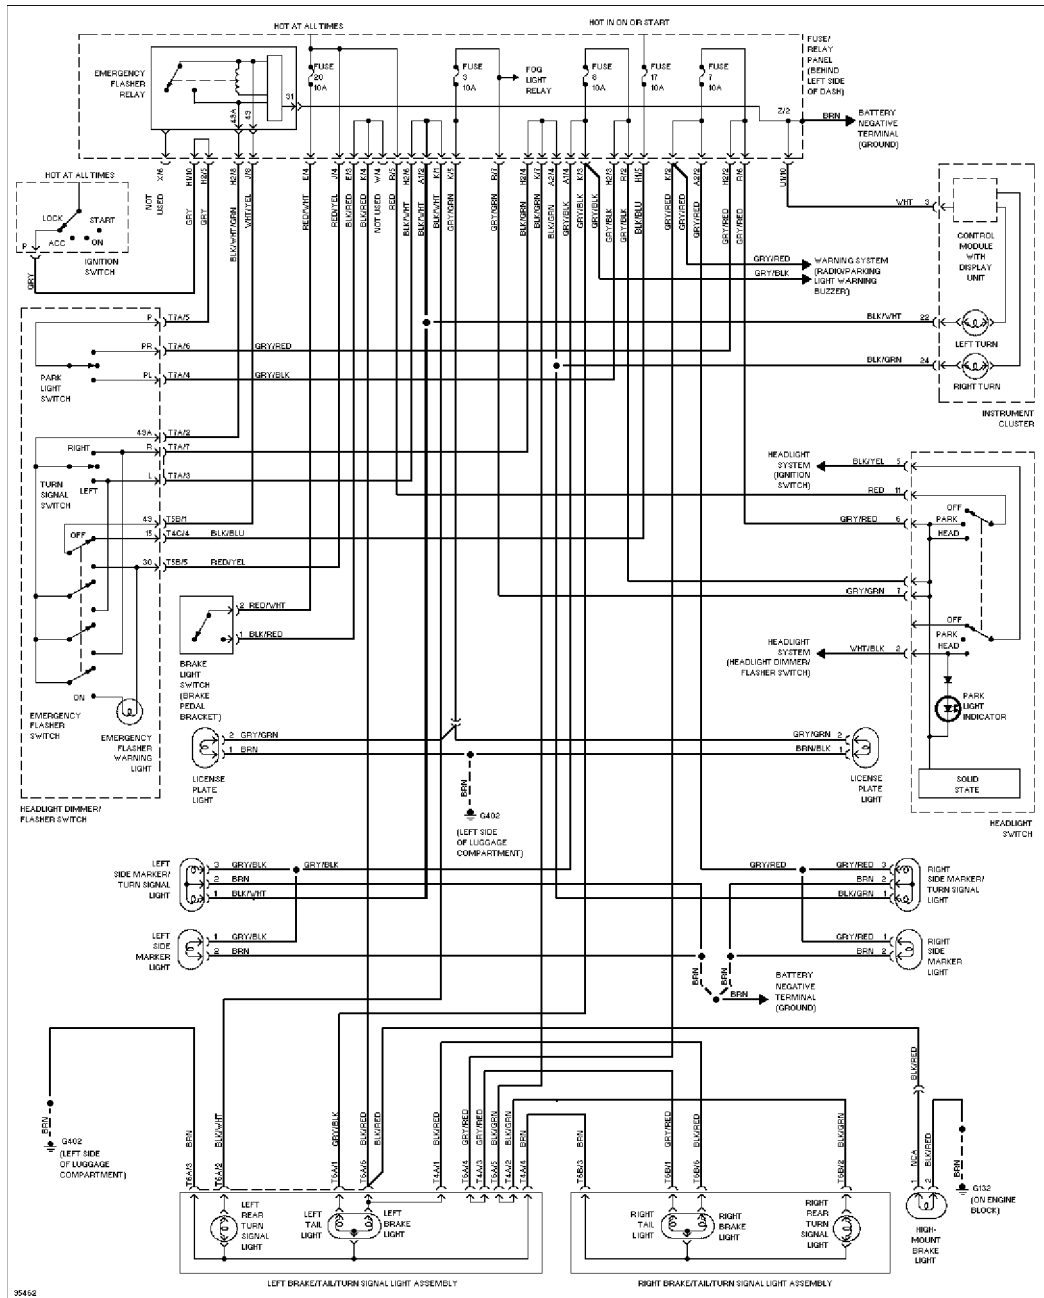

SYSTEM WIRING DIAGRAMS

Article Text (p. 15)

1997 Volkswagen Passat

For <http://volkswagen.msk.ru>

Copyright © 1998 Mitchell Repair Information Company, LLC

Sunday, January 28, 2001 11:49PM

Exterior Lamps Circuit

GROUND DISTRIBUTION