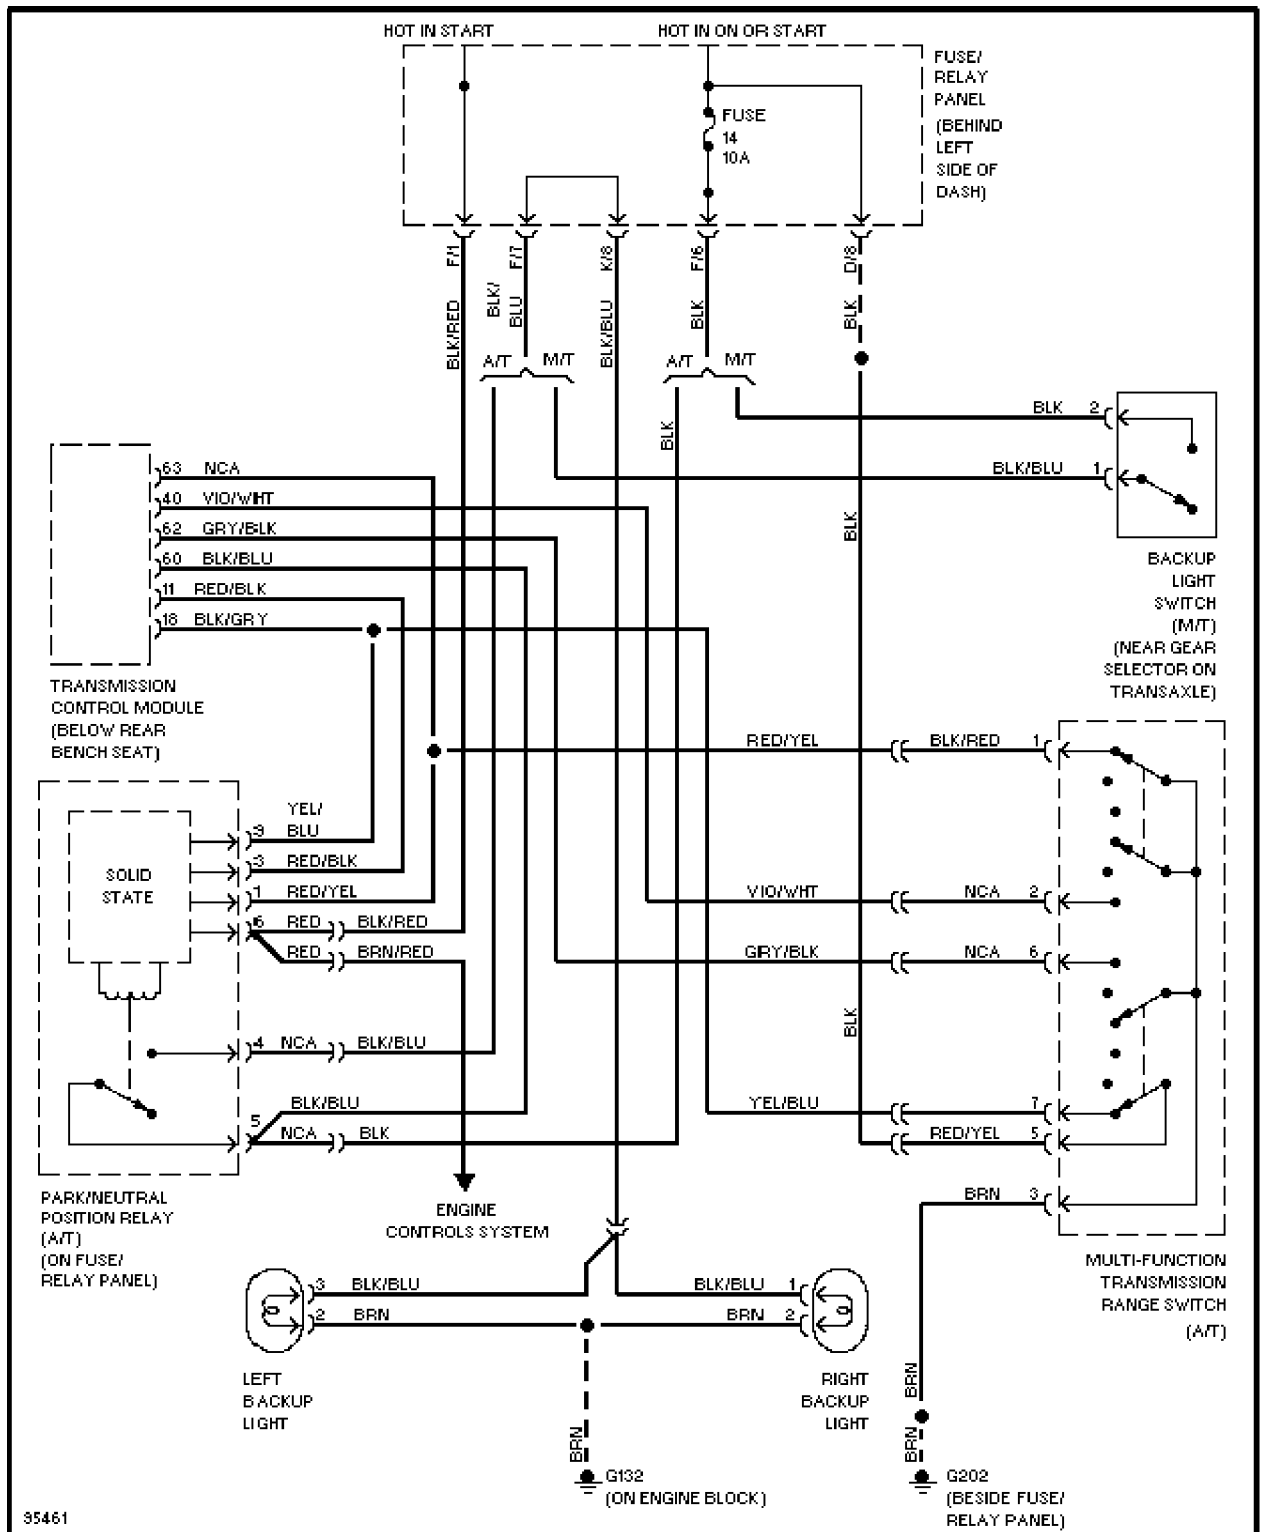

SYSTEM WIRING DIAGRAMS

Article Text (p. 14)

1997 Volkswagen Passat

For <http://volkswagen.msk.ru>

Copyright © 1998 Mitchell Repair Information Company, LLC

Sunday, January 28, 2001 11:49PM

Back-up Lamps Circuit