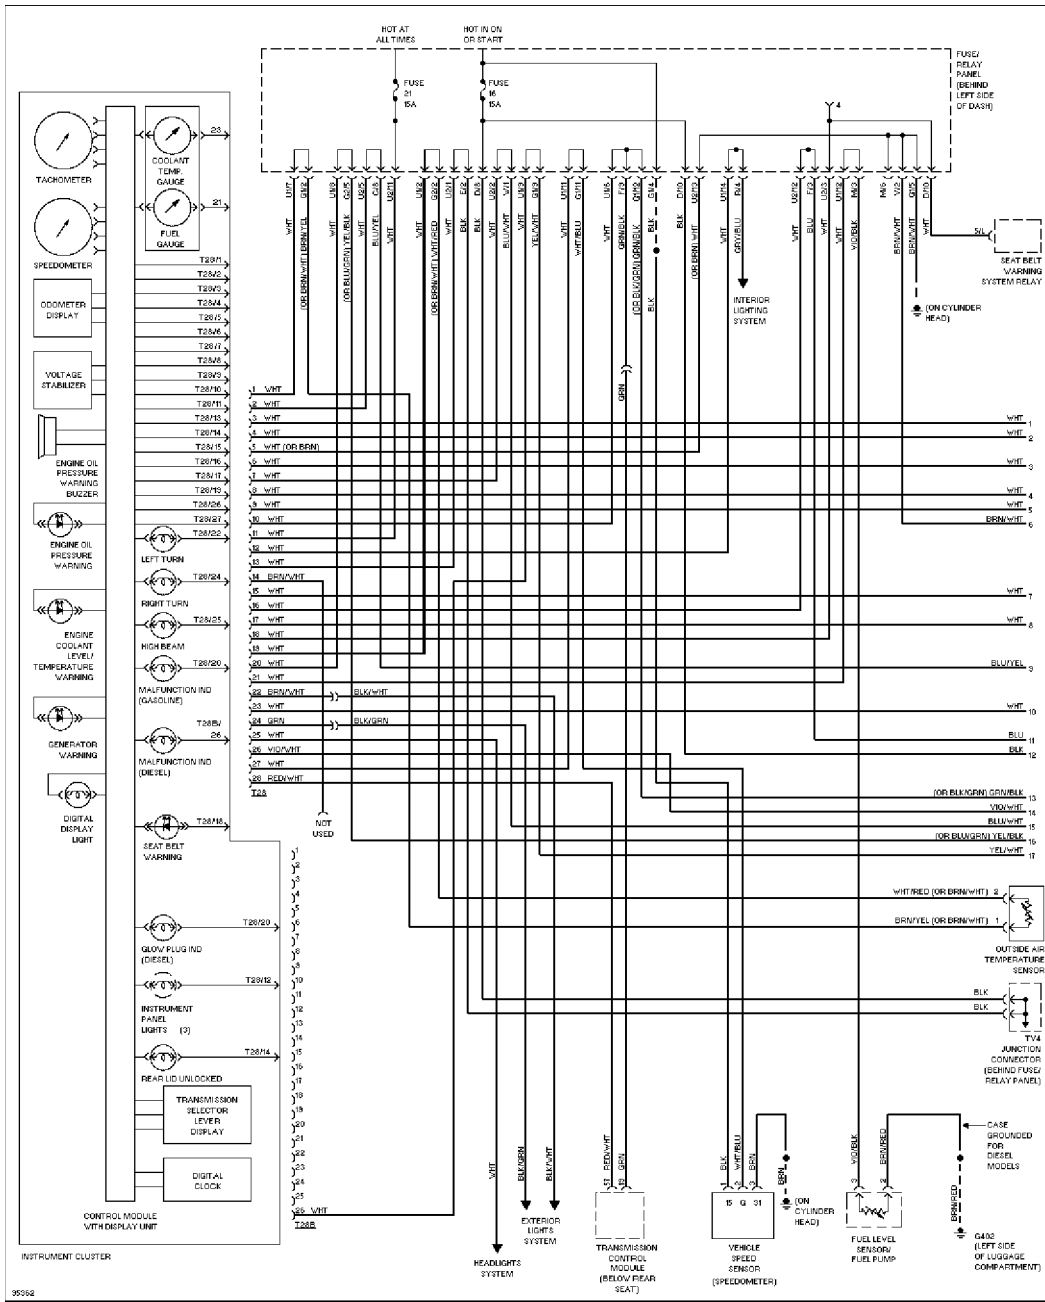

SYSTEM WIRING DIAGRAMS
Article Text (p. 22)
1997 Volkswagen Passat
For <http://volkswagen.msk.ru>
Copyright © 1998 Mitchell Repair Information Company, LLC
Sunday, January 28, 2001 11:49PM

Instrument Cluster Circuit (1 of 2)