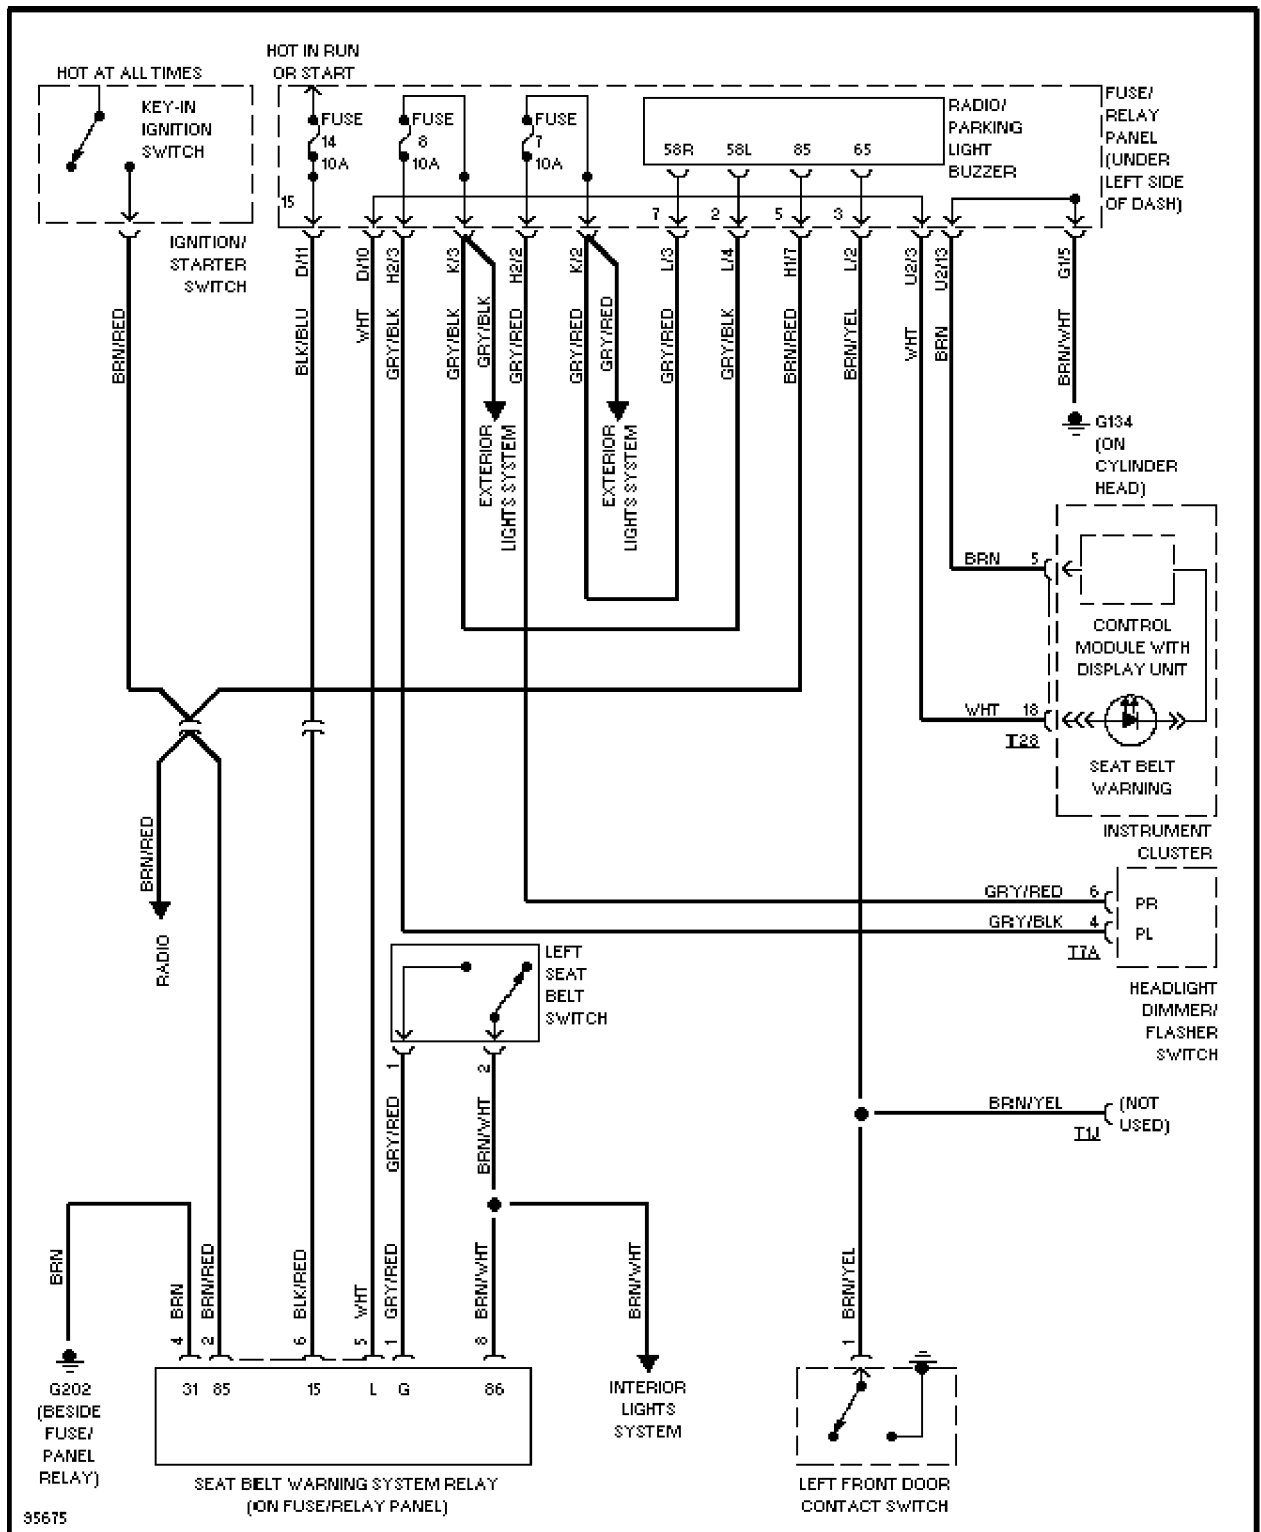

SYSTEM WIRING DIAGRAMS

Article Text (p. 41)

1997 Volkswagen Passat

For <http://volkswagen.msk.ru>

Copyright © 1998 Mitchell Repair Information Company, LLC

Sunday, January 28, 2001 11:49PM

Warning System Circuits

WIPER/WASHER