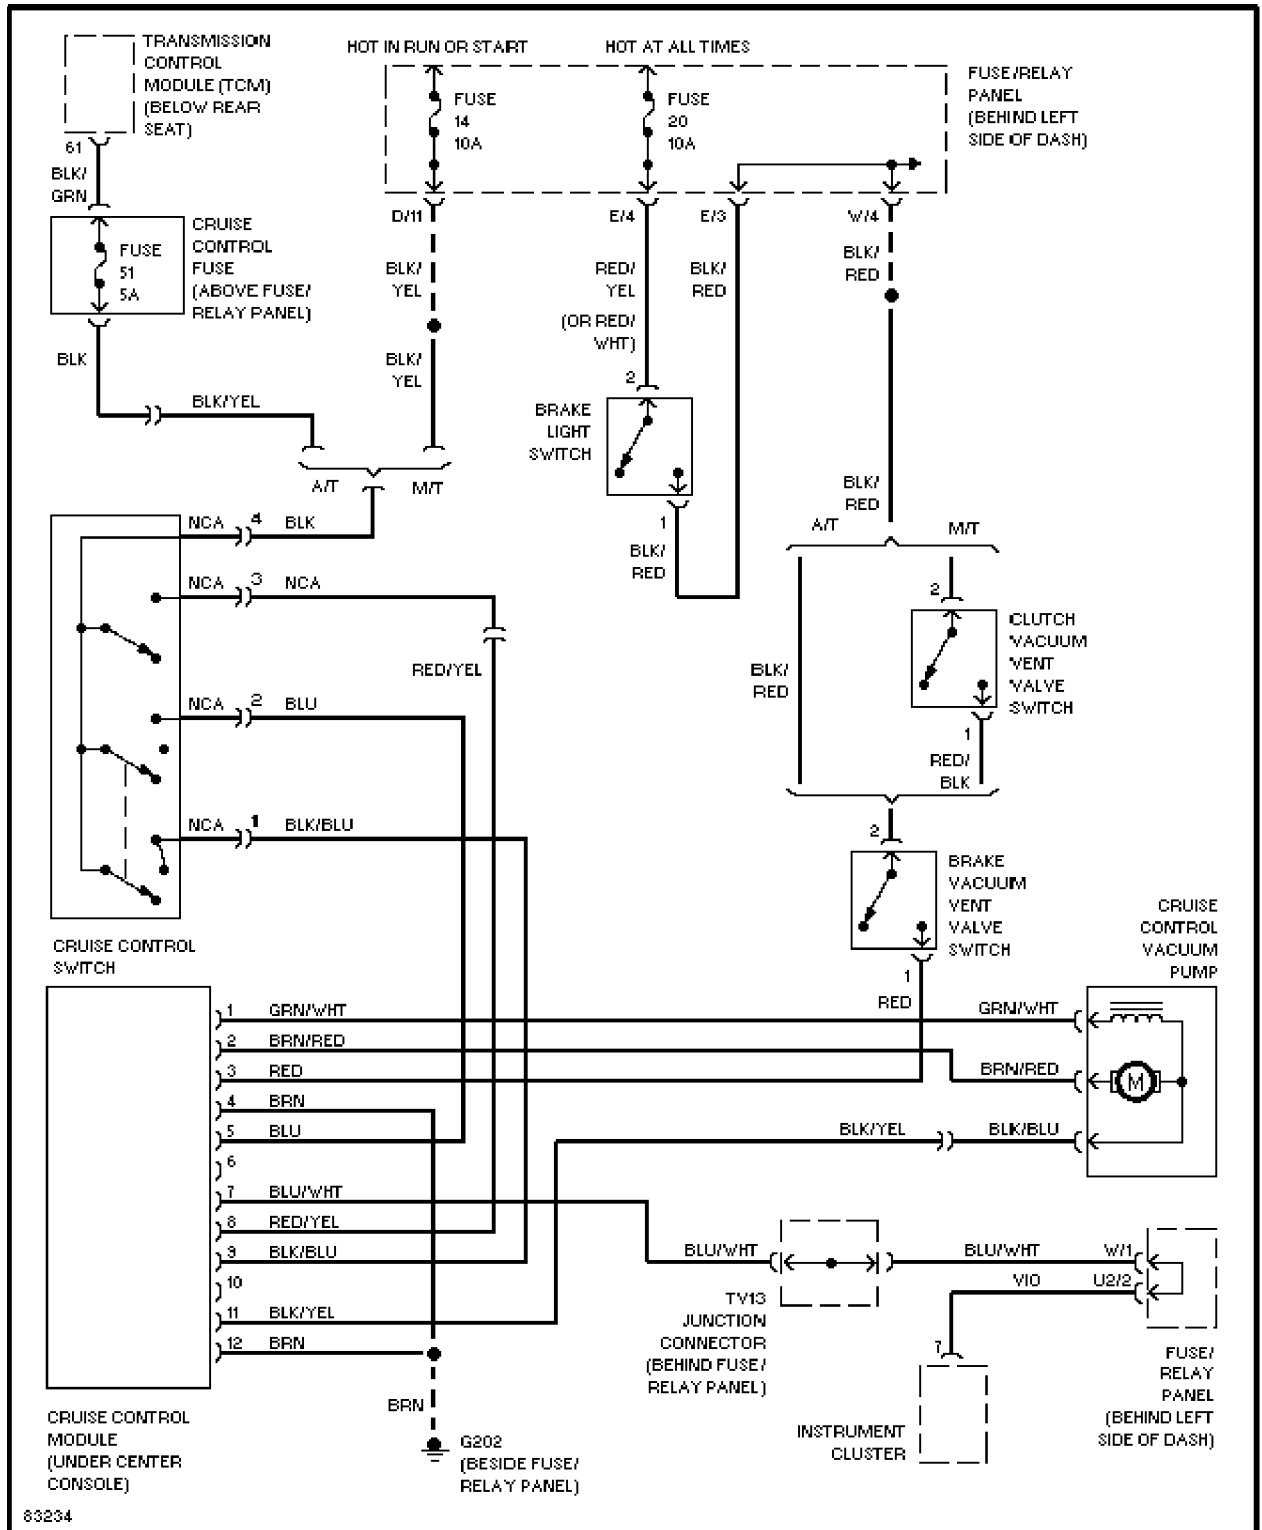

SYSTEM WIRING DIAGRAMS

Article Text (p. 8)

1997 Volkswagen Passat

For <http://volkswagen.msk.ru>

Copyright © 1998 Mitchell Repair Information Company, LLC

Sunday, January 28, 2001 11:49PM

2.8L, Cruise Control Circuit

DEFOGGERS