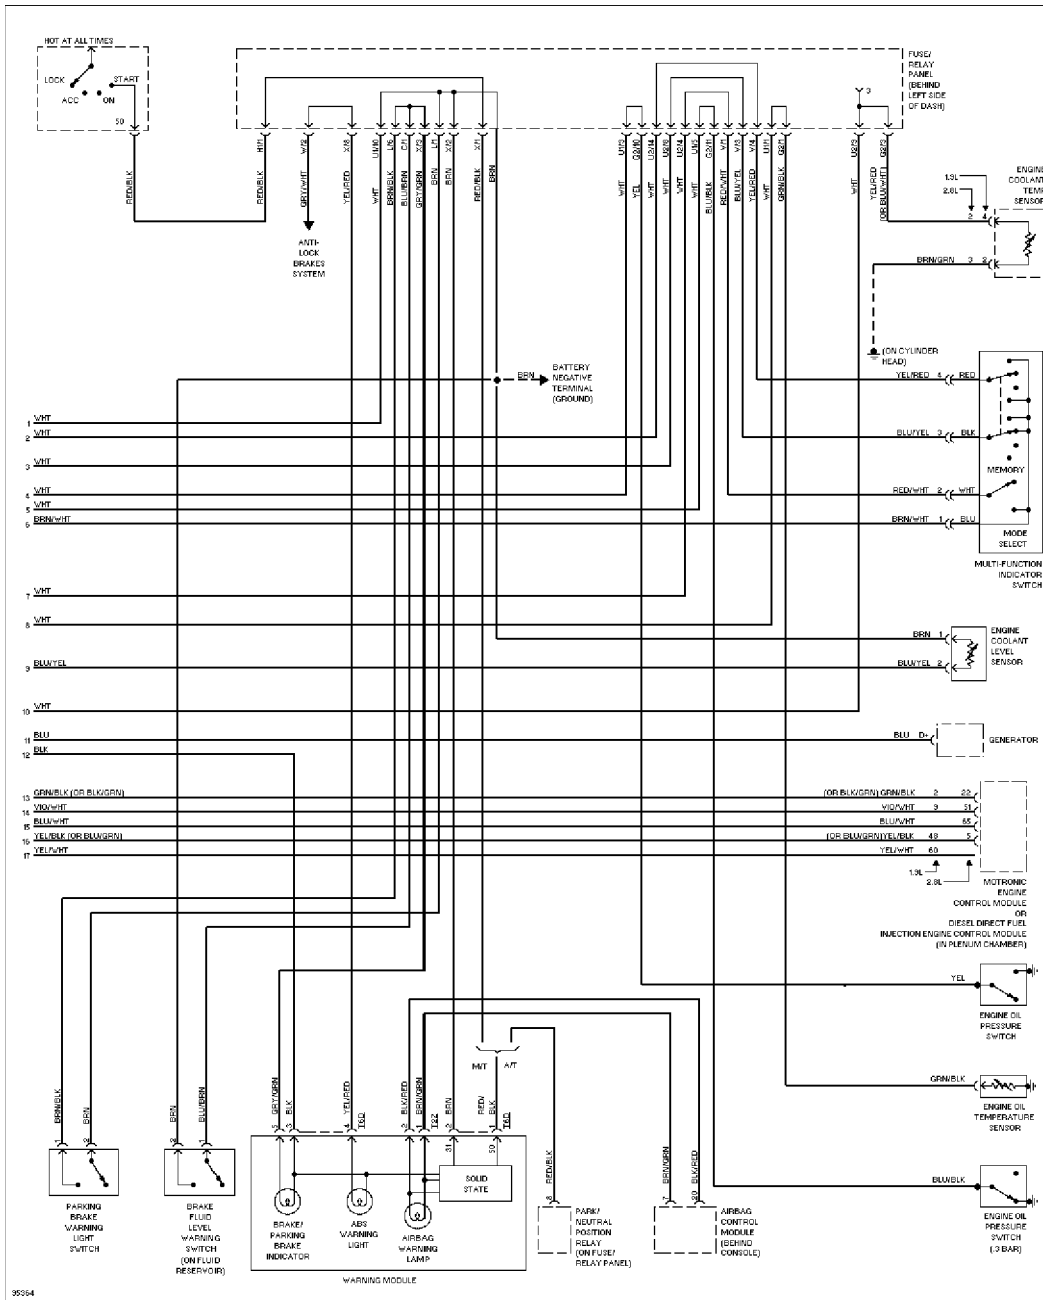

Instrument Cluster Circuit (1 of 2)

SYSTEM WIRING DIAGRAMS

Article Text (p. 23)

1997 Volkswagen Passat

For <http://volkswagen.msk.ru>

Copyright © 1998 Mitchell Repair Information Company, LLC

Sunday, January 28, 2001 11:49PM