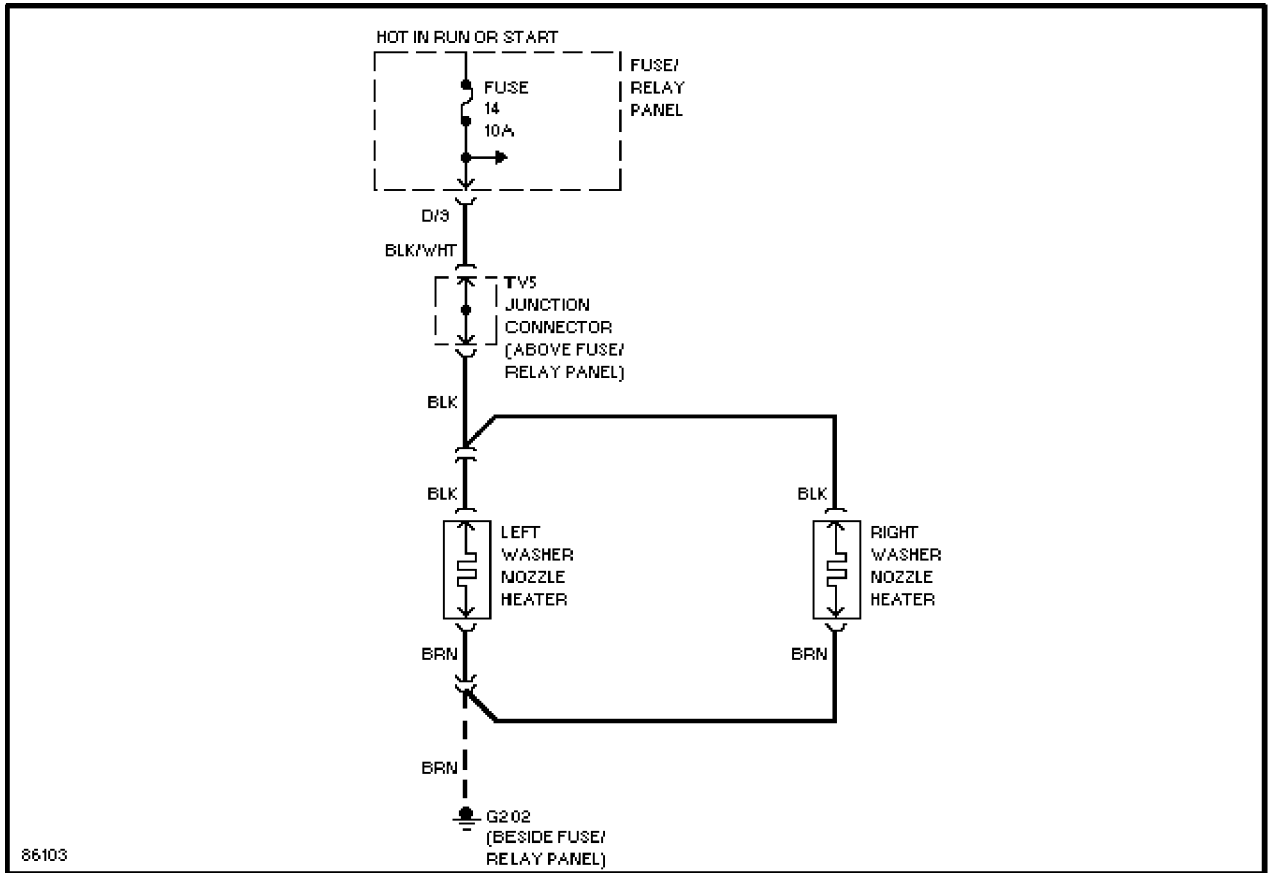

SYSTEM WIRING DIAGRAMS

Article Text (p. 44)

1997 Volkswagen Passat

For <http://volkswagen.msk.ru>

Copyright © 1998 Mitchell Repair Information Company, LLC

Sunday, January 28, 2001 11:49PM

Heated Windshield Washer Circuit

END OF ARTICLE